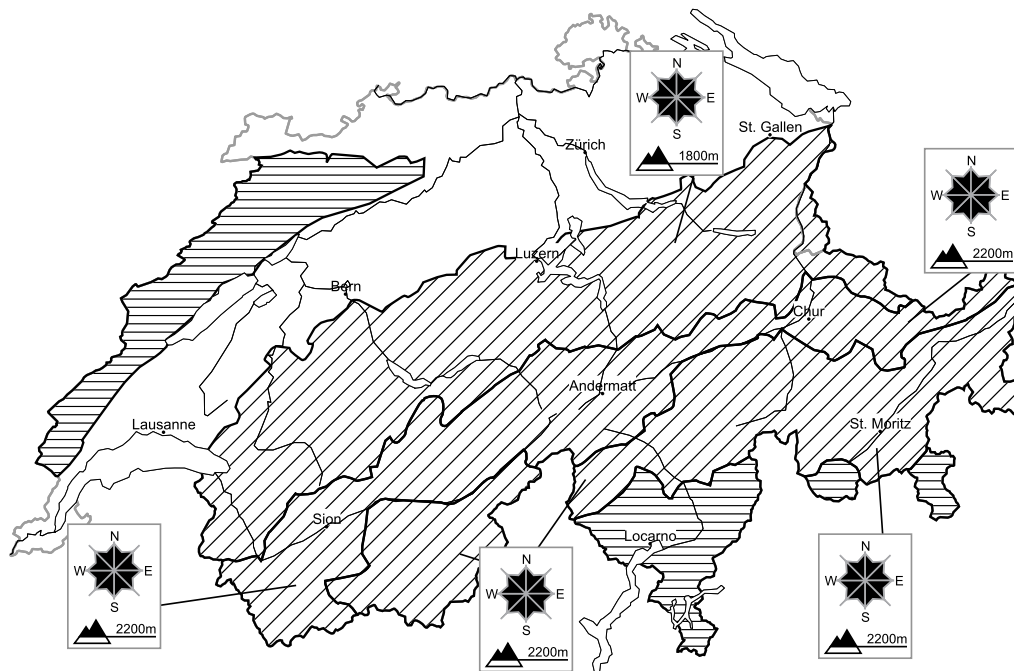

# Moderate avalanche danger will be encountered over a wide area. Snow drifts require caution

Edition: 3.12.2017, 17:00 / Next update: 4.12.2017, 17:00

## Avalanche danger

### region E

### Level 1, low

From a snow sport perspective, in most cases insufficient snow is lying. Individual avalanche prone locations are to be found in particular in extremely steep terrain. Restraint should be exercised because avalanches can sweep people along and give rise to falls.