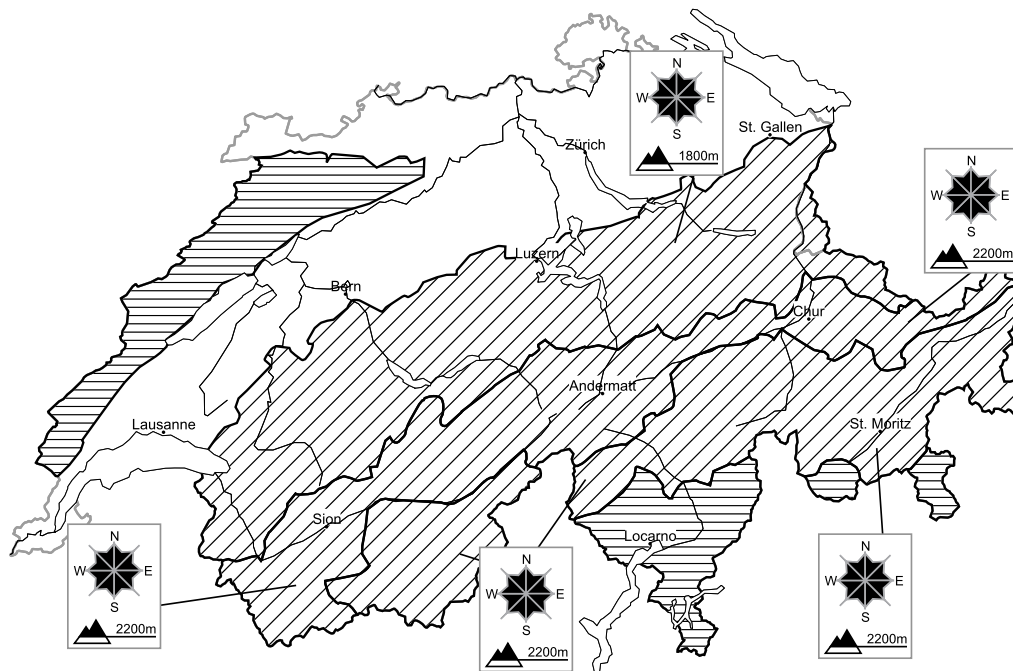

Moderate avalanche danger will be encountered over a wide area. Snow drifts require caution

Edition: 3.12.2017, 17:00 / Next update: 4.12.2017, 17:00

Avalanche danger

region D

Level 1, low

Snow drifts

The small snow drift accumulations of the last few days are to be evaluated with care and prudence in particular in extremely steep terrain. Apart from the danger of being buried, restraint should be exercised in particular in view of the danger of avalanches sweeping people along and giving rise to falls.

Danger levels