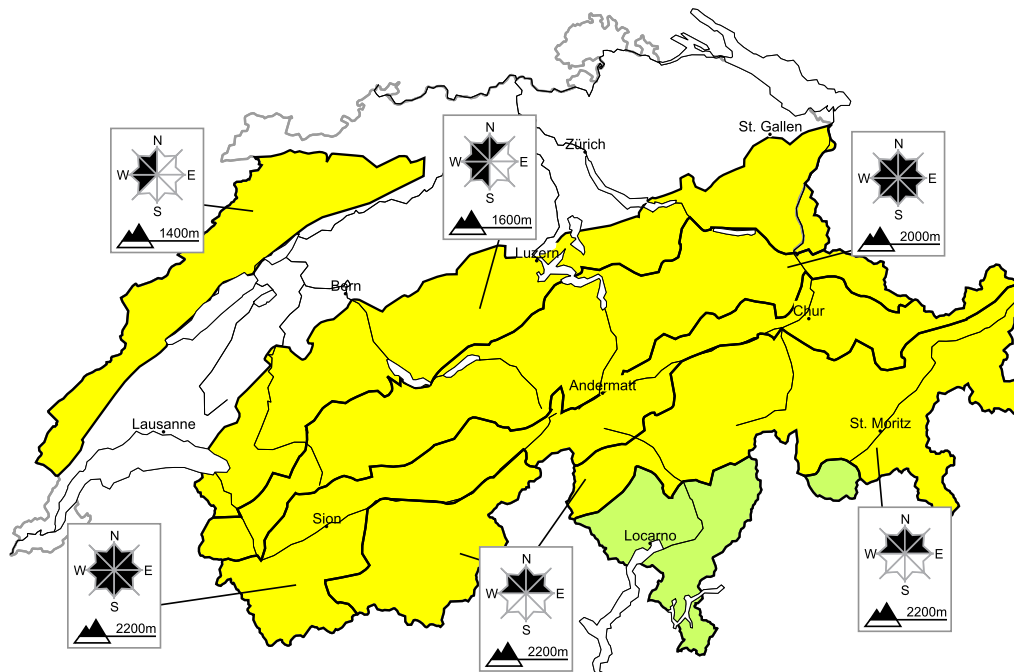

## Moderate avalanche danger will be encountered over a wide area

Edition: 2.12.2017, 17:00 / Next update: 3.12.2017, 17:00

### Avalanche danger

region F

Level 1, low

From a snow sport perspective, in most cases insufficient snow is lying. Individual avalanche prone locations are to be found in particular in extremely steep terrain. Restraint should be exercised because avalanches can sweep people along and give rise to falls.

Danger levels

1 low

2 moderate

3 consider.

4 high

5 very high

WSL Institute for Snow and  
Avalanche Research SLF  
www.slf.ch