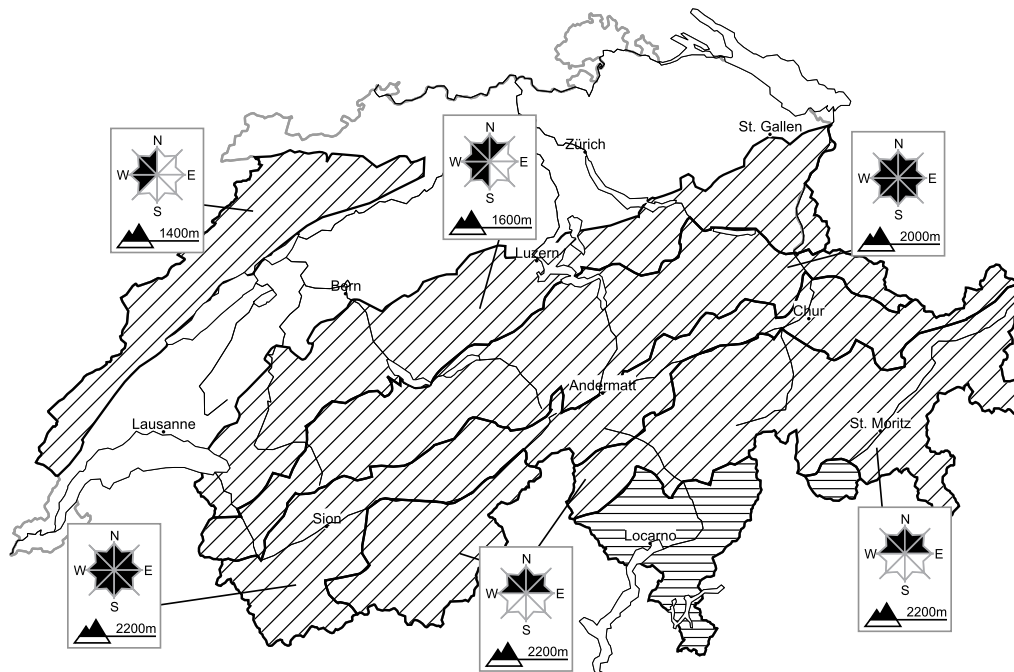

## Moderate avalanche danger will be encountered over a wide area

Edition: 2.12.2017, 17:00 / Next update: 3.12.2017, 17:00

### Avalanche danger

#### region F Level 1, low

From a snow sport perspective, in most cases insufficient snow is lying. Individual avalanche prone locations are to be found in particular in extremely steep terrain. Restraint should be exercised because avalanches can sweep people along and give rise to falls.

**Danger levels**