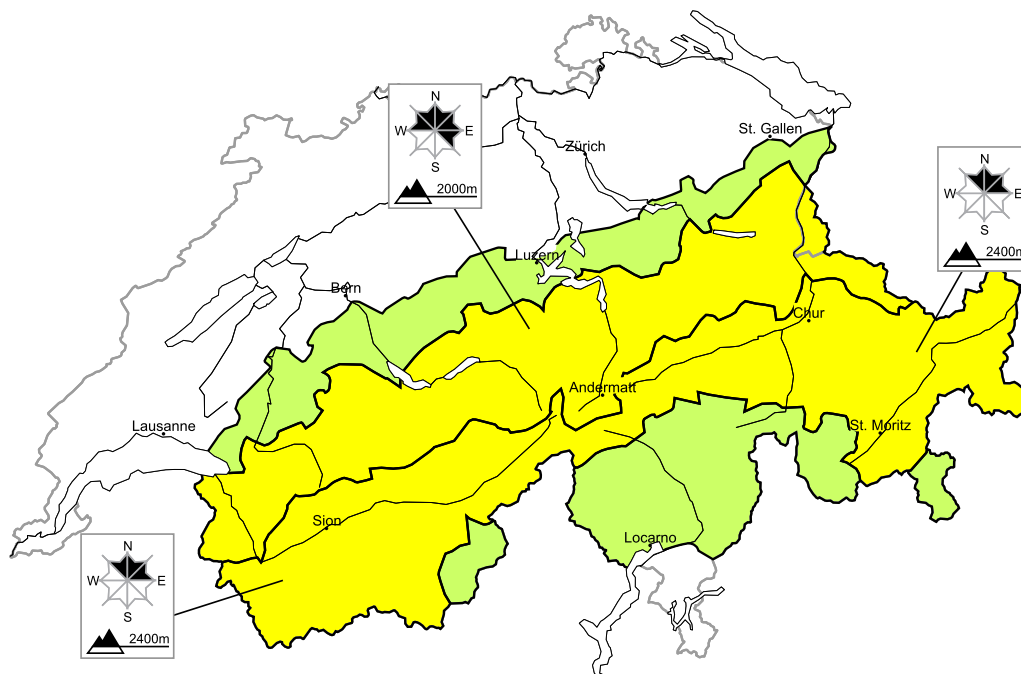

Moderate avalanche danger will be encountered over a wide area

Edition: 23.11.2017, 17:00 / Next update: 24.11.2017, 17:00

Avalanche danger

region D

Level 1, low

Old snow

From a snow sport perspective, in most cases insufficient snow is lying. Individual avalanche prone locations are to be found in particular in extremely steep terrain. Apart from the danger of being buried, restraint should be exercised in particular in view of the danger of avalanches sweeping people along and giving rise to falls.

Remarks

The Avalanche Warning Service currently has only a small amount of information that has been collected in the field, so that the avalanche danger should be investigated especially thoroughly in the relevant locality.

Danger levels

1 low

2 moderate

3 consider.

4 high

5 very high

WSL Institute for Snow and
Avalanche Research SLF
www.slf.ch