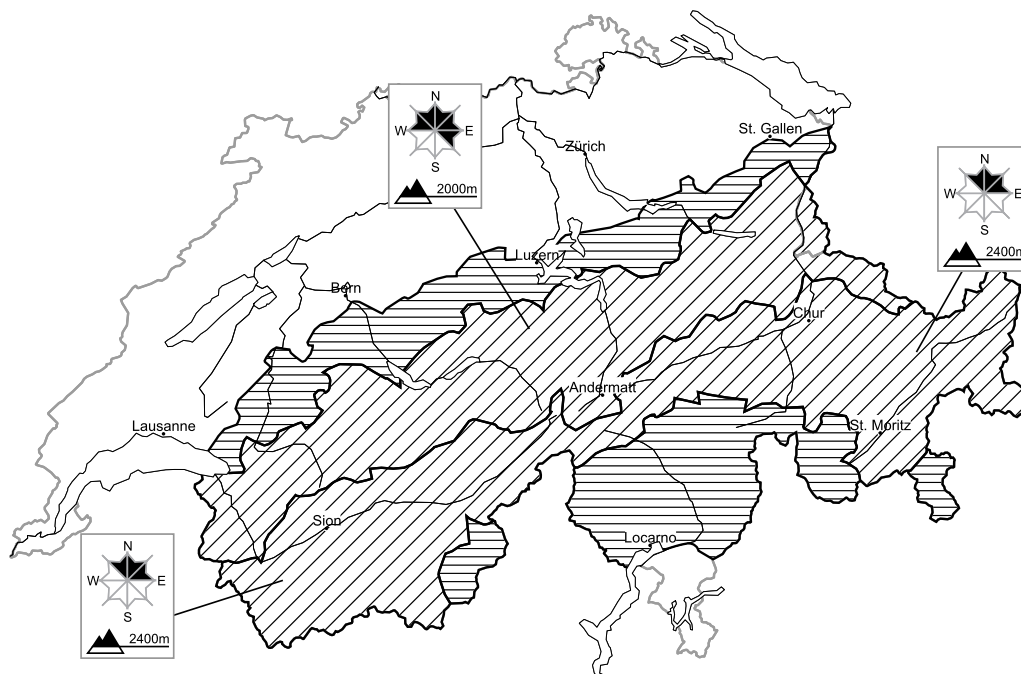

Moderate avalanche danger will be encountered over a wide area

Edition: 23.11.2017, 17:00 / Next update: 24.11.2017, 17:00

Avalanche danger

region D

Level 1, low

Old snow

From a snow sport perspective, in most cases insufficient snow is lying. Individual avalanche prone locations are to be found in particular in extremely steep terrain. Apart from the danger of being buried, restraint should be exercised in particular in view of the danger of avalanches sweeping people along and giving rise to falls.

Remarks

The Avalanche Warning Service currently has only a small amount of information that has been collected in the field, so that the avalanche danger should be investigated especially thoroughly in the relevant locality.

Danger levels