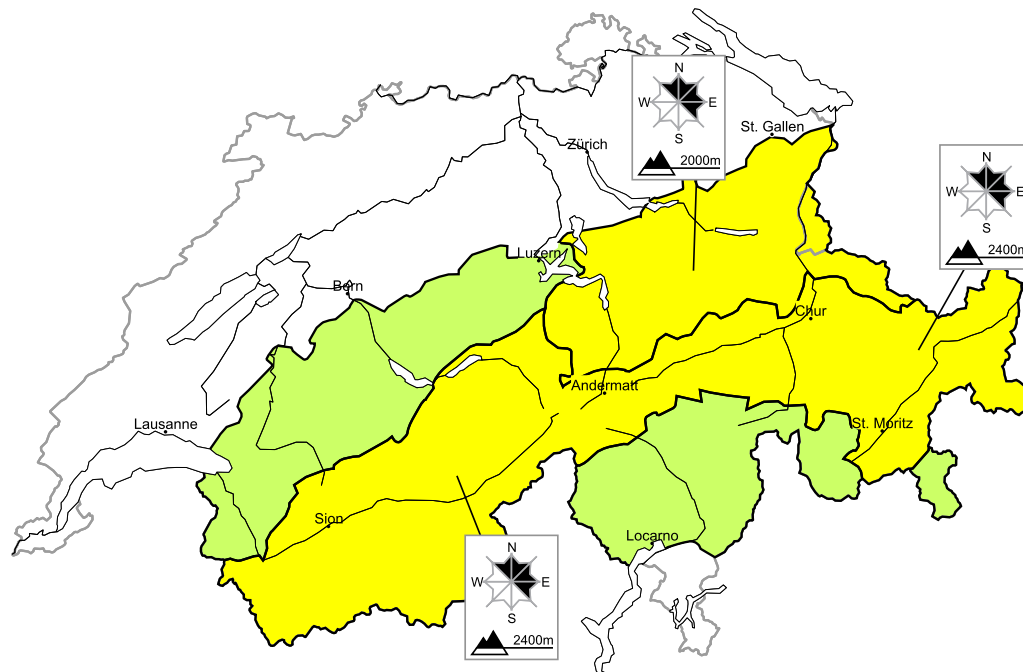

## Moderate avalanche danger will be encountered over a wide area

Edition: 22.11.2017, 17:00 / Next update: 23.11.2017, 17:00

### Avalanche danger

region D

Level 1, low

From a snow sport perspective, in most cases insufficient snow is lying. Individual avalanche prone locations are to be found in particular in extremely steep terrain. Apart from the danger of being buried, restraint should be exercised in particular in view of the danger of avalanches sweeping people along and giving rise to falls.

#### Remarks

From a snow sport perspective, in most cases insufficient snow is lying. Individual avalanche prone locations are to be found in particular in extremely steep terrain. Apart from the danger of being buried, restraint should be exercised in particular in view of the danger of avalanches sweeping people along and giving rise to falls.

Danger levels

 1 low

 2 moderate

 3 consider.

 4 high

 5 very high

WSL Institute for Snow and  
Avalanche Research SLF  
www.slf.ch