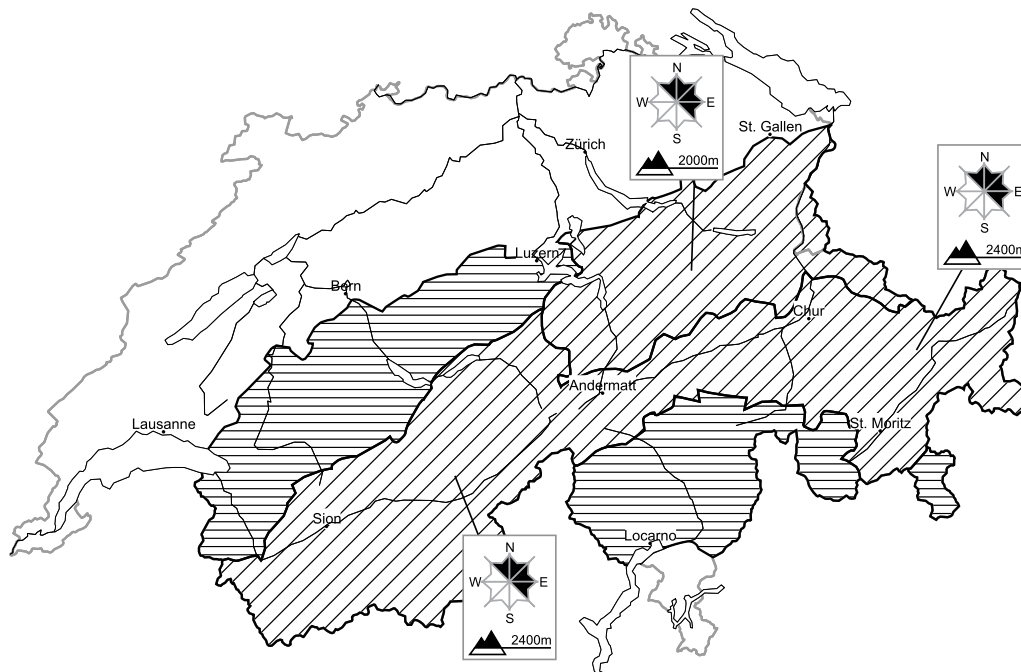

# Moderate avalanche danger will be encountered over a wide area

Edition: 22.11.2017, 17:00 / Next update: 23.11.2017, 17:00

## Avalanche danger

**region D** **Level 1, low**

From a snow sport perspective, in most cases insufficient snow is lying. Individual avalanche prone locations are to be found in particular in extremely steep terrain. Apart from the danger of being buried, restraint should be exercised in particular in view of the danger of avalanches sweeping people along and giving rise to falls.

### Remarks

From a snow sport perspective, in most cases insufficient snow is lying. Individual avalanche prone locations are to be found in particular in extremely steep terrain. Apart from the danger of being buried, restraint should be exercised in particular in view of the danger of avalanches sweeping people along and giving rise to falls.

Danger levels

WSL Institute for Snow and  
Avalanche Research SLF  
www.slf.ch