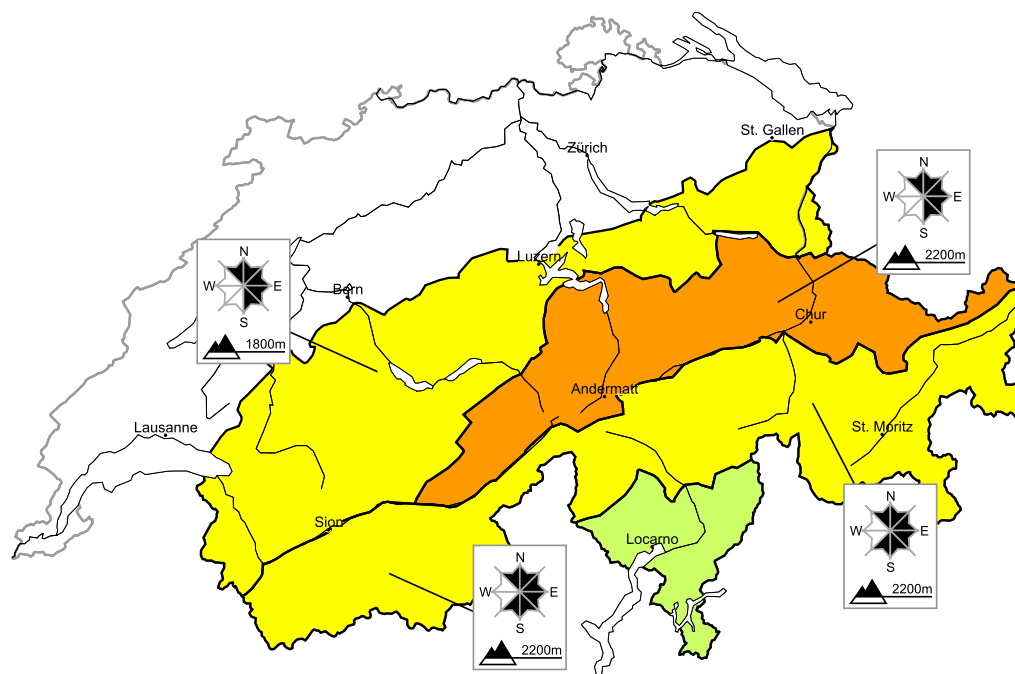

Considerable avalanche danger will be encountered in some regions. Fresh snow drifts are to be avoided

Edition: 19.11.2017, 17:00 / Next update: 20.11.2017, 17:00

Avalanche danger

region D

Level 1, low

From a snow sport perspective, in most cases insufficient snow is lying. Individual avalanche prone locations are to be found in particular in extremely steep terrain. Apart from the danger of being buried, restraint should be exercised in particular in view of the danger of avalanches sweeping people along and giving rise to falls.

Danger levels

1 low

2 moderate

3 consider.

4 high

5 very high

WSL Institute for Snow and
Avalanche Research SLF
www.slf.ch