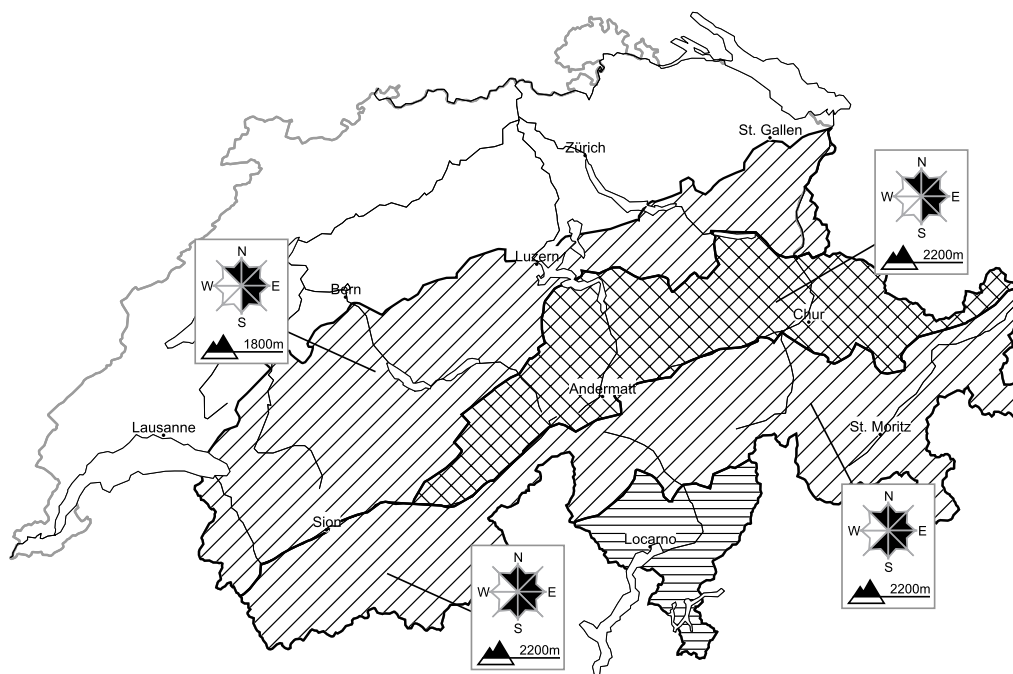

Considerable avalanche danger will be encountered in some regions. Fresh snow drifts are to be avoided

Edition: 19.11.2017, 17:00 / Next update: 20.11.2017, 17:00

Avalanche danger

region D

Level 1, low

From a snow sport perspective, in most cases insufficient snow is lying. Individual avalanche prone locations are to be found in particular in extremely steep terrain. Apart from the danger of being buried, restraint should be exercised in particular in view of the danger of avalanches sweeping people along and giving rise to falls.

Danger levels