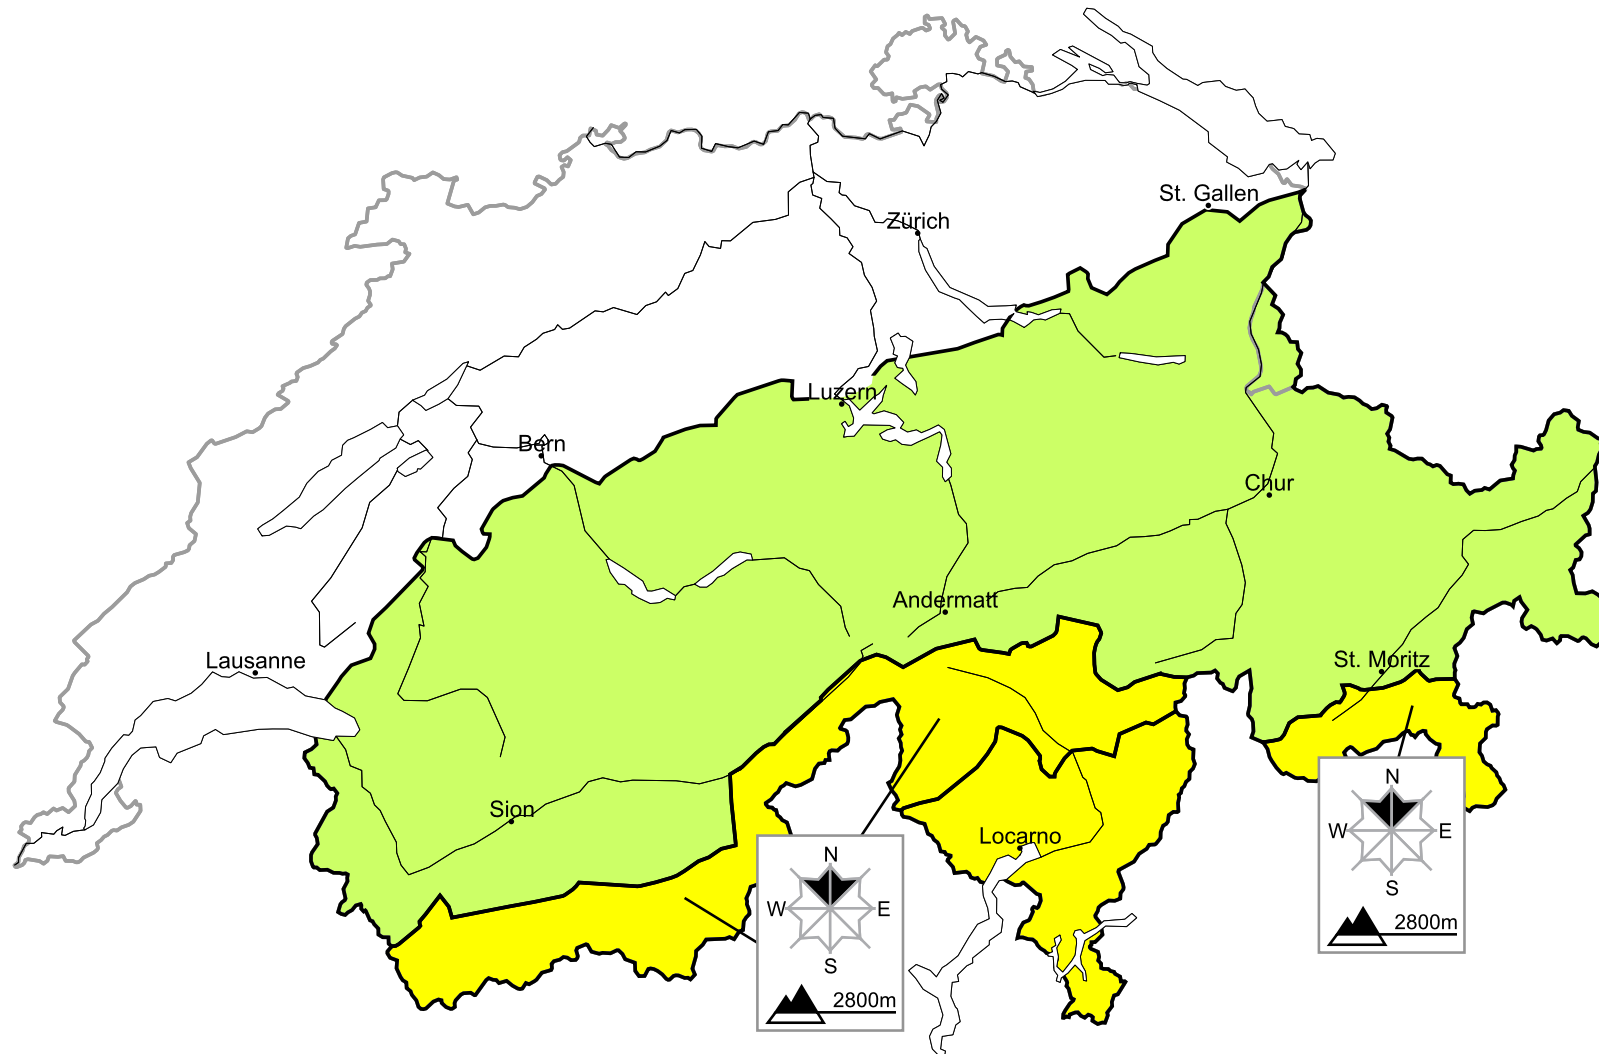

Moderate avalanche danger will be encountered in some regions

Edition: 8.5.2016, 17:00 / Next update: 9.5.2016, 17:00

Danger levels

1 low

2 moderate

3 consider.

4 high

5 very high