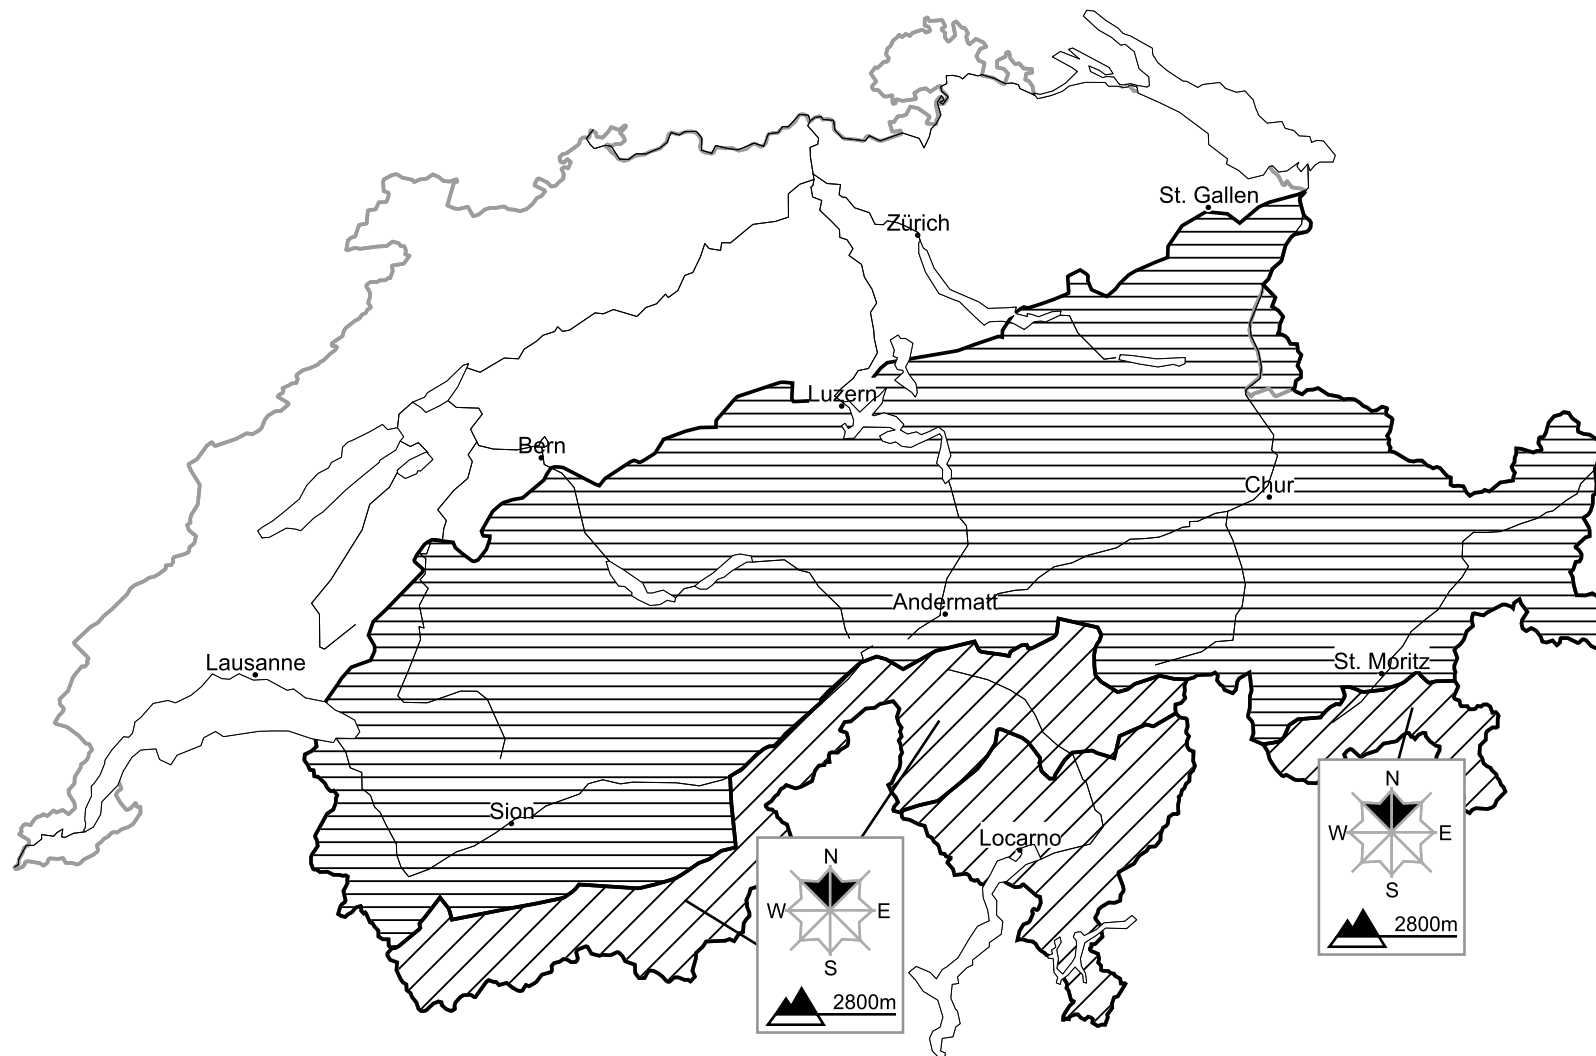

Moderate avalanche danger will be encountered in some regions

Edition: 8.5.2016, 17:00 / Next update: 9.5.2016, 17:00

Danger levels

1 low

2 moderate

3 consider.

4 high

5 very high