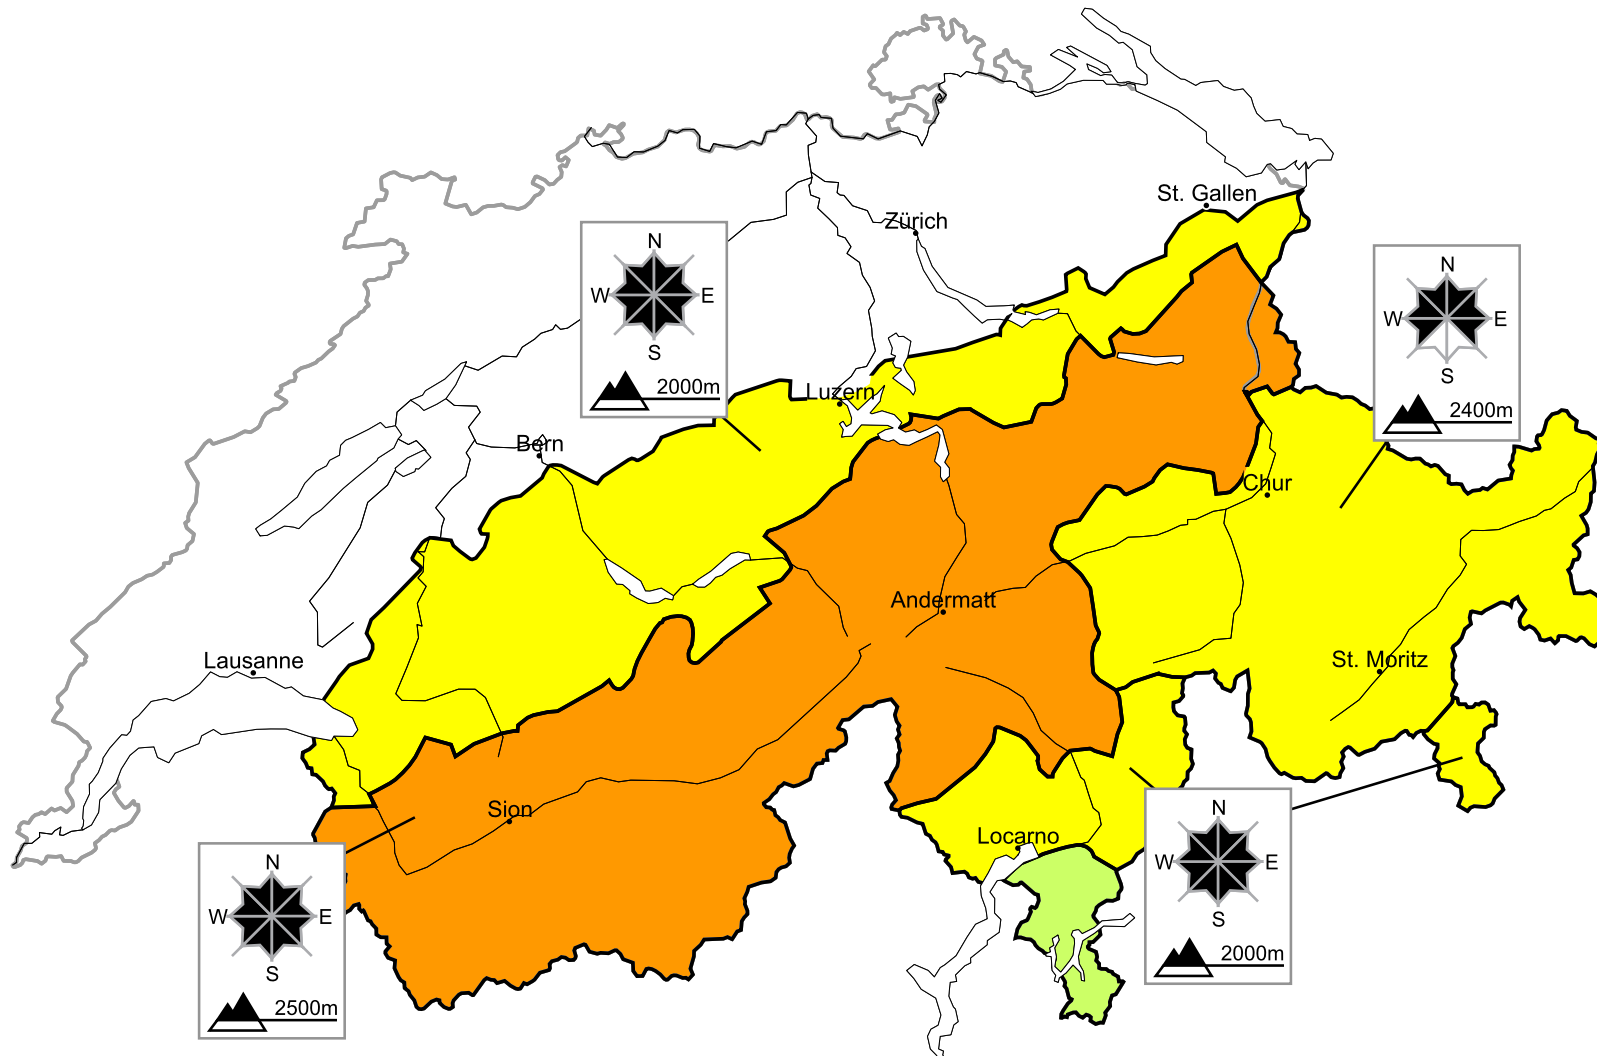

Considerable avalanche danger will be encountered in some regions

Edition: 2.5.2016, 17:00 / Next update: 3.5.2016, 17:00

Danger levels

1 low

2 moderate

3 consider.

4 high

5 very high