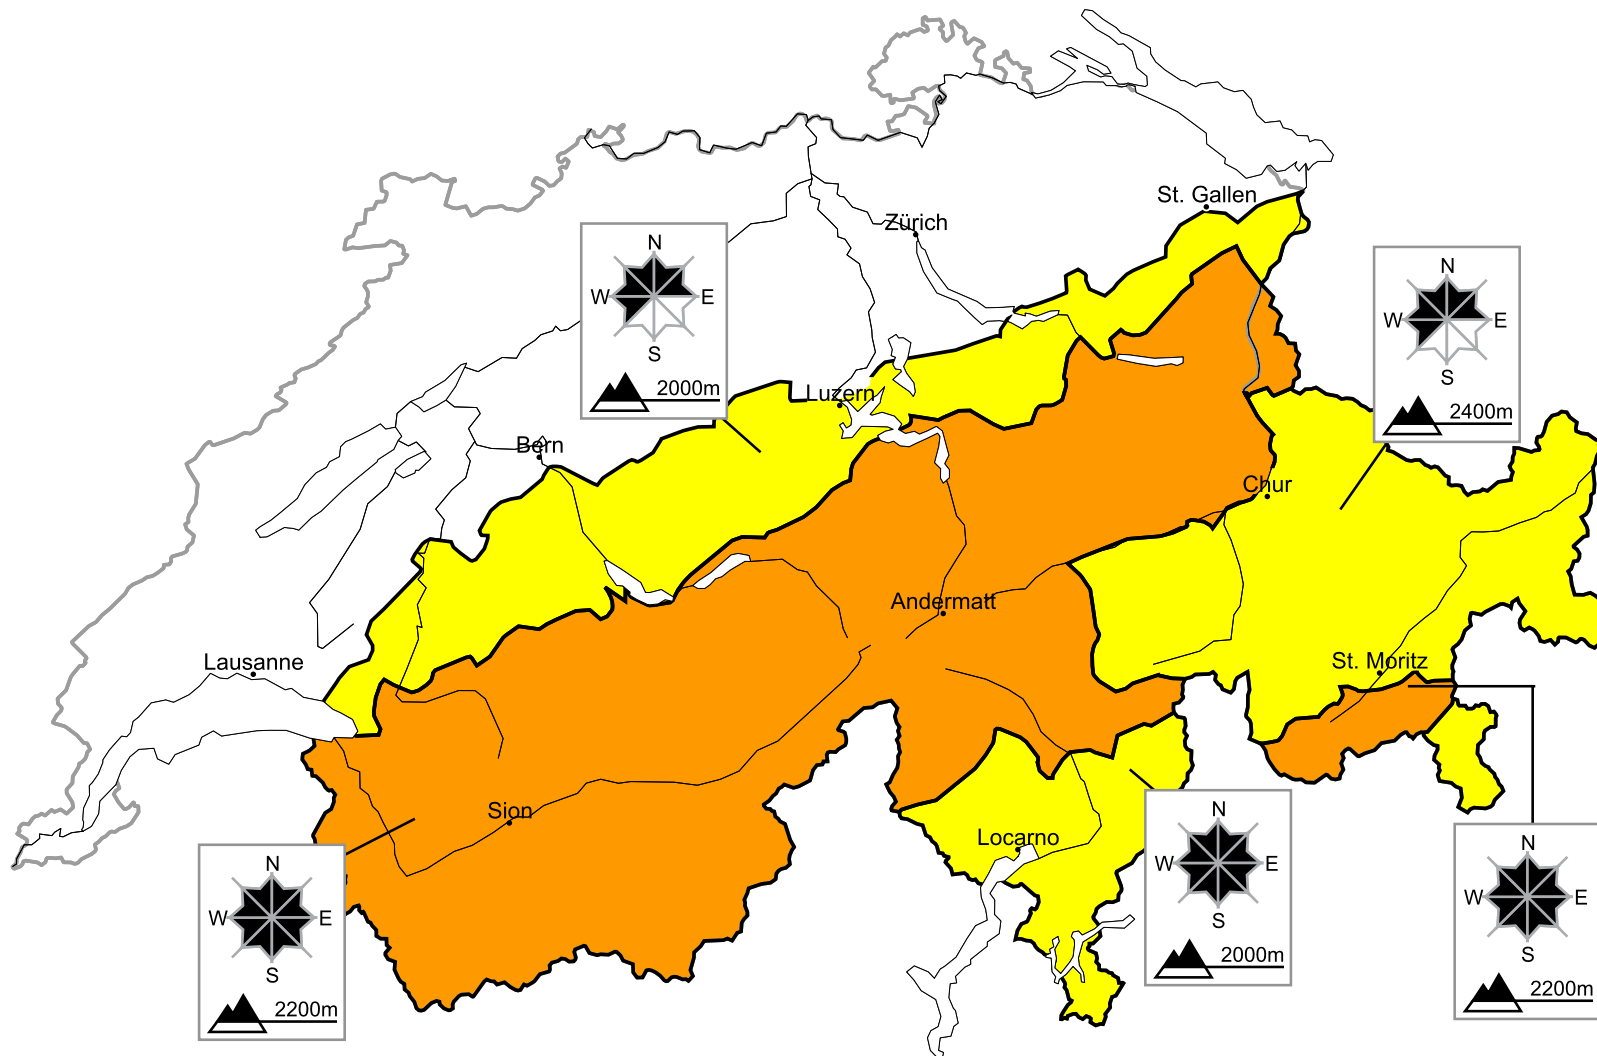

As a consequence of fresh snow and wind a considerable avalanche danger will be encountered over a wide area

Edition: 1.5.2016, 17:00 / Next update: 2.5.2016, 17:00

Danger levels

- 1 low
- 2 moderate
- 3 consider.
- 4 high
- 5 very high