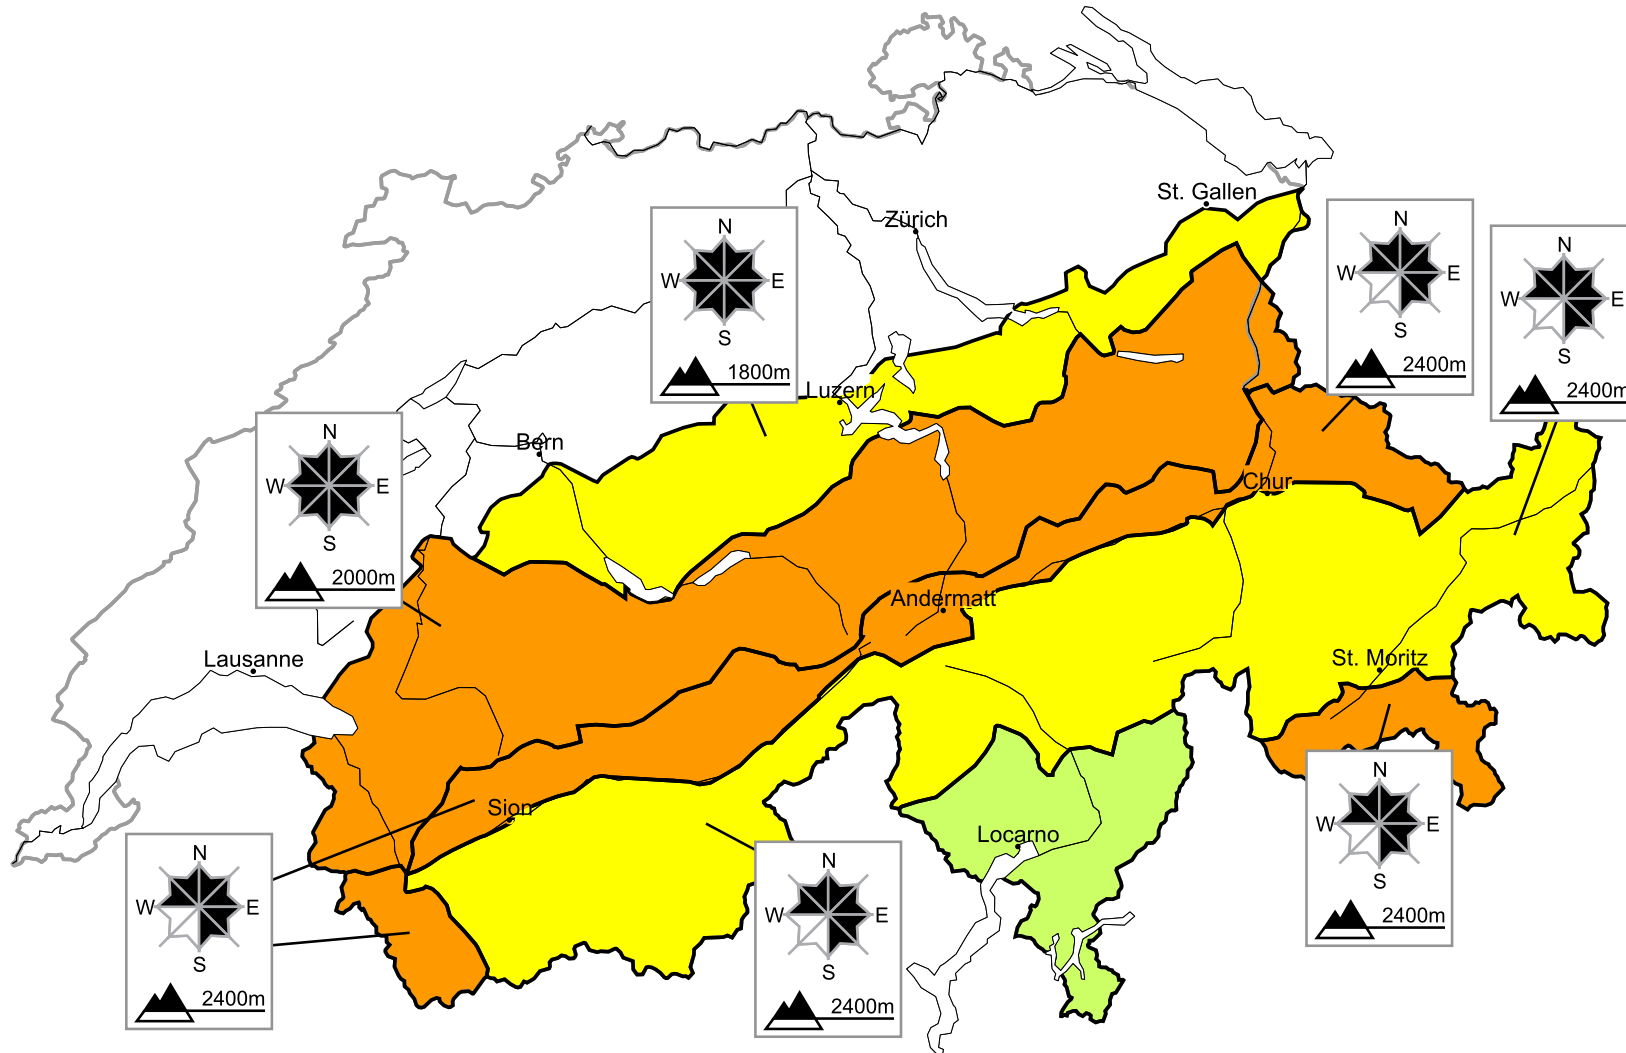

Considerable avalanche danger will be encountered in some regions. Fresh snow drifts require caution

Edition: 27.4.2016, 08:00 / Next update: 27.4.2016, 17:00

Danger levels