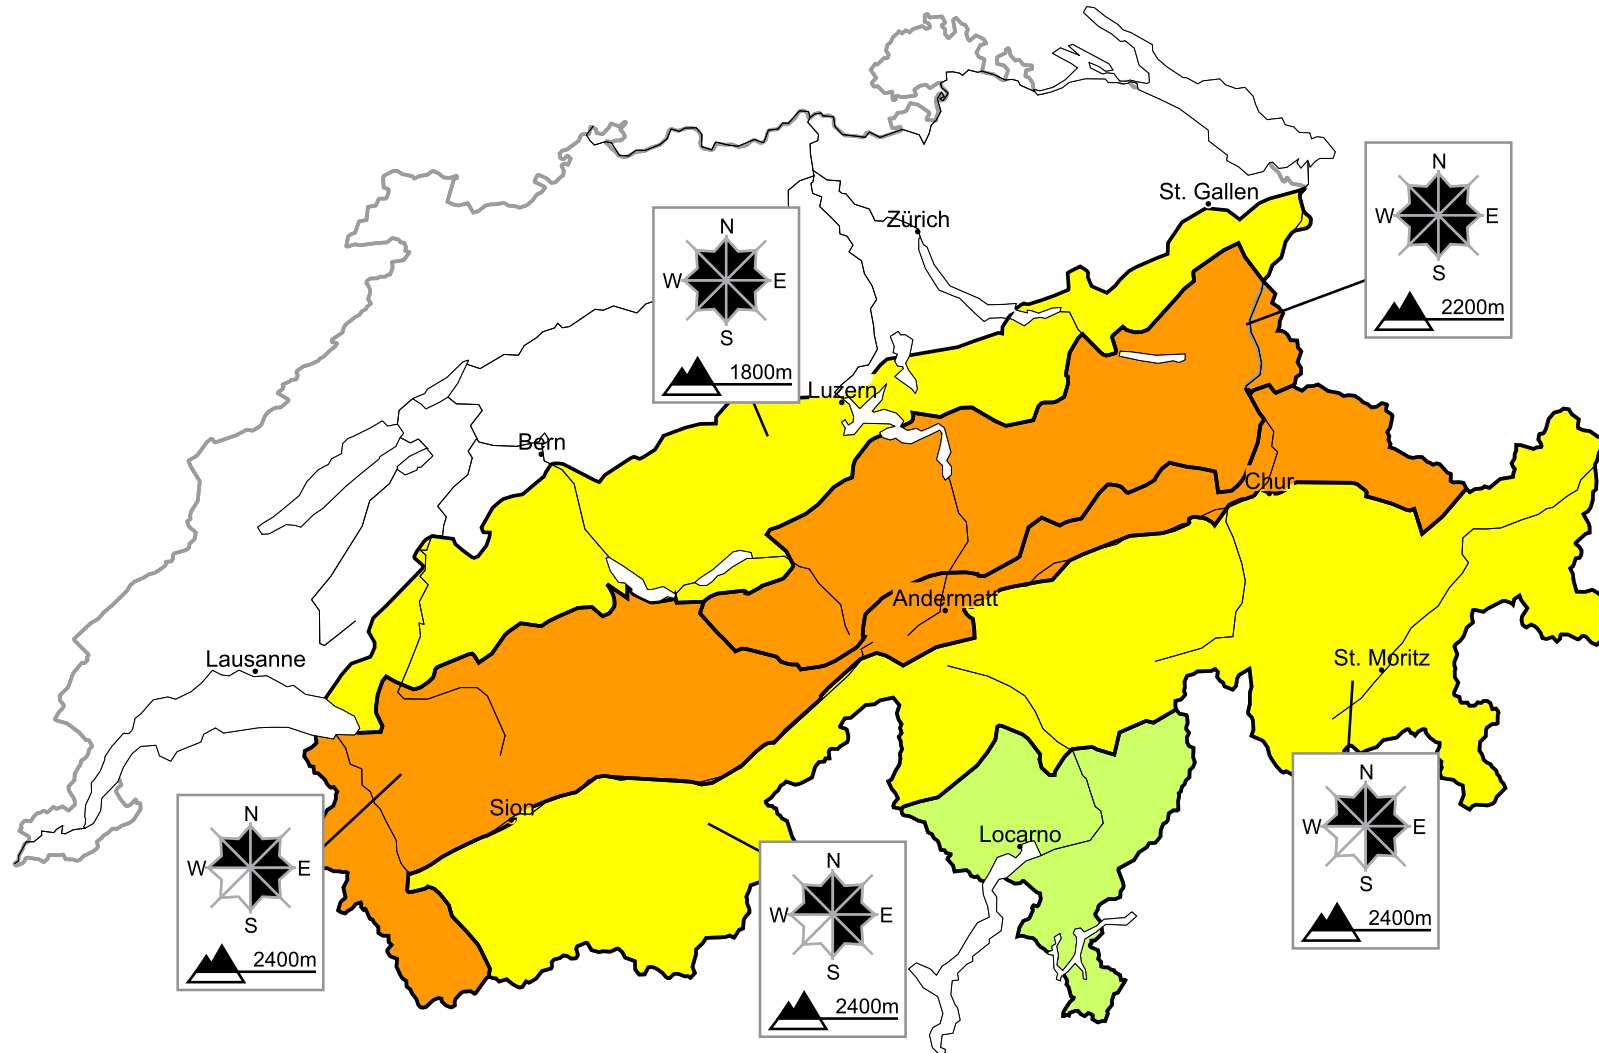

# Considerable avalanche danger will be encountered in some regions. Fresh snow drifts require caution

Edition: 26.4.2016, 17:00 / Next update: 27.4.2016, 17:00

Danger levels

- 1 low
- 2 moderate
- 3 consider.
- 4 high
- 5 very high