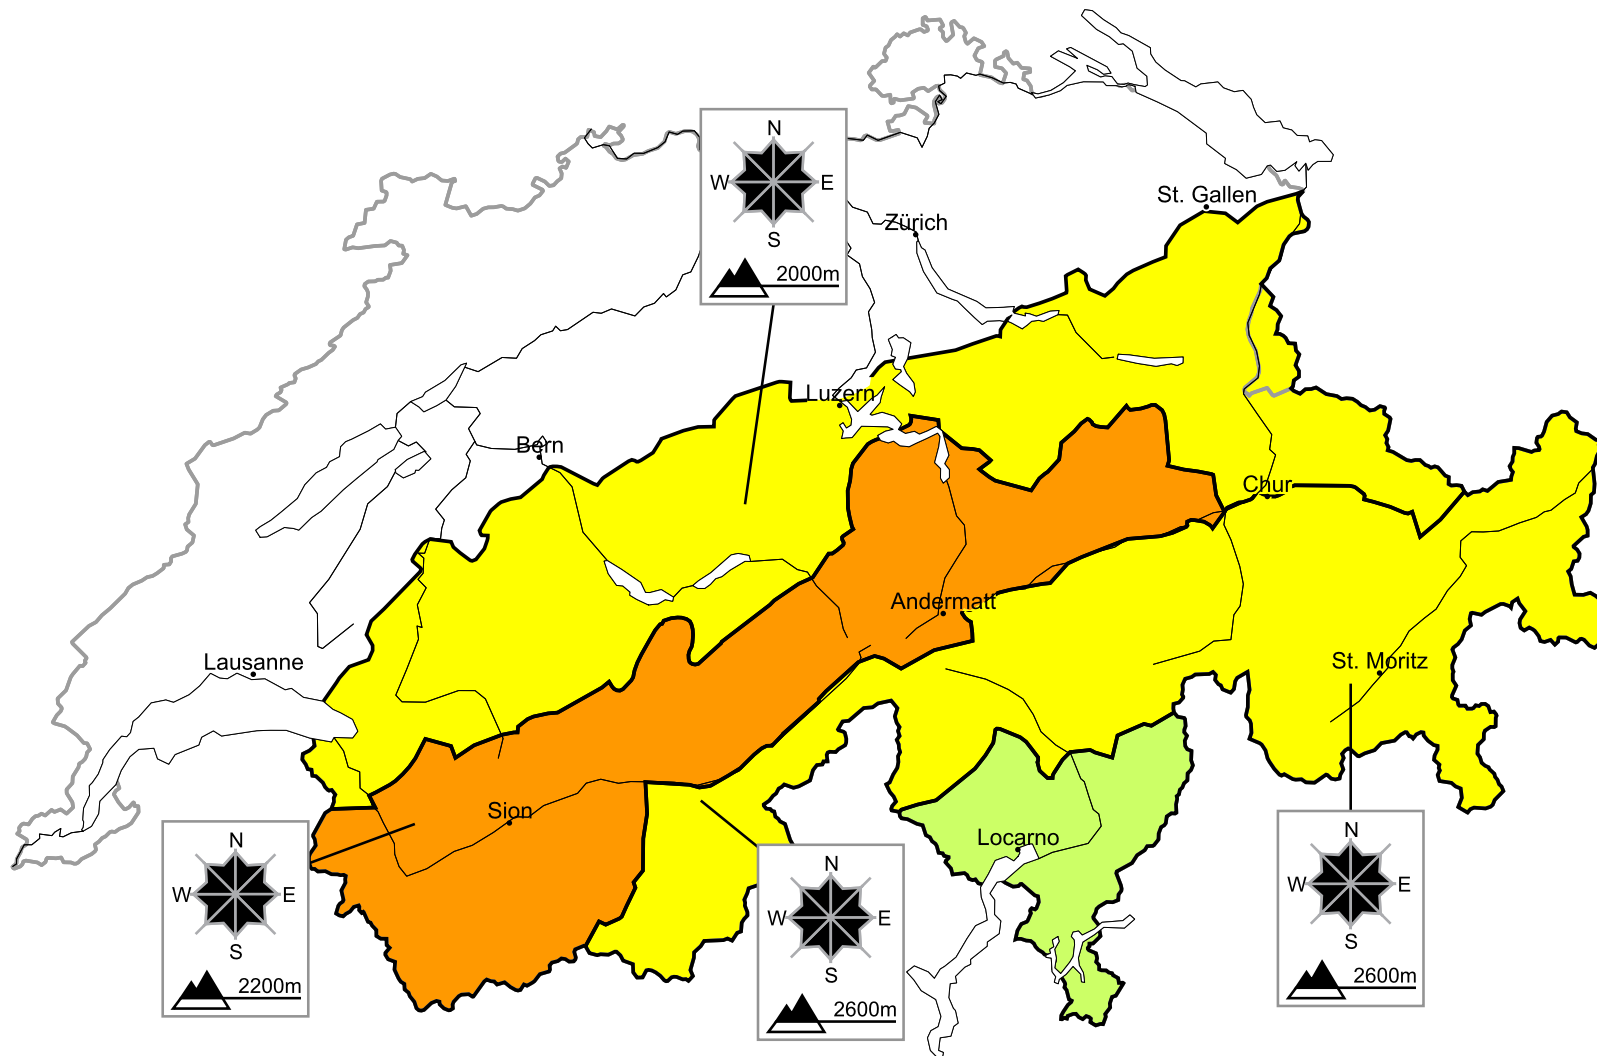

A precarious avalanche situation will be encountered in some regions, in particular in high Alpine regions

Edition: 25.4.2016, 08:00 / Next update: 25.4.2016, 17:00

Danger levels

- 1 low
- 2 moderate
- 3 consider.
- 4 high
- 5 very high