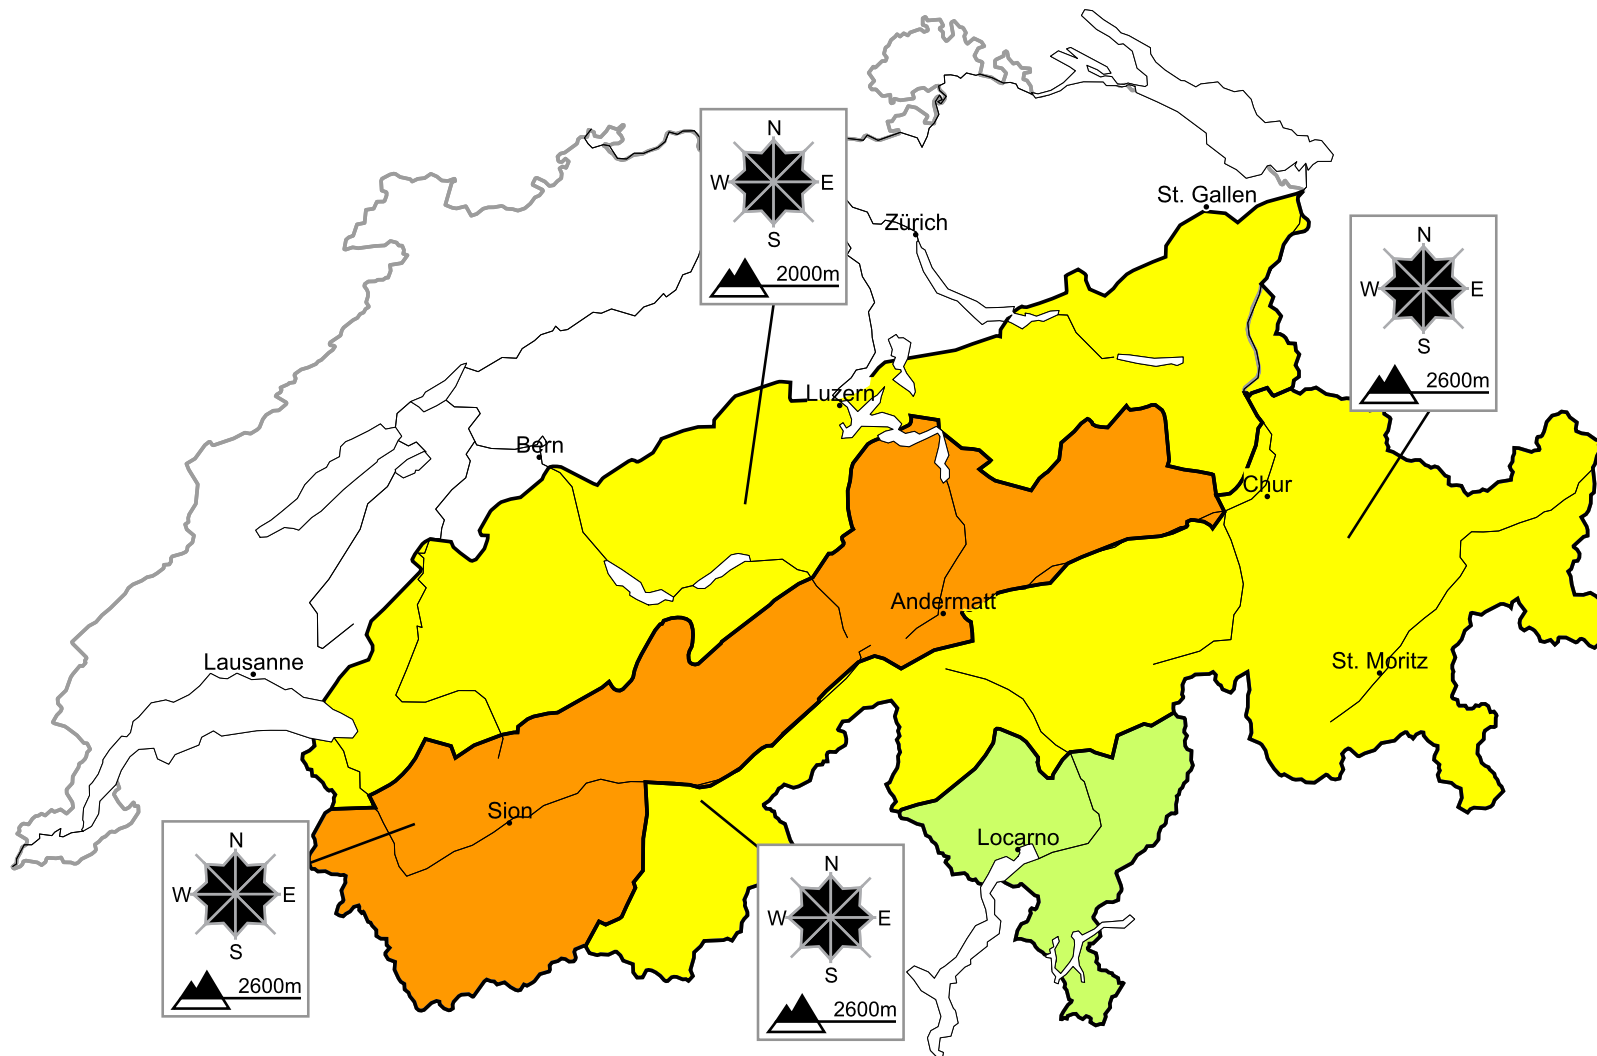

A precarious avalanche situation will be encountered in some regions, in particular in high Alpine regions

Edition: 24.4.2016, 17:00 / Next update: 25.4.2016, 17:00

Danger levels

1 low

2 moderate

3 consider.

4 high

5 very high