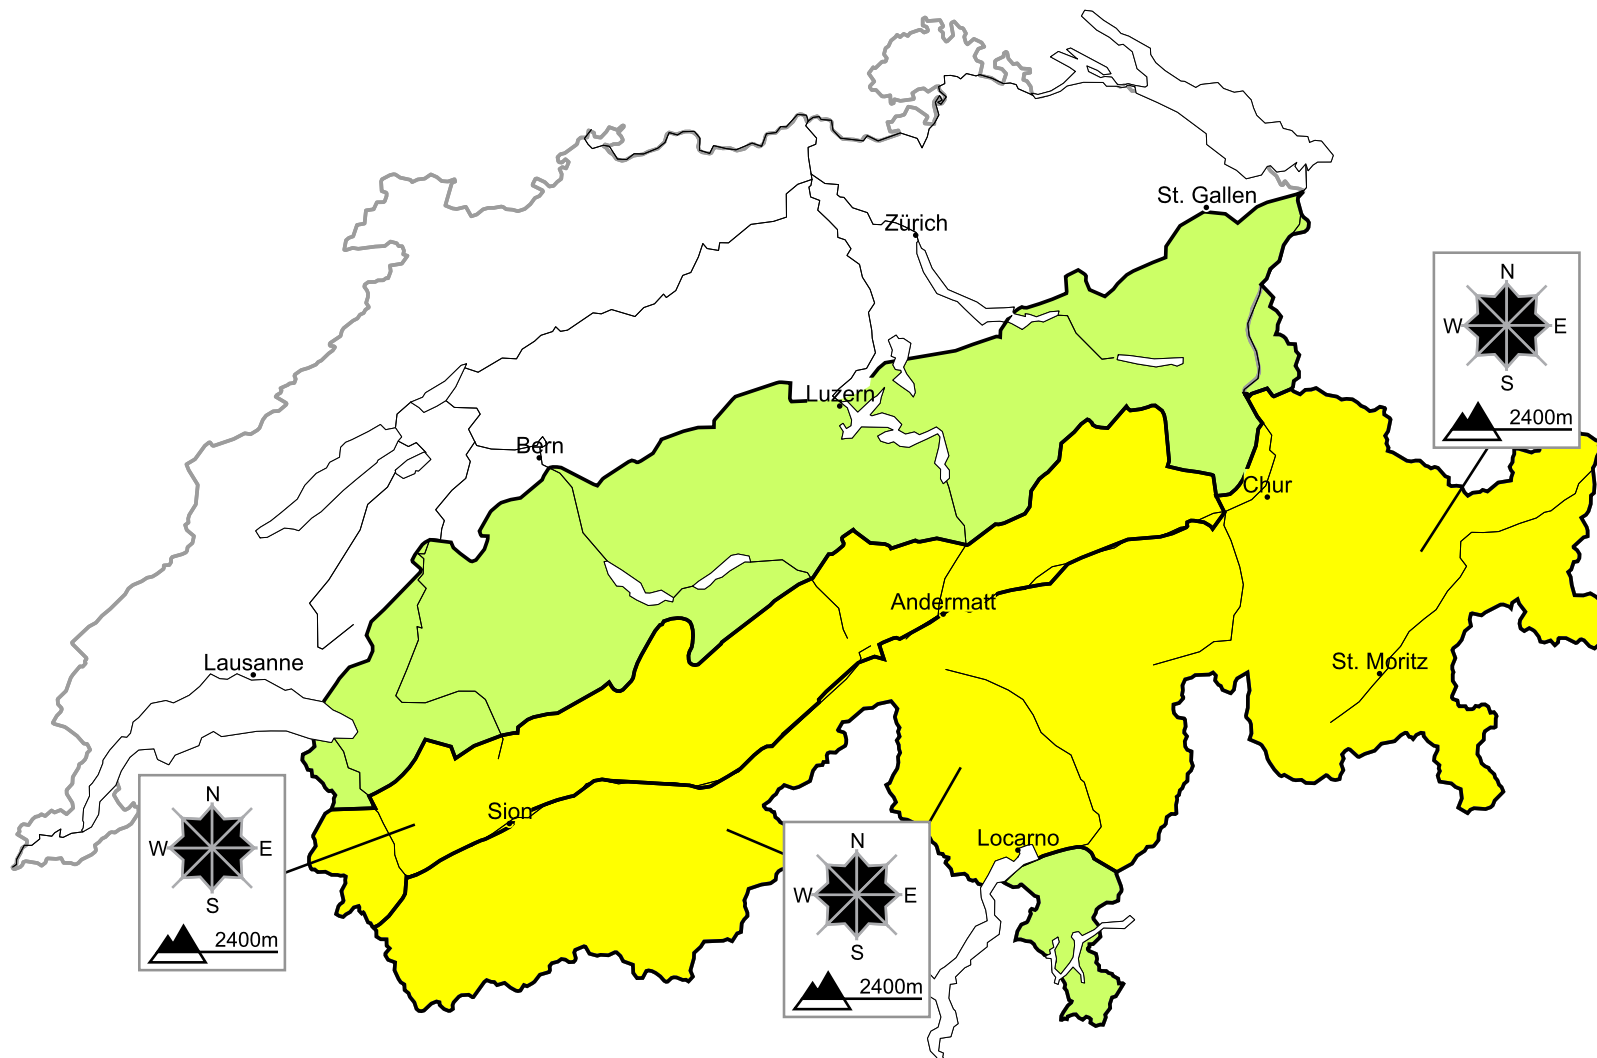

Increase in avalanche danger in particular at high altitude

Edition: 22.4.2016, 17:00 / Next update: 23.4.2016, 17:00

Danger levels

-  1 low
-  2 moderate
-  3 consider.
-  4 high
-  5 very high