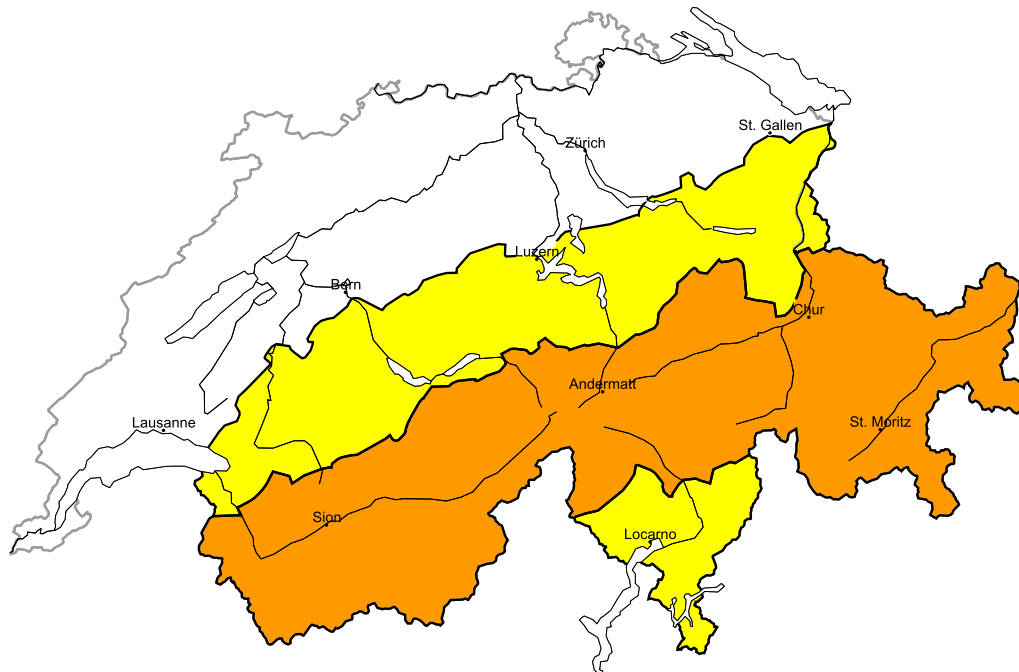

Increase in avalanche danger as the day progresses

Edition: 20.4.2016, 17:00 / Next update: 21.4.2016, 17:00

Dry avalanches

Wet avalanches as day progresses

Danger levels

1 low

2 moderate

3 consider.

4 high

5 very high

WSL Institute for Snow and
Avalanche Research SLF
www.slf.ch