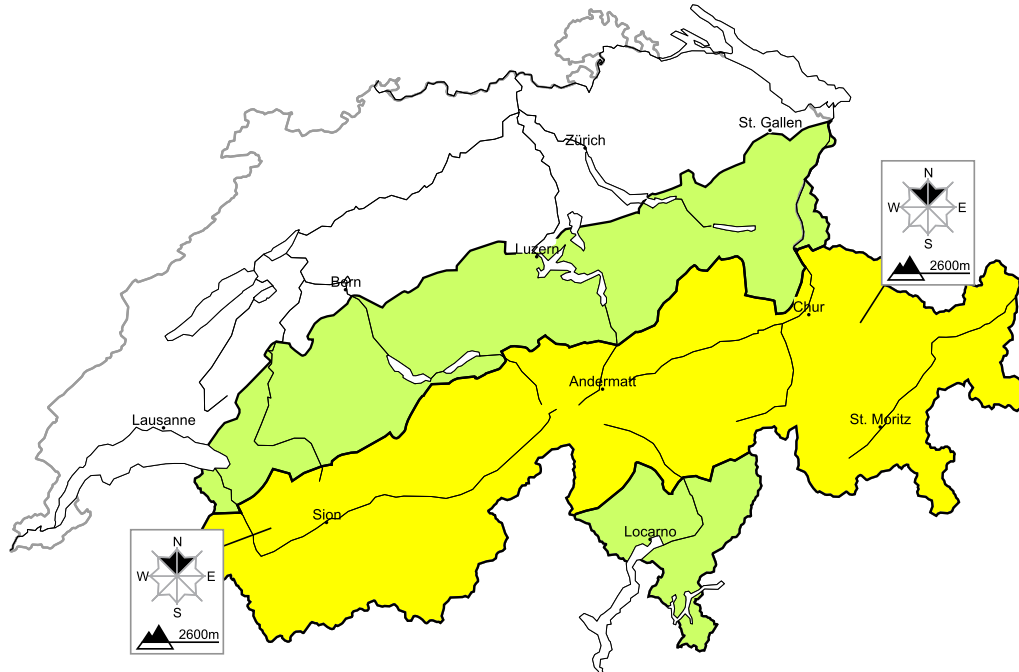

Increase in avalanche danger as the day progresses

Edition: 20.4.2016, 17:00 / Next update: 21.4.2016, 17:00

Dry avalanches

Wet avalanches as day progresses

Danger levels

1 low

2 moderate

3 consider.

4 high

5 very high

WSL Institute for Snow and
Avalanche Research SLF
www.slf.ch