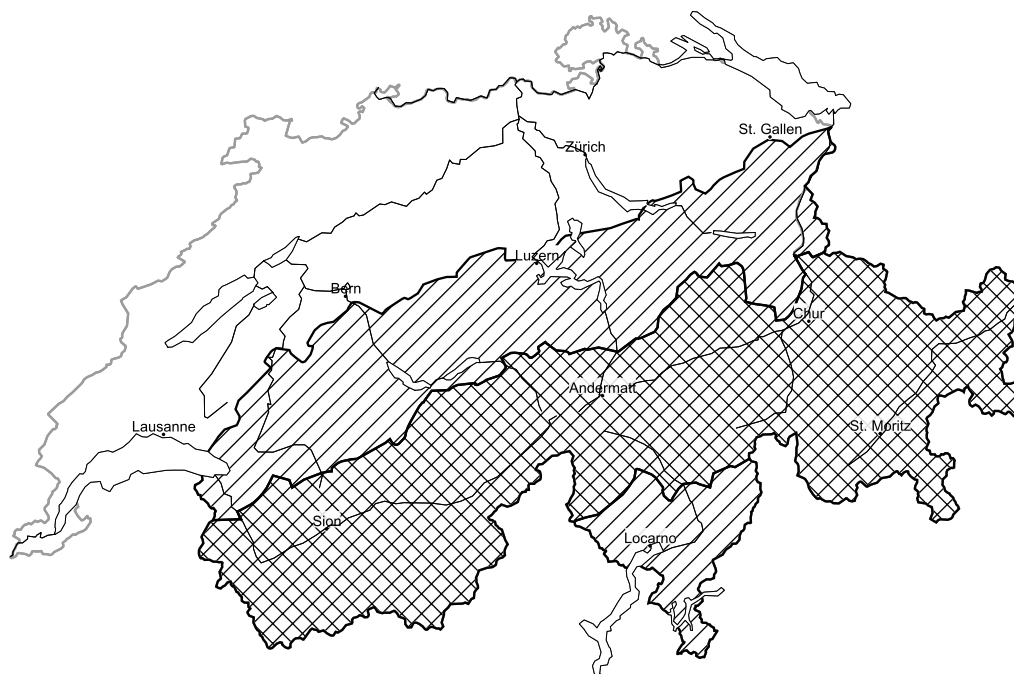

## Increase in avalanche danger as the day progresses

Edition: 20.4.2016, 17:00 / Next update: 21.4.2016, 17:00

### Dry avalanches

### Wet avalanches as day progresses

Danger levels

 1 low

 2 moderate

 3 consider.

 4 high

 5 very high

WSL Institute for Snow and  
Avalanche Research SLF  
www.slf.ch