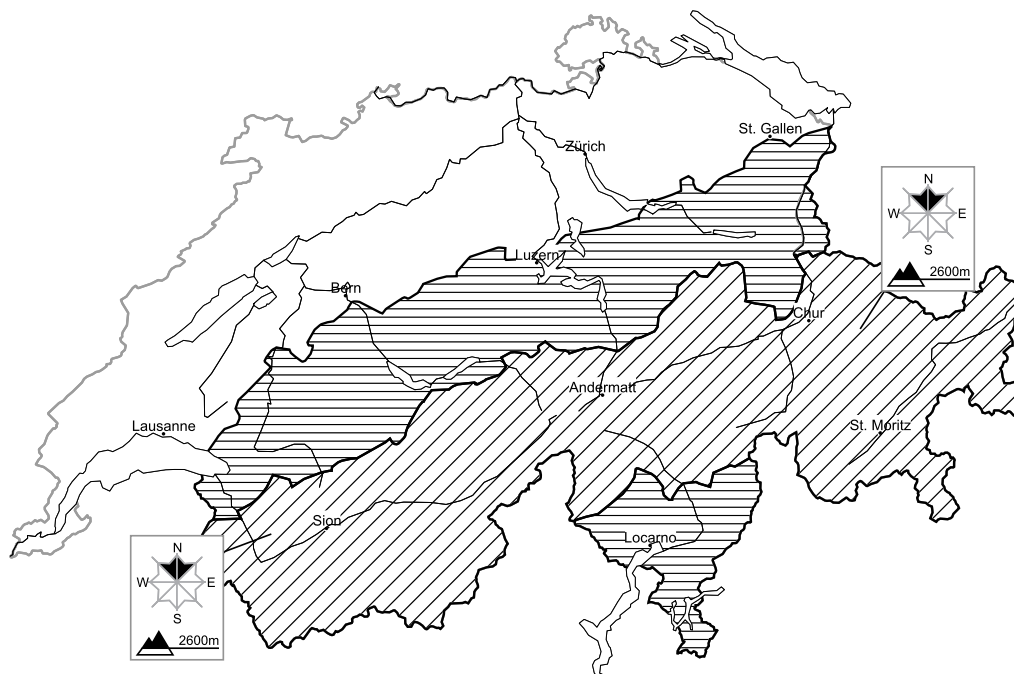

## Increase in avalanche danger as the day progresses

Edition: 20.4.2016, 17:00 / Next update: 21.4.2016, 17:00

### Dry avalanches

### Wet avalanches as day progresses

Danger levels

 1 low

 2 moderate

 3 consider.

 4 high

 5 very high

WSL Institute for Snow and  
Avalanche Research SLF  
www.slf.ch