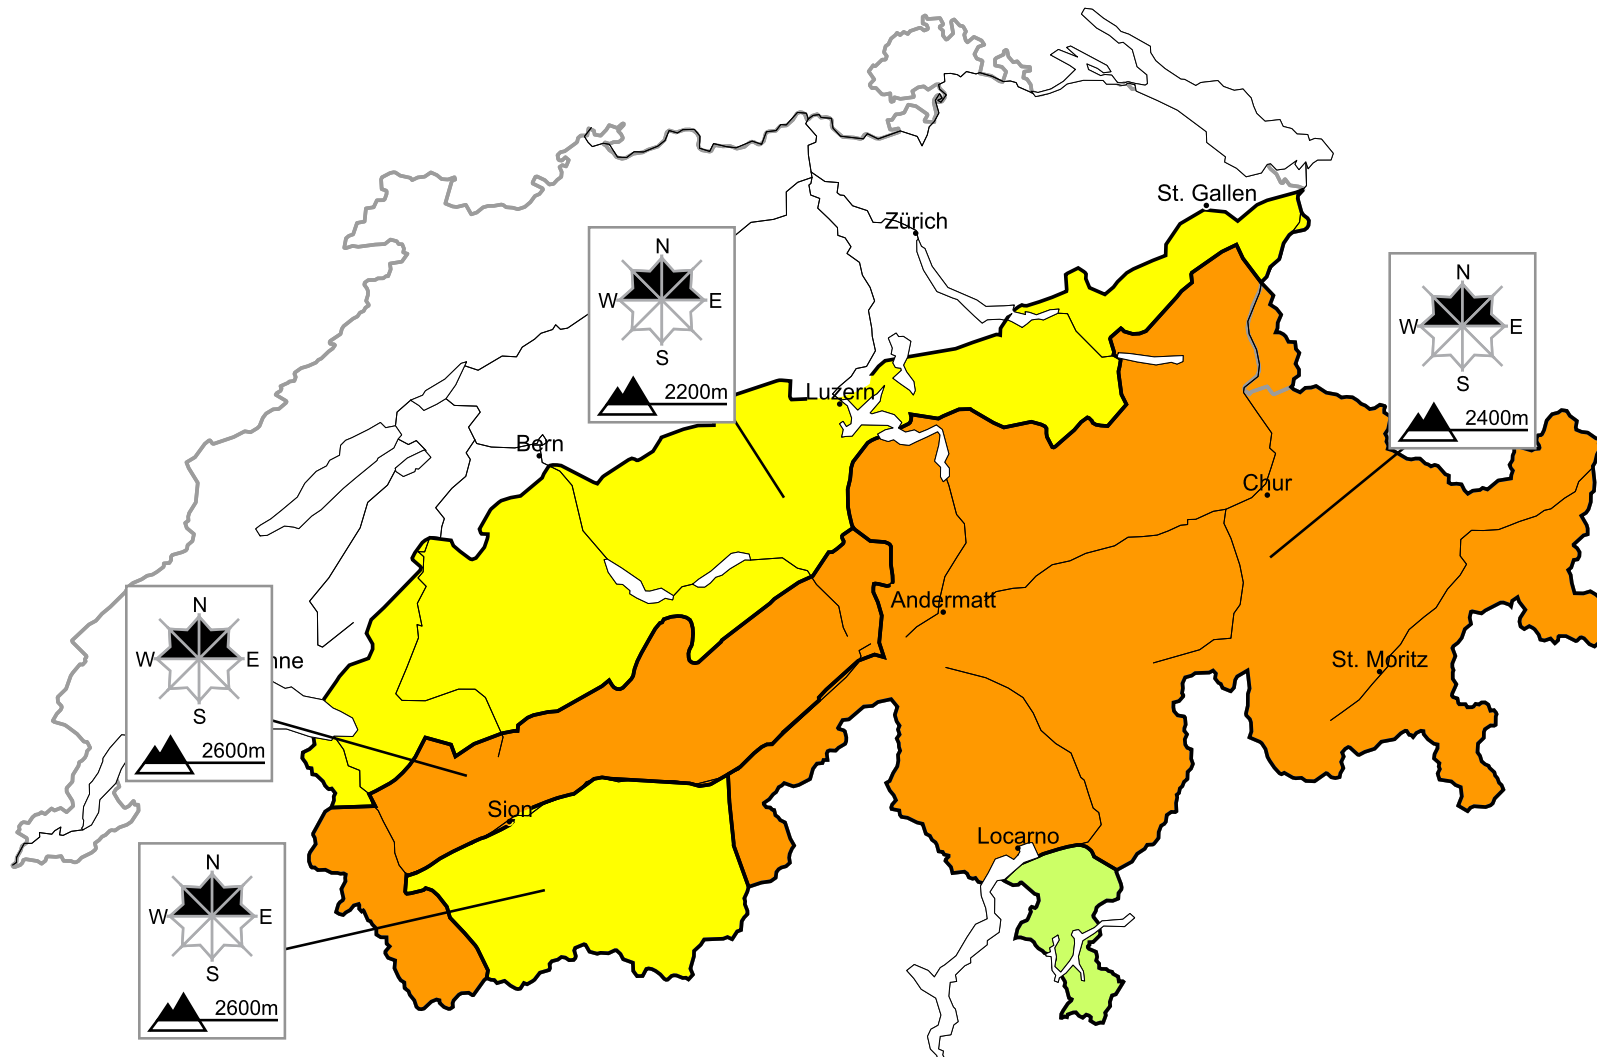

At elevated altitudes a considerable avalanche danger will be encountered over a wide area

Edition: 18.4.2016, 17:00 / Next update: 19.4.2016, 17:00

Danger levels

1 low

2 moderate

3 consider.

4 high

5 very high