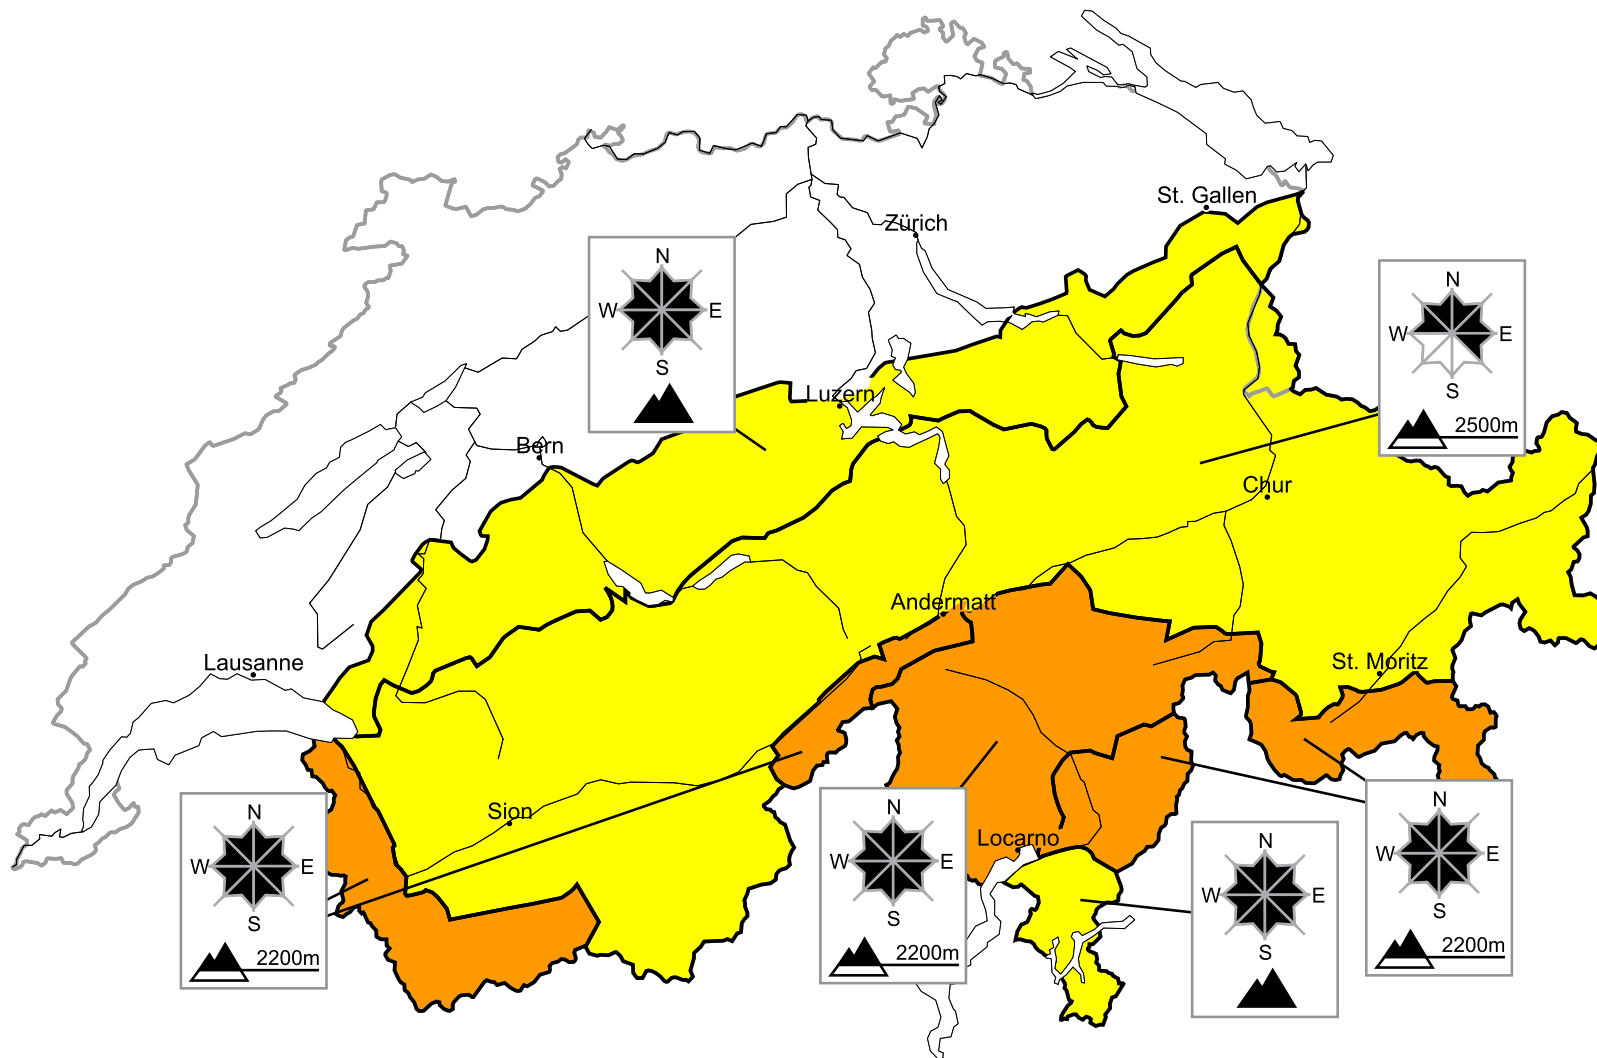

Significant increase in avalanche danger in the west and in the south

Edition: 16.4.2016, 17:00 / Next update: 17.4.2016, 17:00

Danger levels