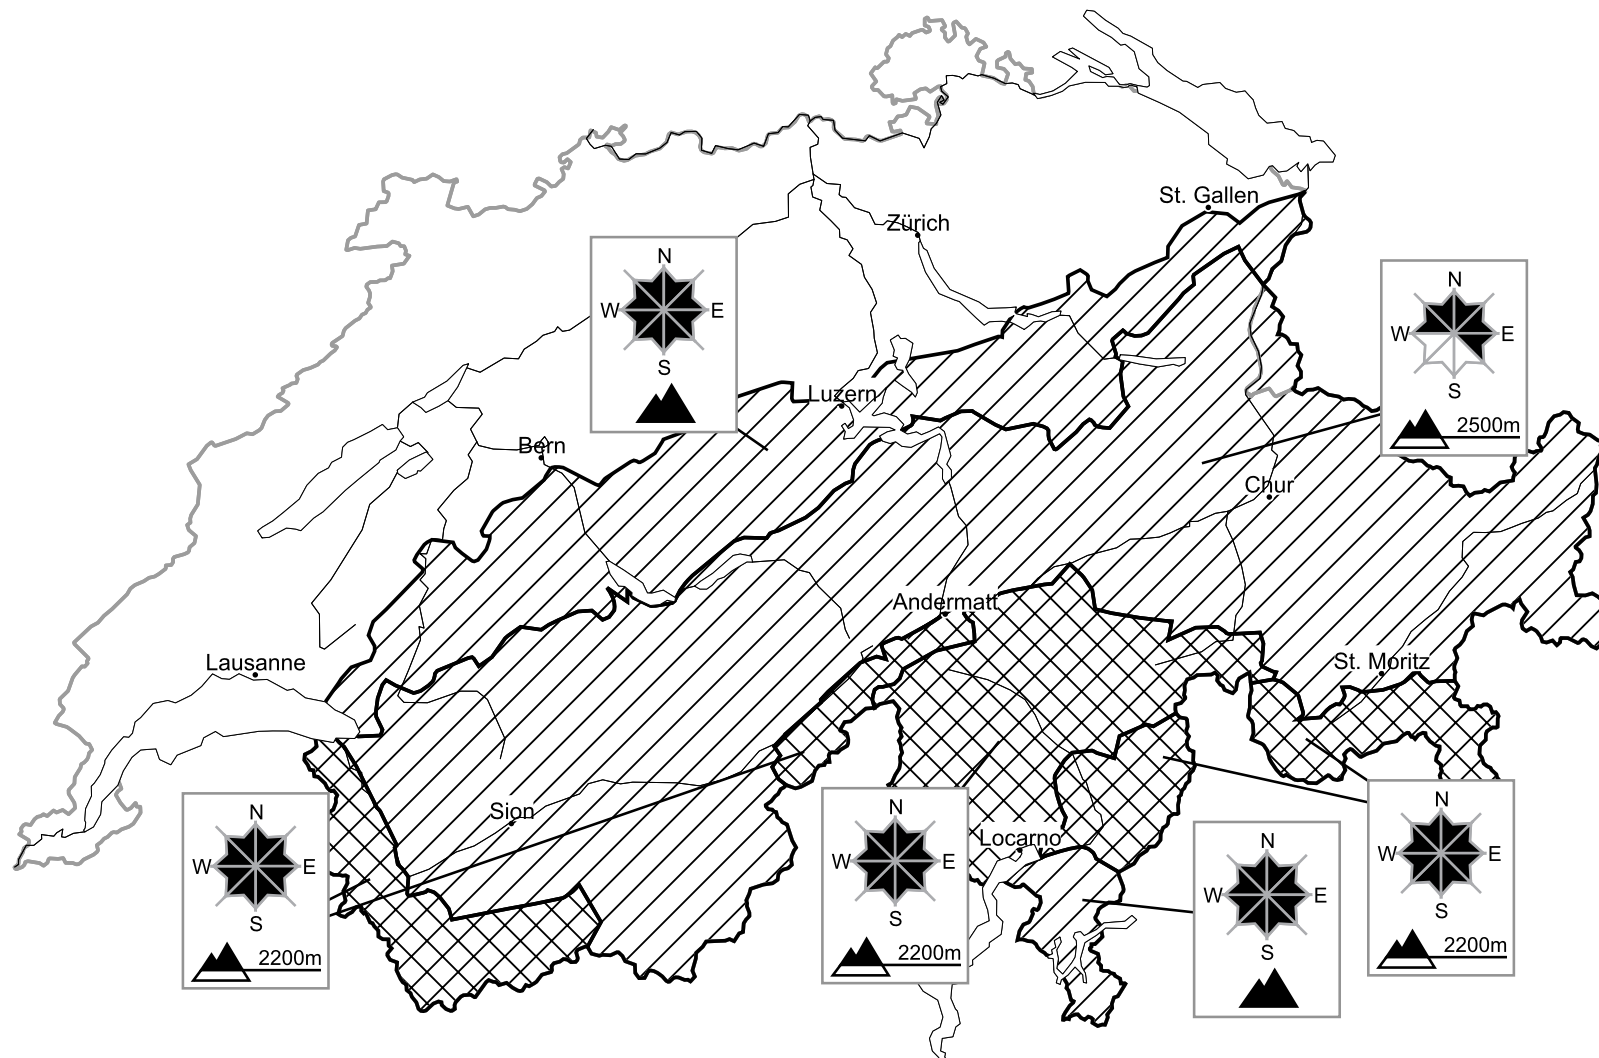

Significant increase in avalanche danger in the west and in the south

Edition: 16.4.2016, 17:00 / Next update: 17.4.2016, 17:00

Danger levels

1 low

2 moderate

3 consider.

4 high

5 very high