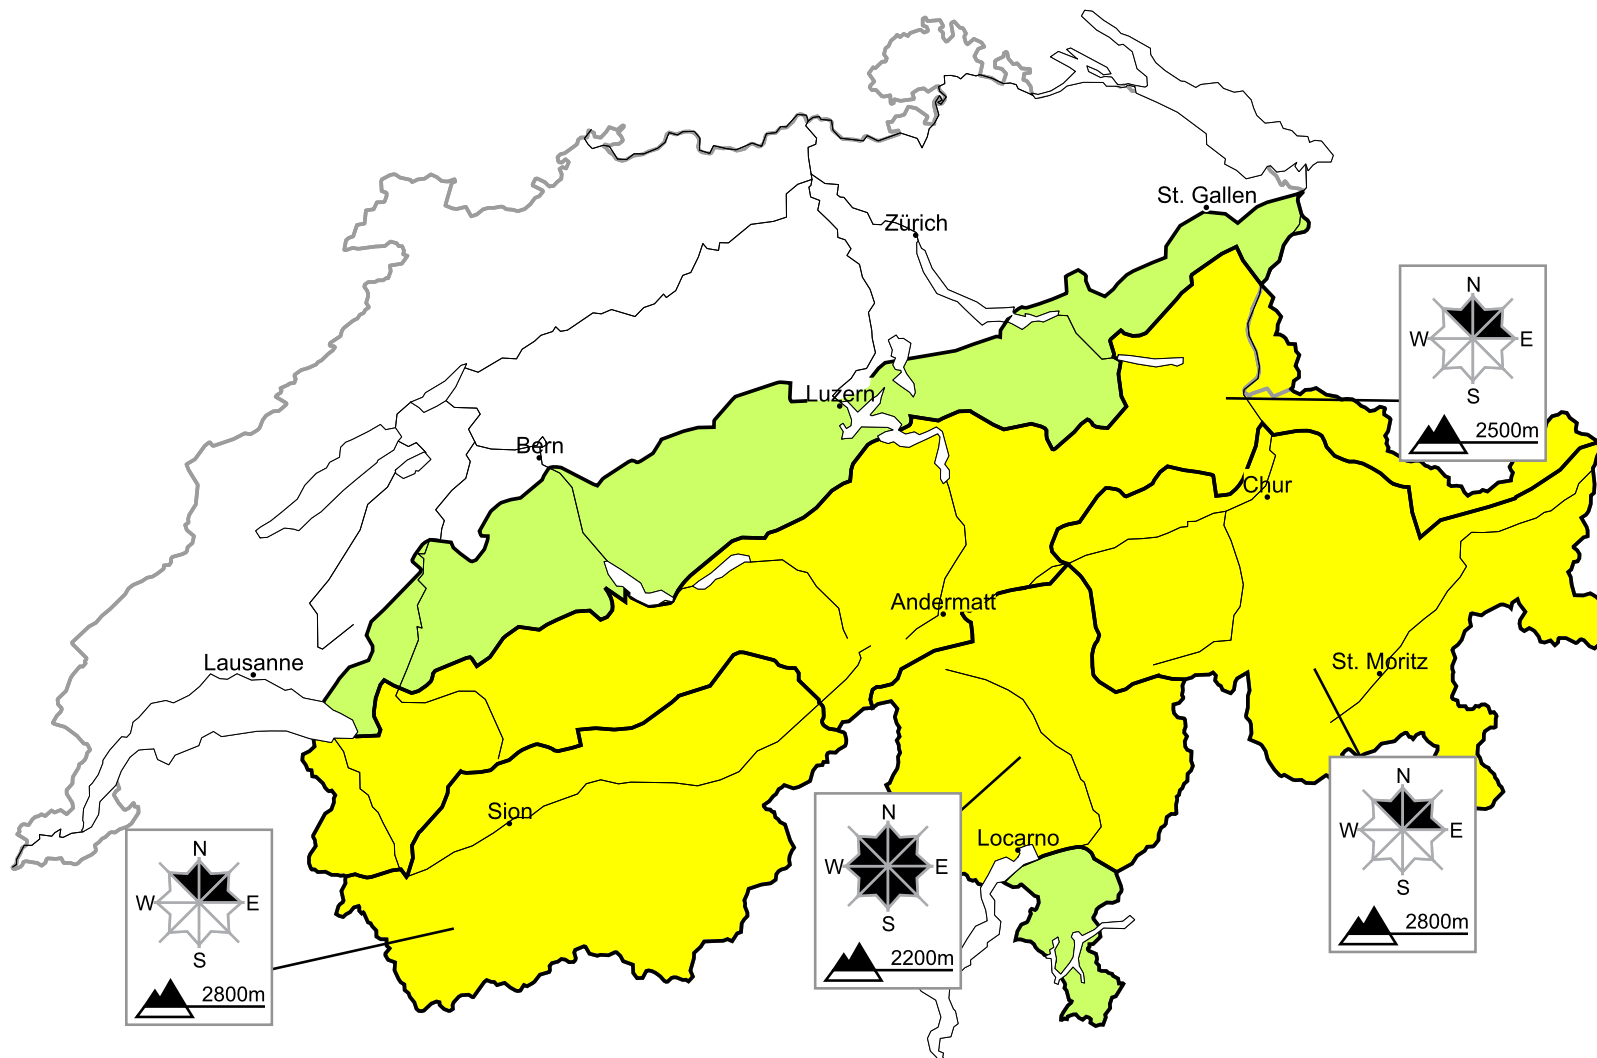

## Increase in avalanche danger in the south. Snow drifts require caution

Edition: 15.4.2016, 17:00 / Next update: 16.4.2016, 17:00

Danger levels

1 low

2 moderate

3 consider.

4 high

5 very high