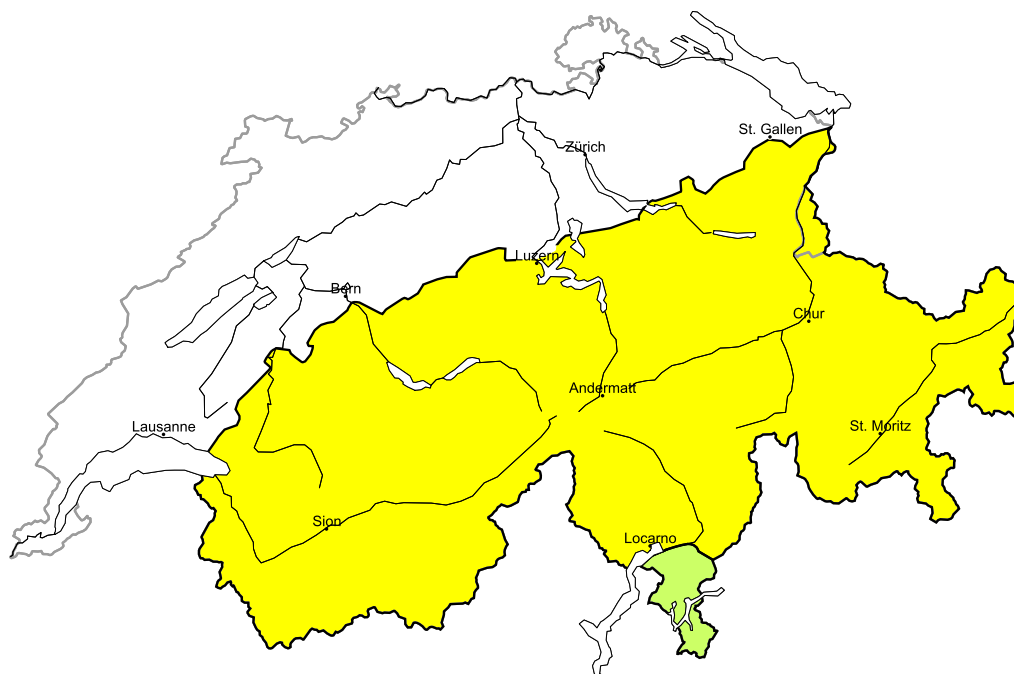

## Moderate avalanche danger will be encountered in some regions

Edition: 13.4.2016, 17:00 / Next update: 14.4.2016, 17:00

### Dry avalanches

### Wet avalanches as day progresses

Danger levels

1 low

2 moderate

3 consider.

4 high

5 very high

WSL Institute for Snow and  
Avalanche Research SLF  
www.slf.ch