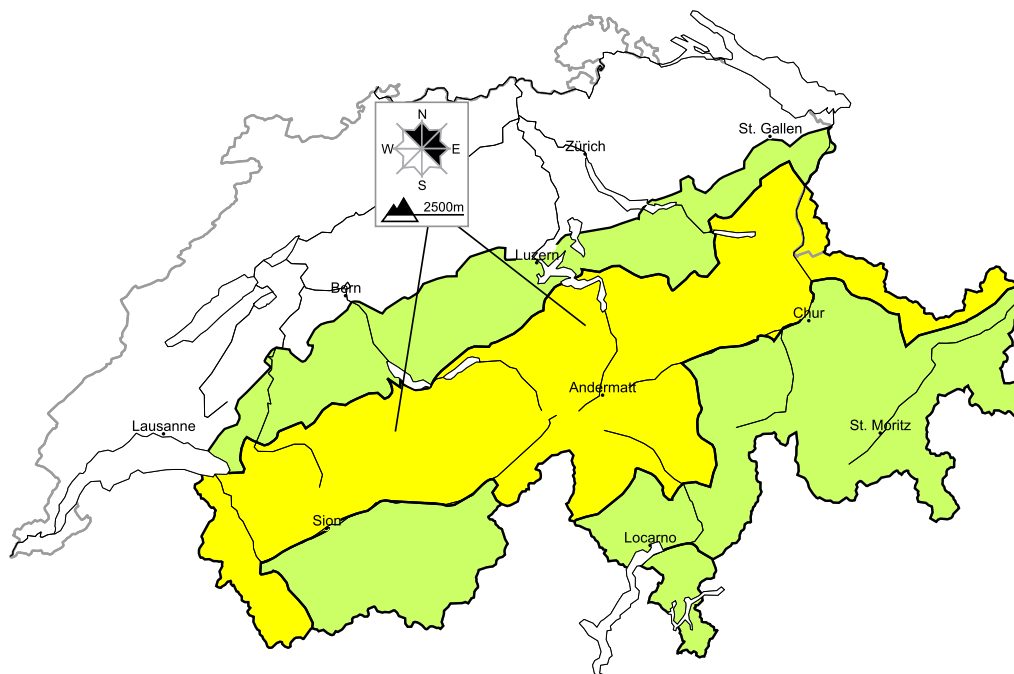

## Moderate avalanche danger will be encountered in some regions

Edition: 13.4.2016, 17:00 / Next update: 14.4.2016, 17:00

### Dry avalanches

### Wet avalanches as day progresses

Danger levels

1 low

2 moderate

3 consider.

4 high

5 very high

WSL Institute for Snow and  
Avalanche Research SLF  
www.slf.ch