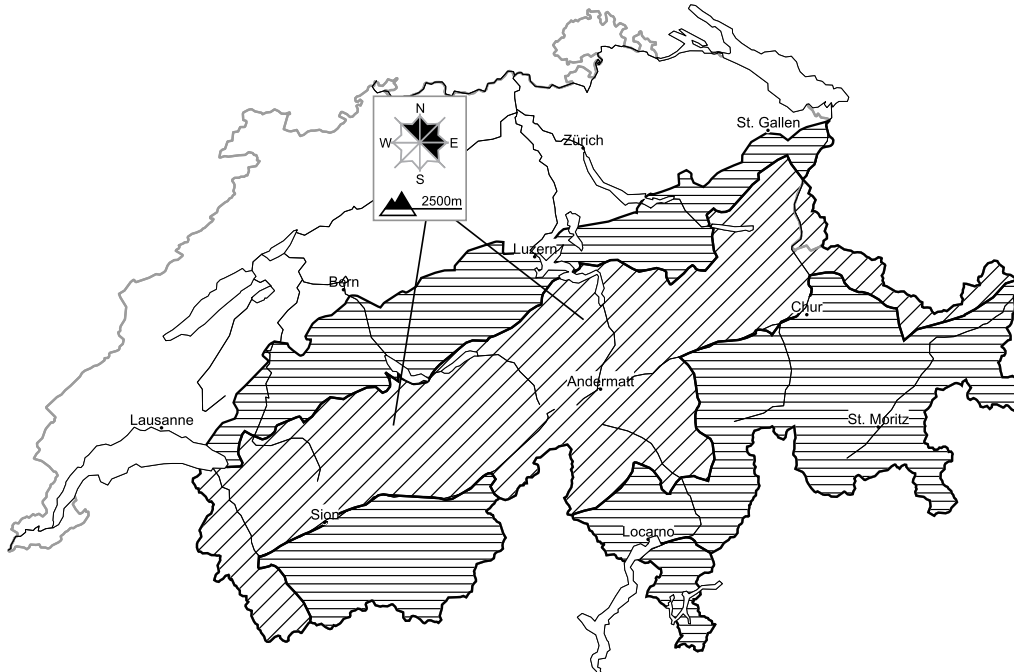

# Moderate avalanche danger will be encountered in some regions

Edition: 13.4.2016, 17:00 / Next update: 14.4.2016, 17:00

## Dry avalanches

## Wet avalanches as day progresses

Danger levels

WSL Institute for Snow and  
Avalanche Research SLF  
www.slf.ch