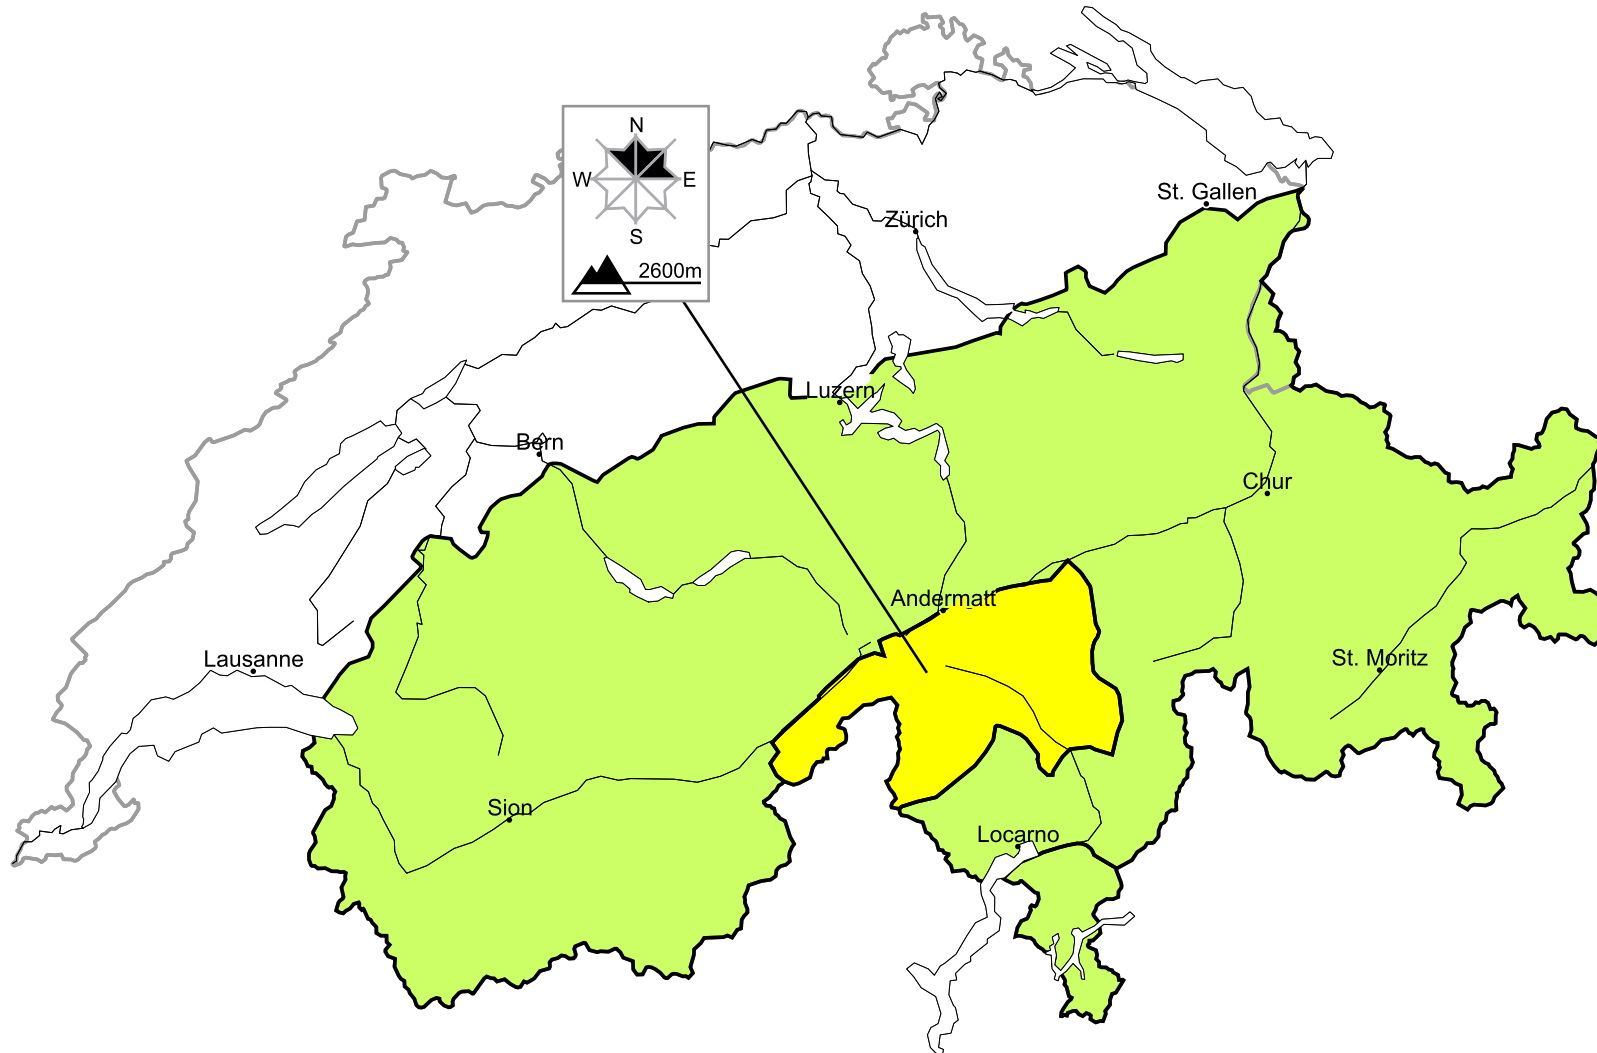

Moderate avalanche danger will be encountered in some regions. Snow drifts in the high Alpine regions

Edition: 12.4.2016, 17:00 / Next update: 13.4.2016, 17:00

Danger levels

1 low

2 moderate

3 consider.

4 high

5 very high