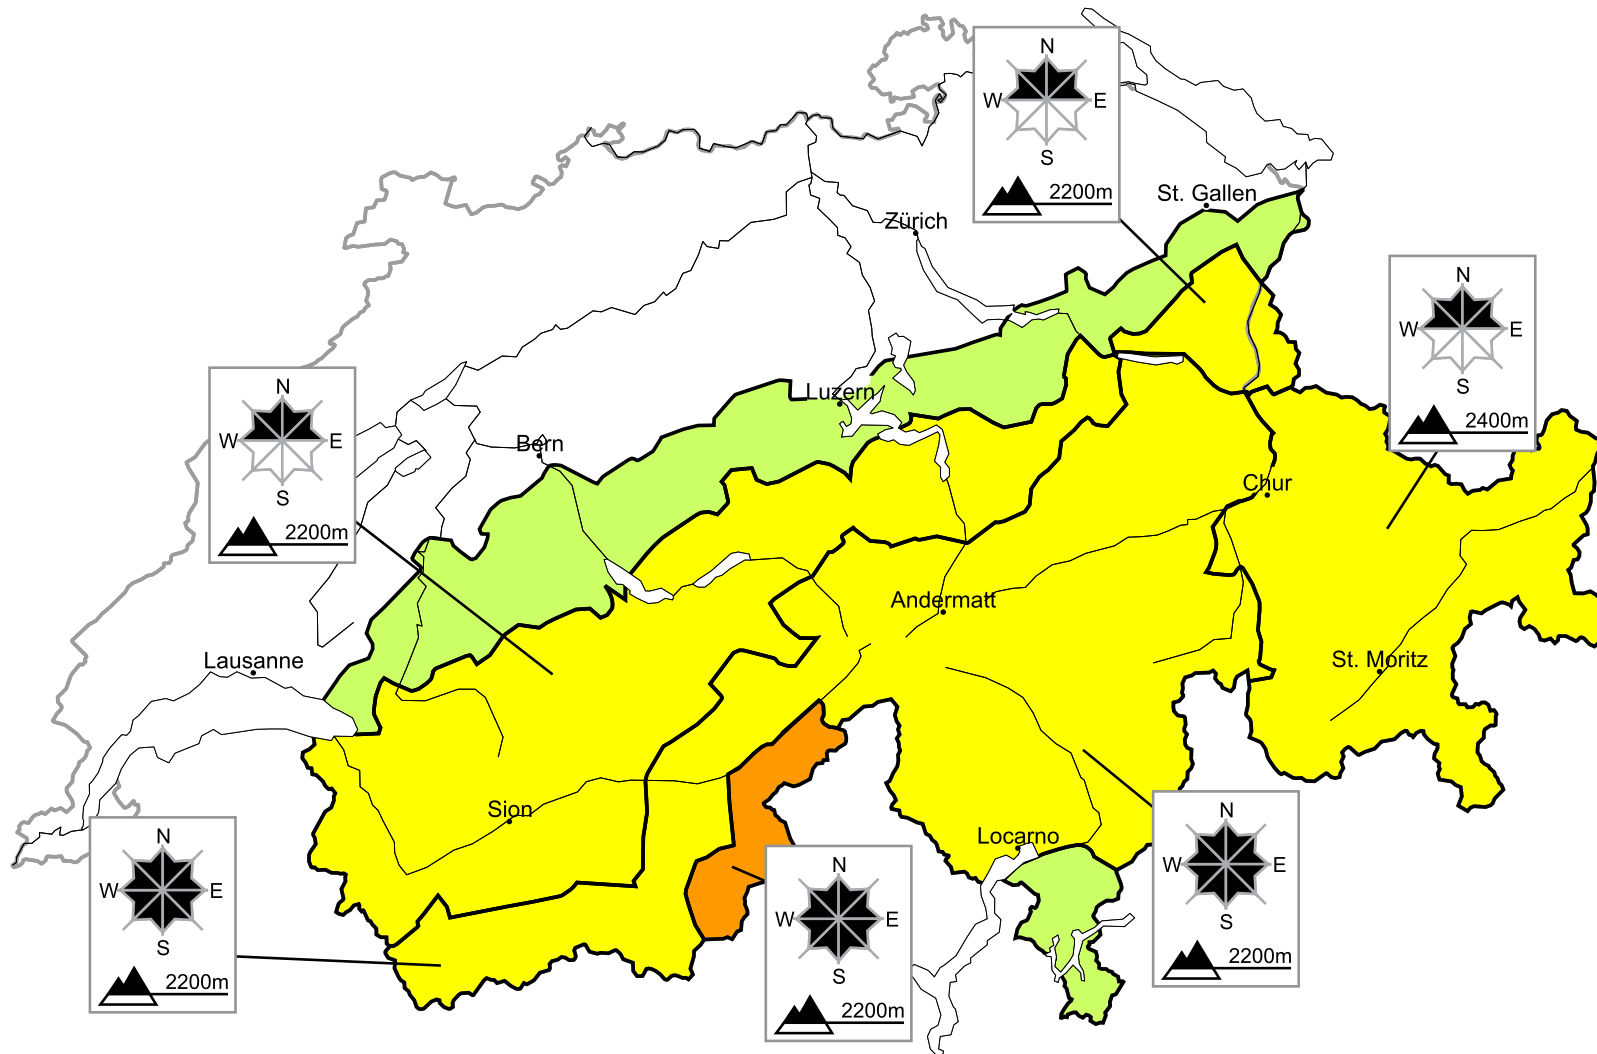

## Moderate avalanche danger will be encountered over a wide area

Edition: 9.4.2016, 08:00 / Next update: 9.4.2016, 17:00

Danger levels

-  1 low
-  2 moderate
-  3 consider.
-  4 high
-  5 very high