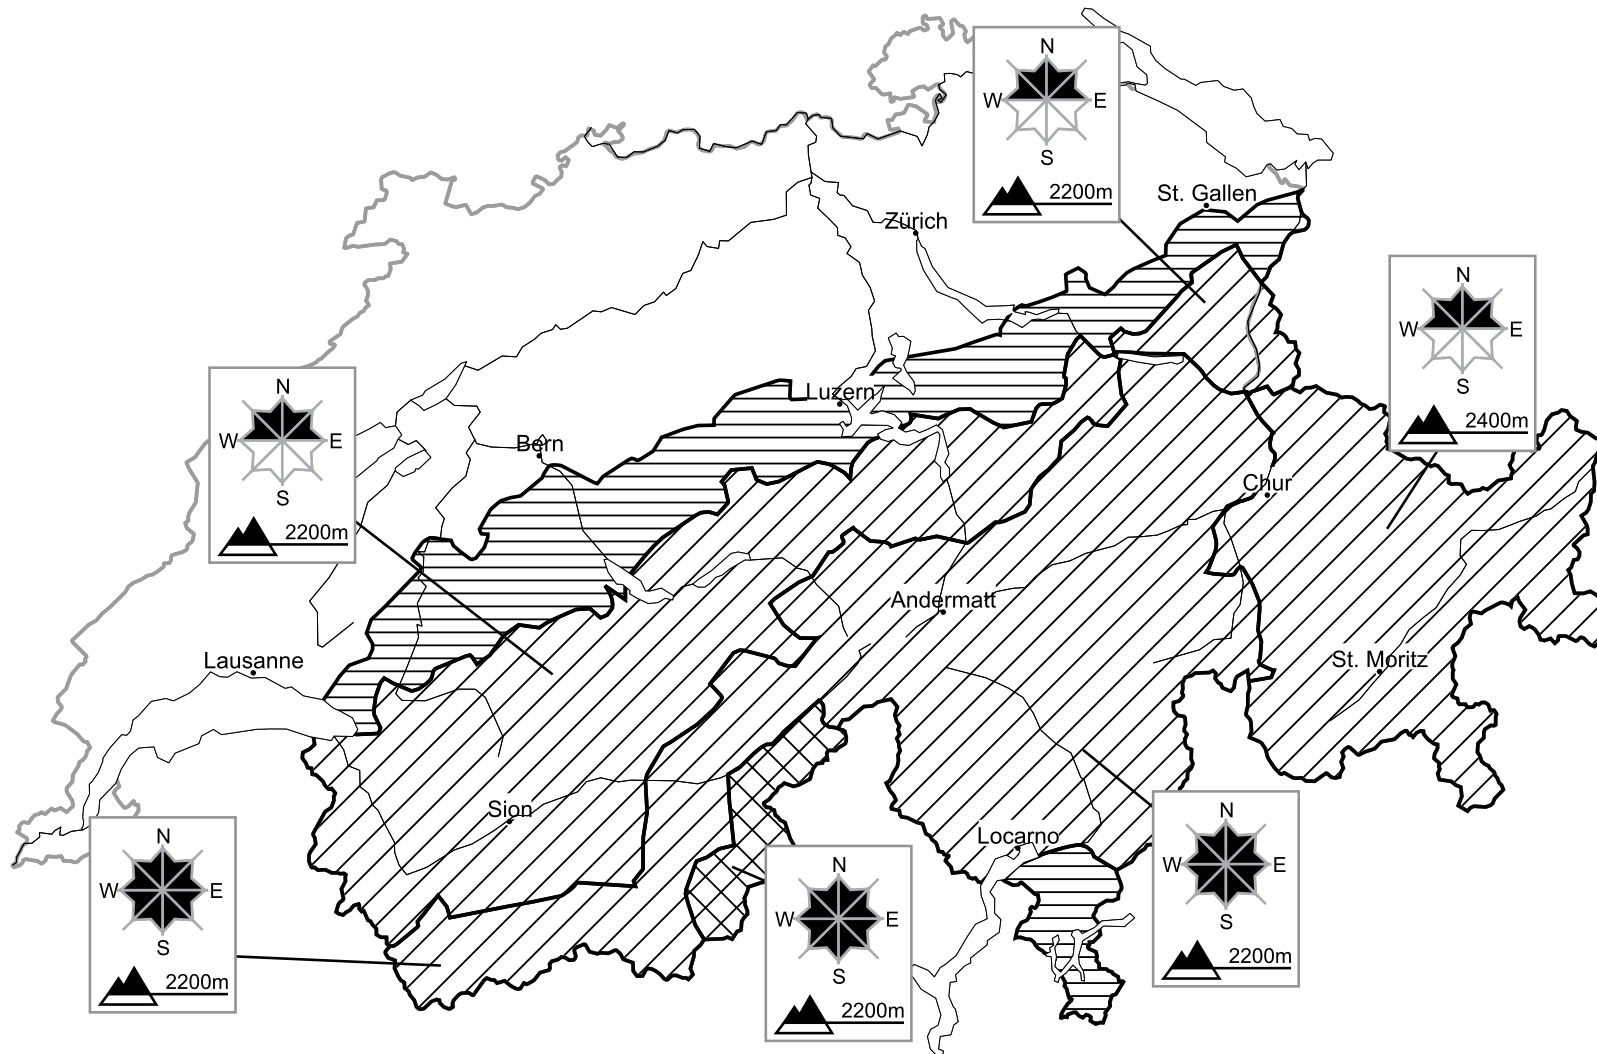

## Moderate avalanche danger will be encountered over a wide area

Edition: 9.4.2016, 08:00 / Next update: 9.4.2016, 17:00

**Danger levels**

-  1 low
-  2 moderate
-  3 consider.
-  4 high
-  5 very high