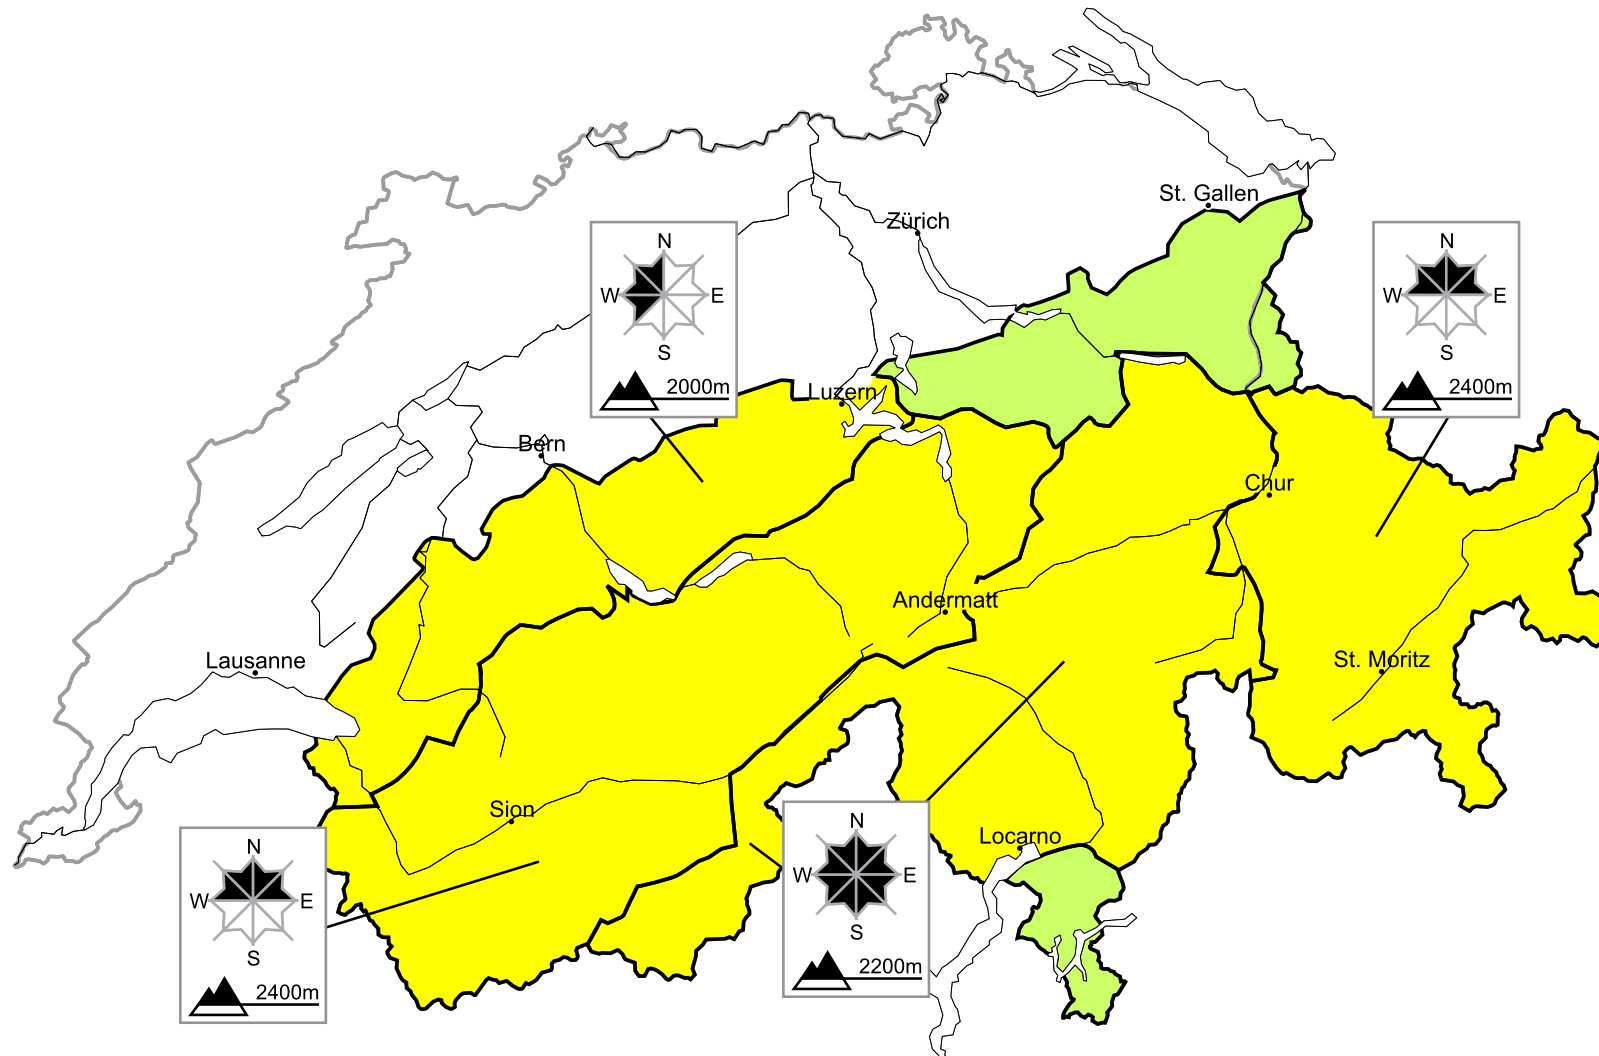

Moderate avalanche danger will prevail

Edition: 8.4.2016, 17:00 / Next update: 9.4.2016, 08:00

Danger levels

1 low

2 moderate

3 consider.

4 high

5 very high