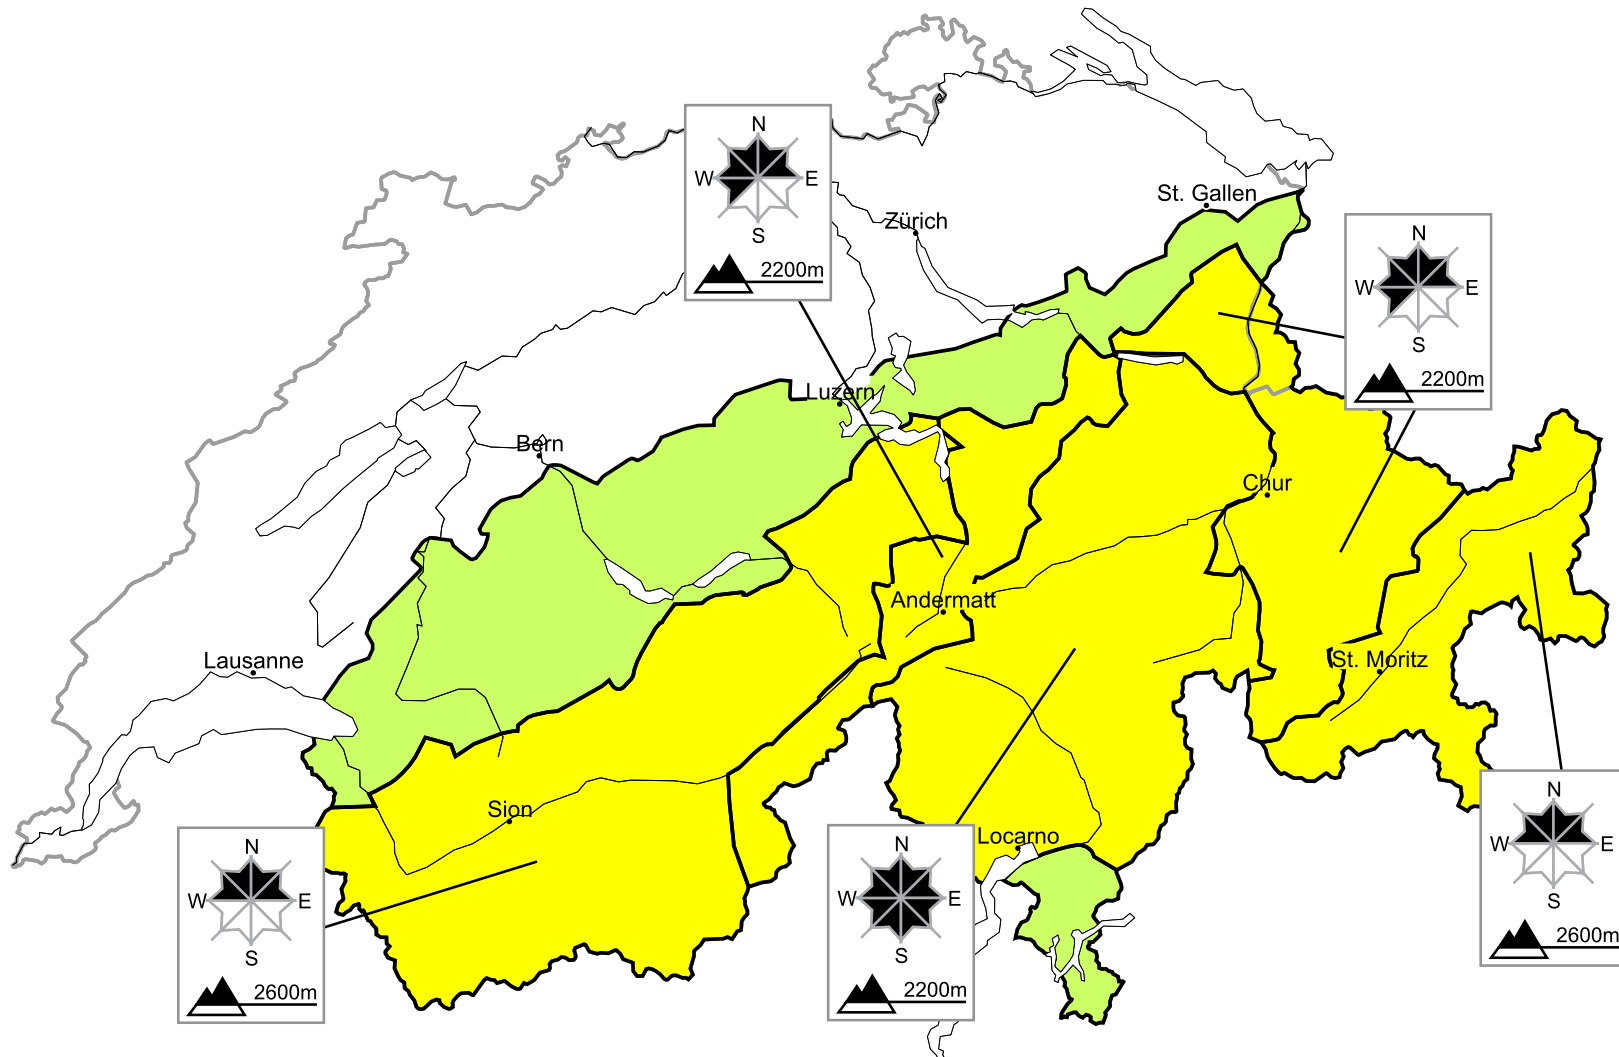

# As a consequence of the fresh snow there will be an increase in the danger of dry avalanches

Edition: 8.4.2016, 08:00 / Next update: 8.4.2016, 17:00

Danger levels

1 low

2 moderate

3 consider.

4 high

5 very high