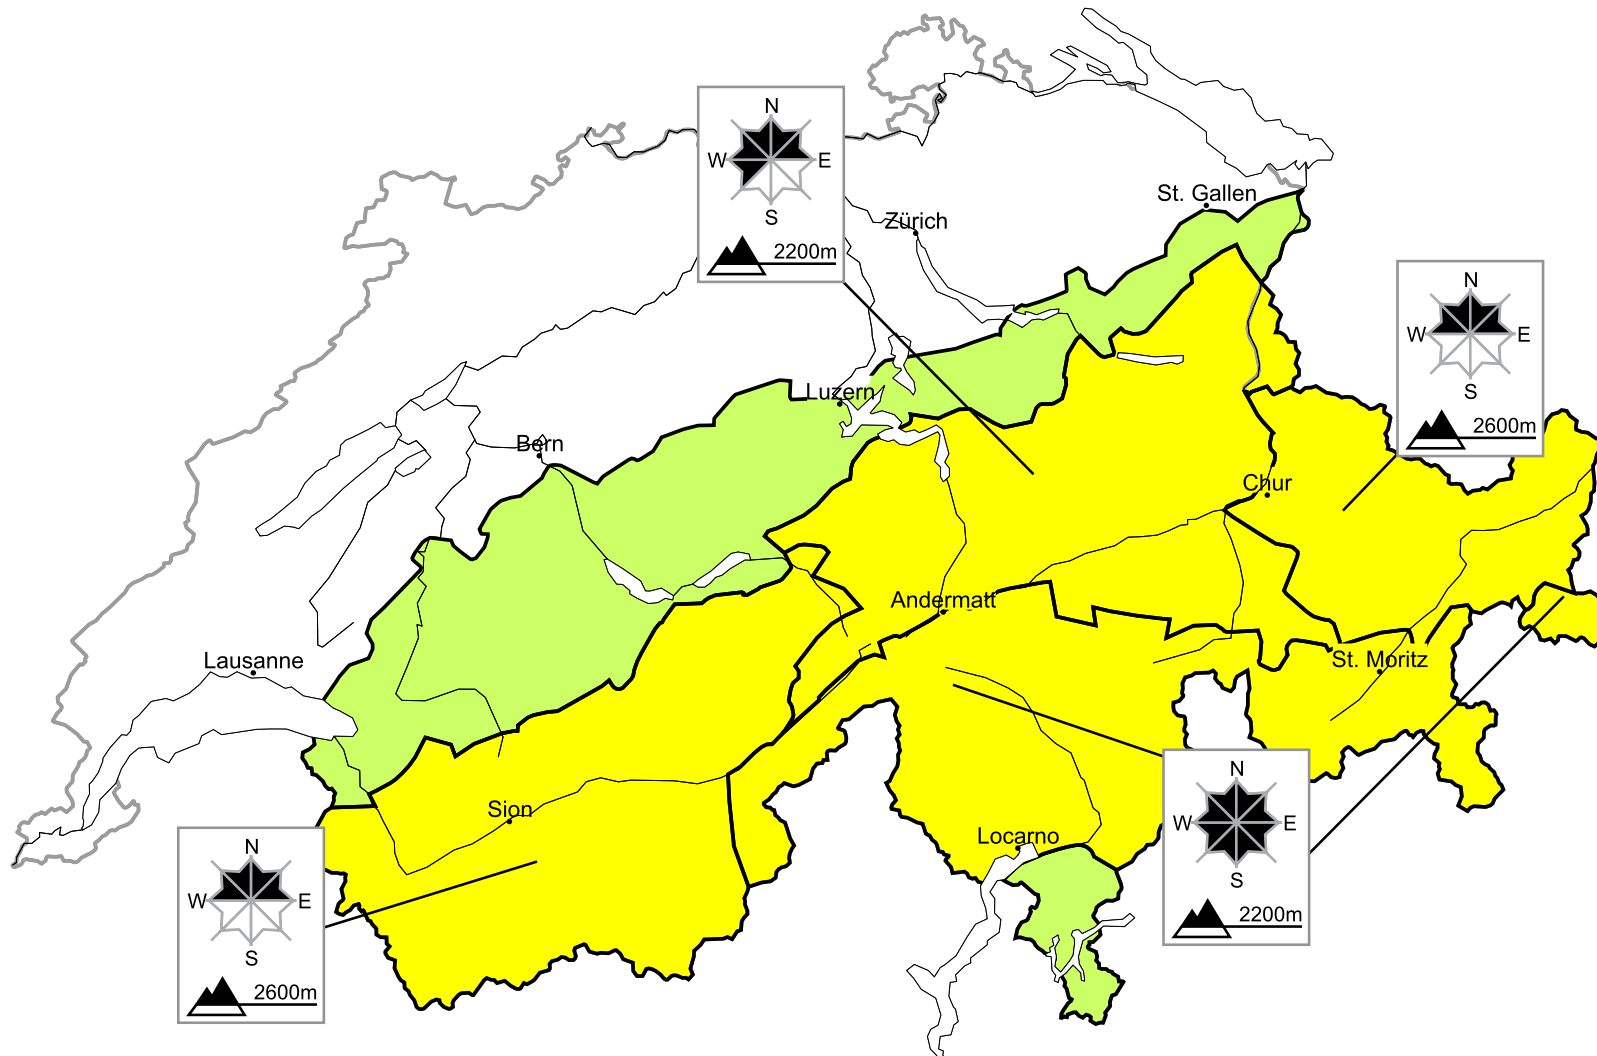

# As a consequence of the fresh snow there will be an increase in the danger of dry avalanches

Edition: 7.4.2016, 17:00 / Next update: 8.4.2016, 08:00

Danger levels

1 low

2 moderate

3 consider.

4 high

5 very high