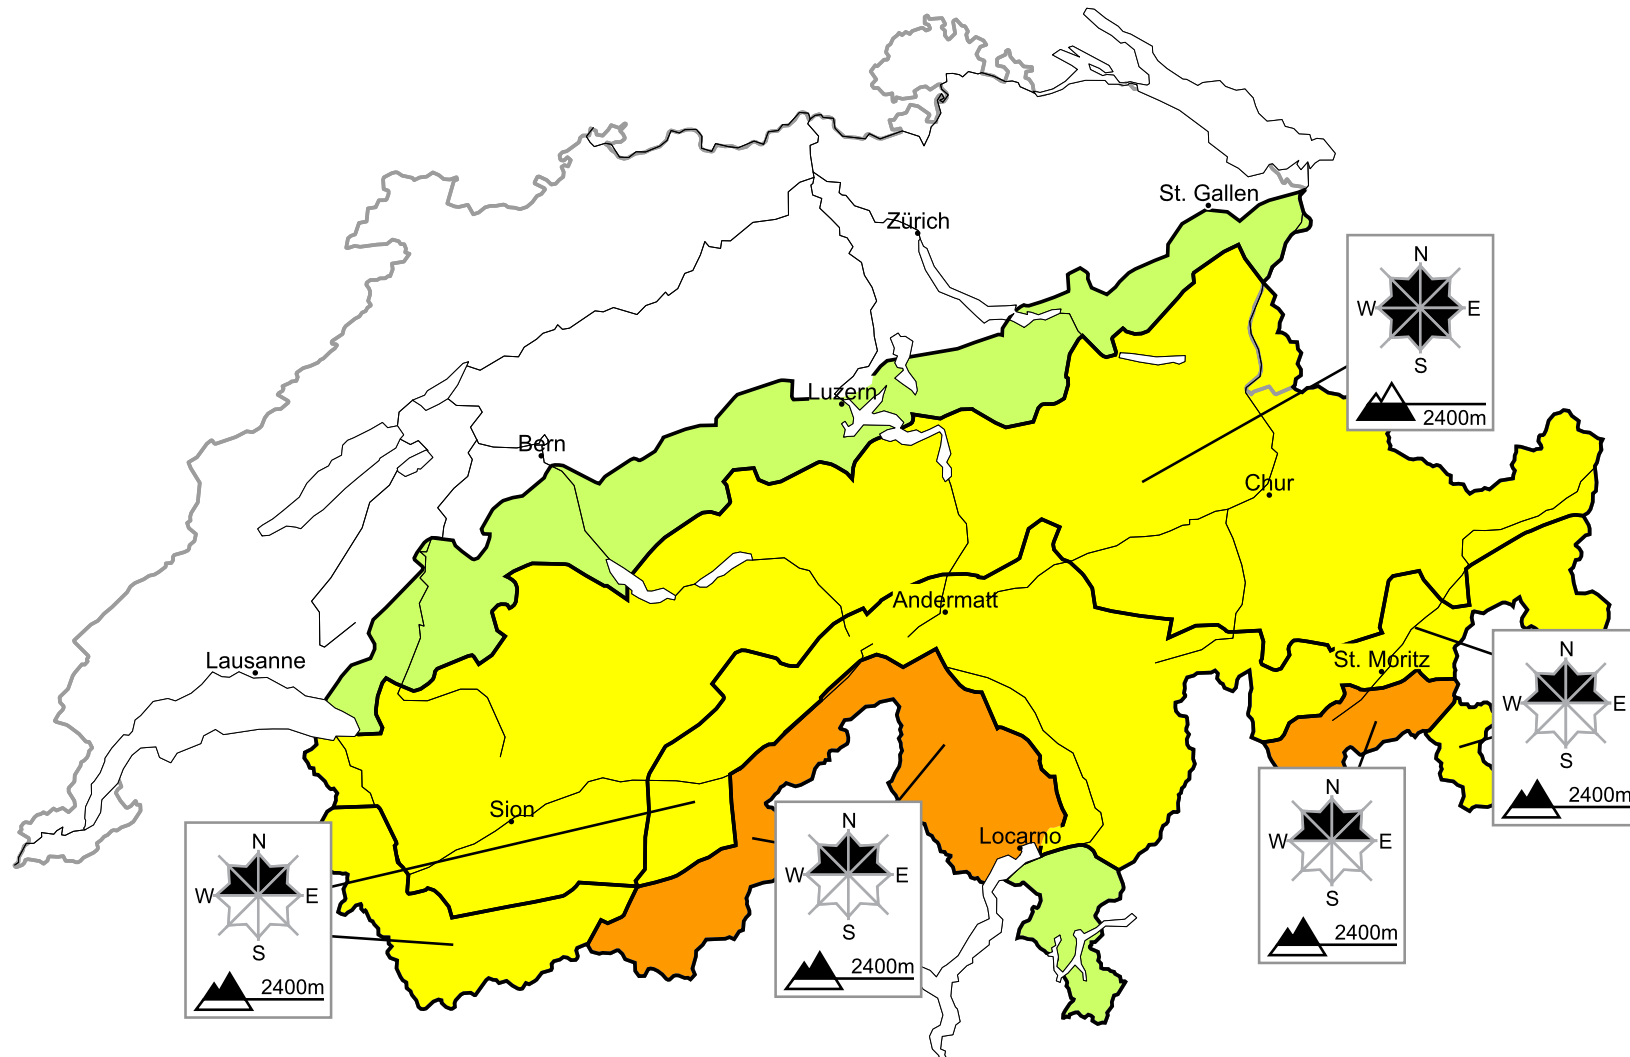

## Dry and wet avalanches require caution

Edition: 6.4.2016, 08:00 / Next update: 6.4.2016, 17:00

Danger levels

1 low

2 moderate

3 consider.

4 high

5 very high