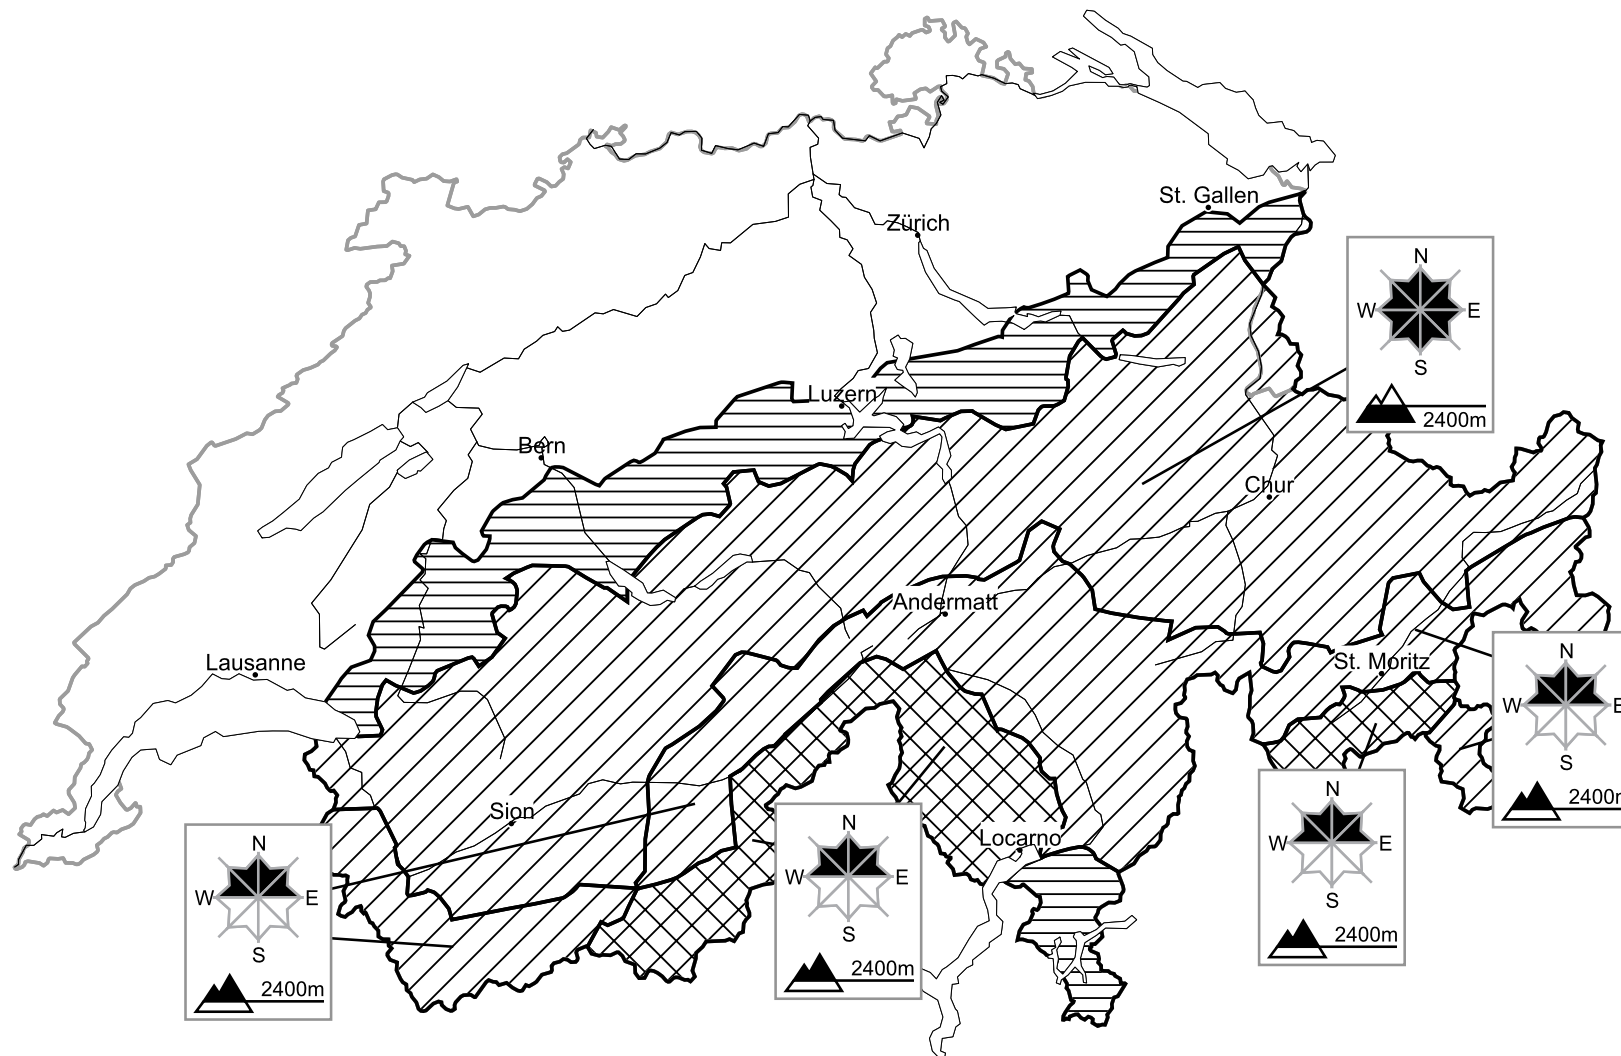

Dry and wet avalanches require caution

Edition: 6.4.2016, 08:00 / Next update: 6.4.2016, 17:00

Danger levels

1 low

2 moderate

3 consider.

4 high

5 very high