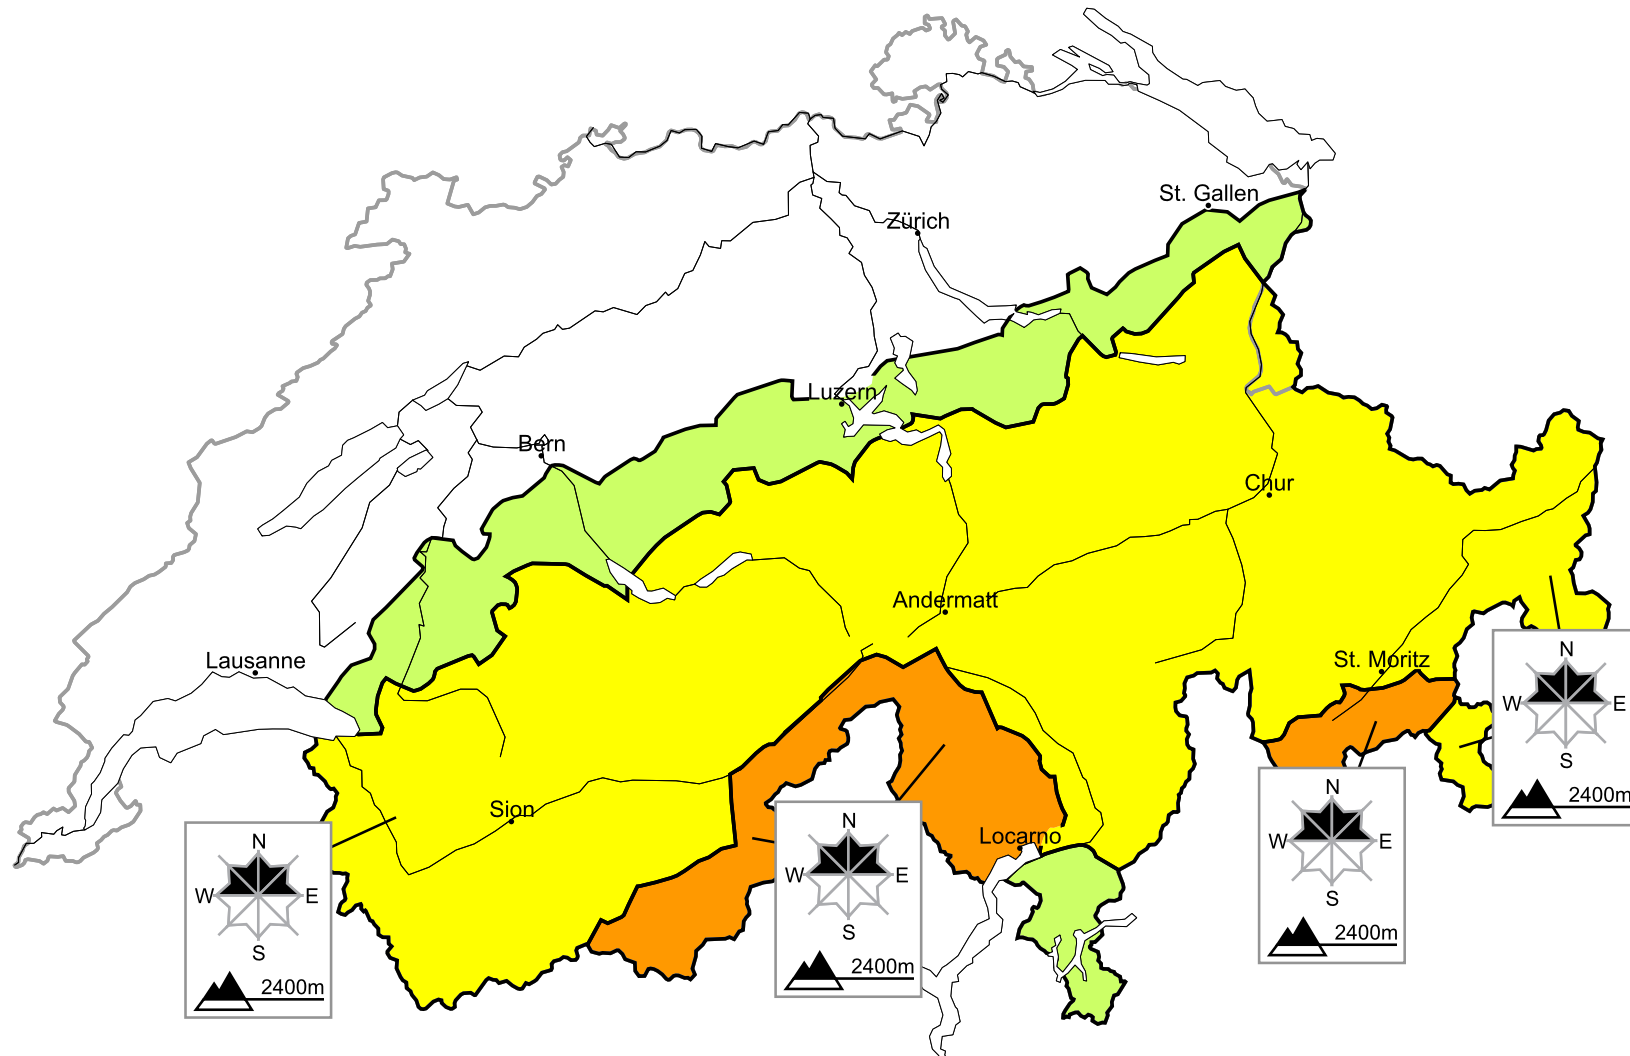

Dry and wet avalanches require caution

Edition: 5.4.2016, 17:00 / Next update: 6.4.2016, 08:00

Danger levels

1 low

2 moderate

3 consider.

4 high

5 very high