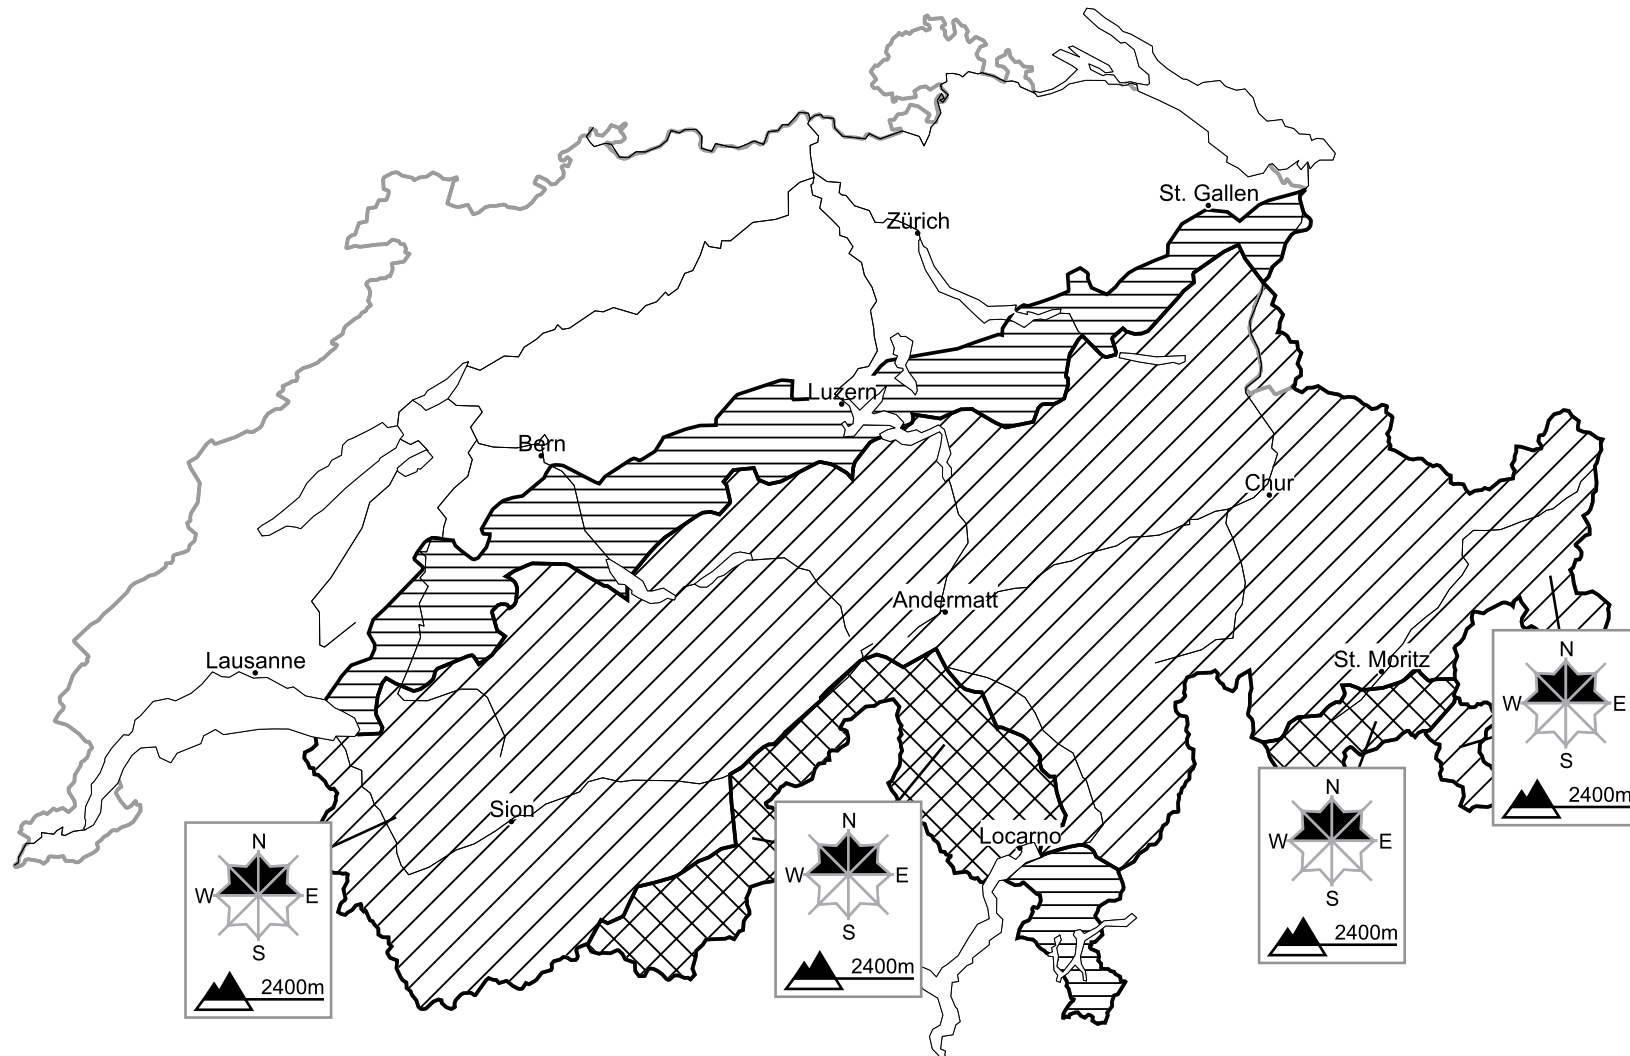

Dry and wet avalanches require caution

Edition: 5.4.2016, 17:00 / Next update: 6.4.2016, 08:00

Danger levels

1 low

2 moderate

3 consider.

4 high

5 very high