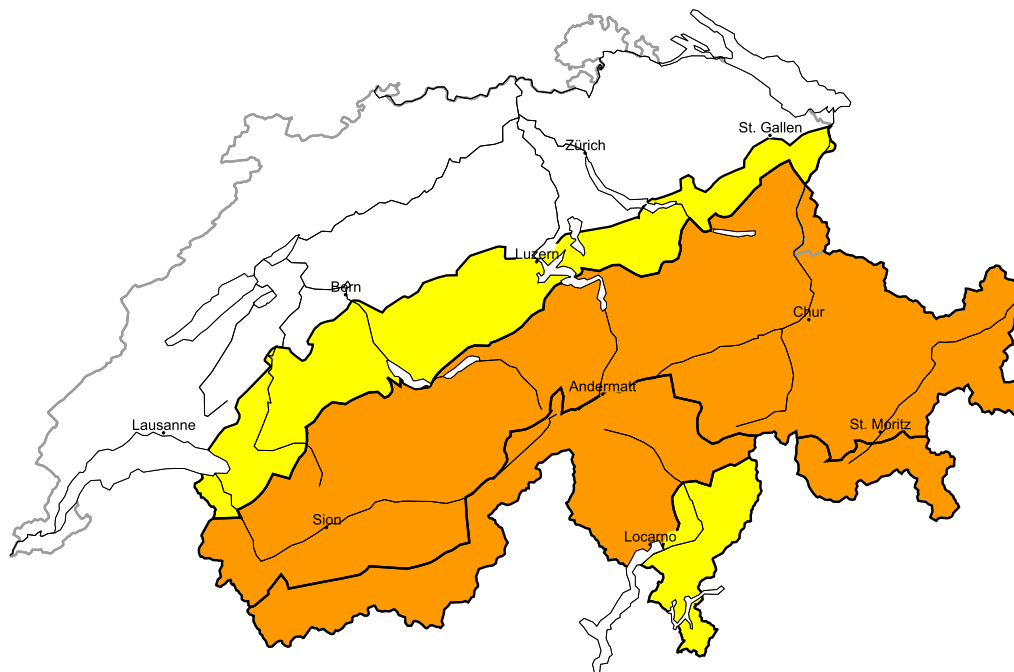

In the south a considerable danger of dry avalanches will prevail. Wet avalanches as the day progresses

Edition: 5.4.2016, 08:00 / Next update: 5.4.2016, 17:00

Dry avalanches

Wet avalanches as day progresses

Danger levels

1 low

2 moderate

3 consider.

4 high

5 very high

WSL Institute for Snow and
Avalanche Research SLF
www.slf.ch