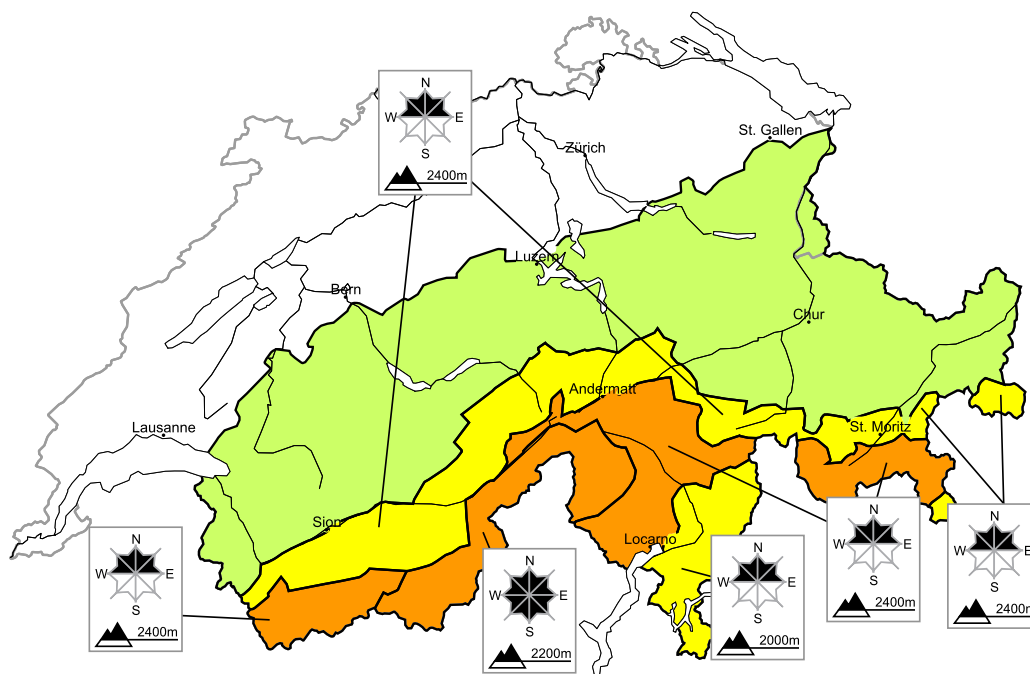

In the south a considerable danger of dry avalanches will prevail. Wet avalanches as the day progresses

Edition: 5.4.2016, 08:00 / Next update: 5.4.2016, 17:00

Dry avalanches

Wet avalanches as day progresses

Danger levels

1 low

2 moderate

3 consider.

4 high

5 very high

WSL Institute for Snow and
Avalanche Research SLF
www.slf.ch