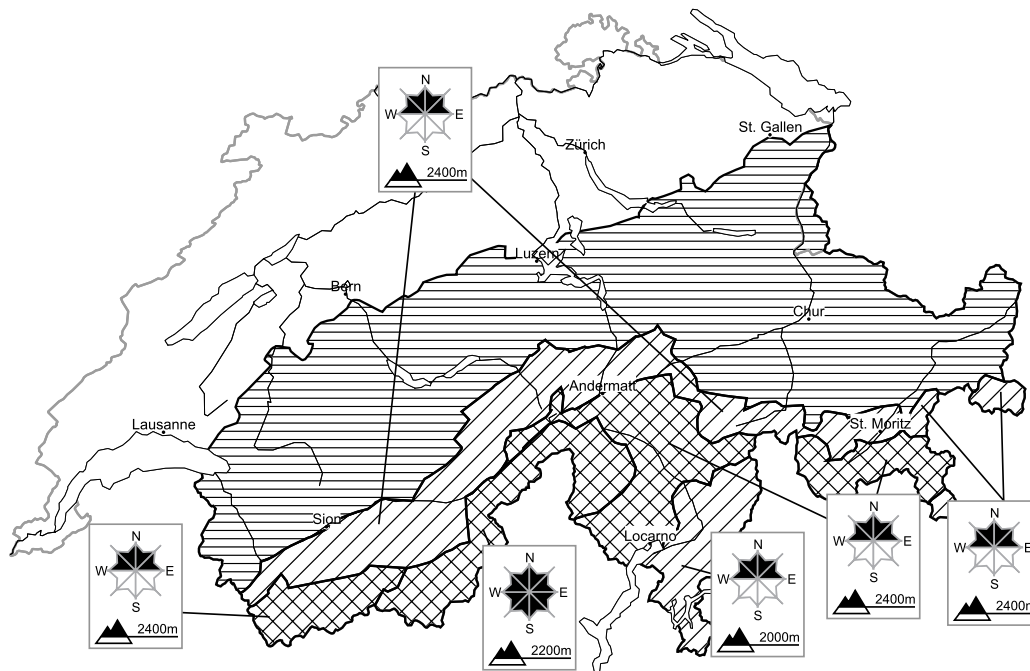

In the south a considerable danger of dry avalanches will prevail. Wet avalanches as the day progresses

Edition: 5.4.2016, 08:00 / Next update: 5.4.2016, 17:00

Dry avalanches

Wet avalanches as day progresses

Danger levels

WSL Institute for Snow and
Avalanche Research SLF
www.slf.ch