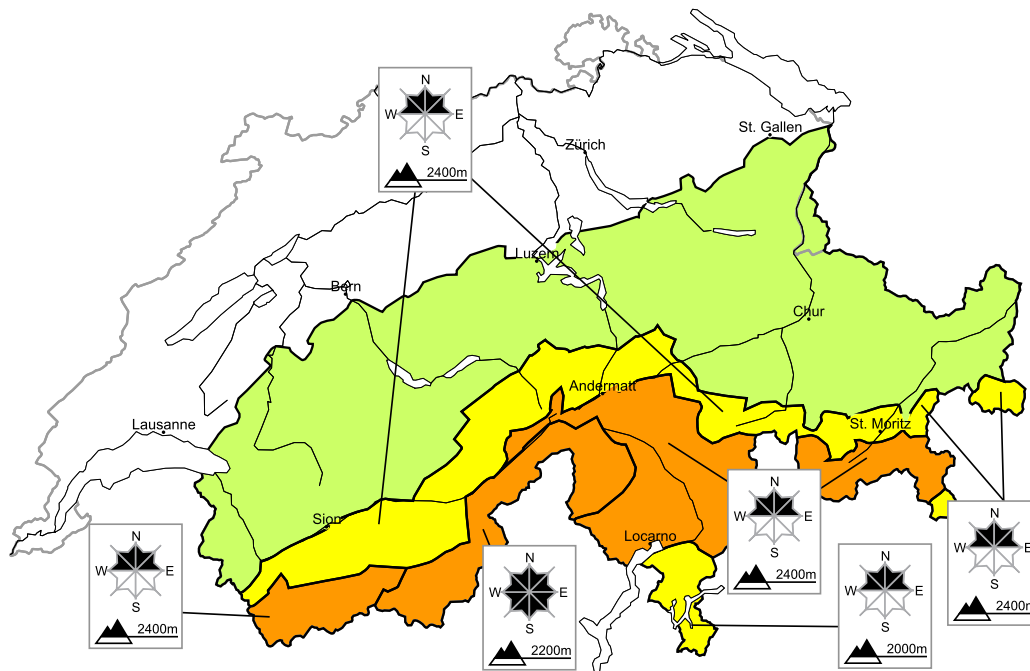

# In the south a considerable danger of dry avalanches will prevail. Wet avalanches as the day progresses

Edition: 4.4.2016, 17:00 / Next update: 5.4.2016, 08:00

## Dry avalanches

## Wet avalanches as day progresses

Danger levels

1 low

2 moderate

3 consider.

4 high

5 very high

WSL Institute for Snow and  
Avalanche Research SLF  
www.slf.ch