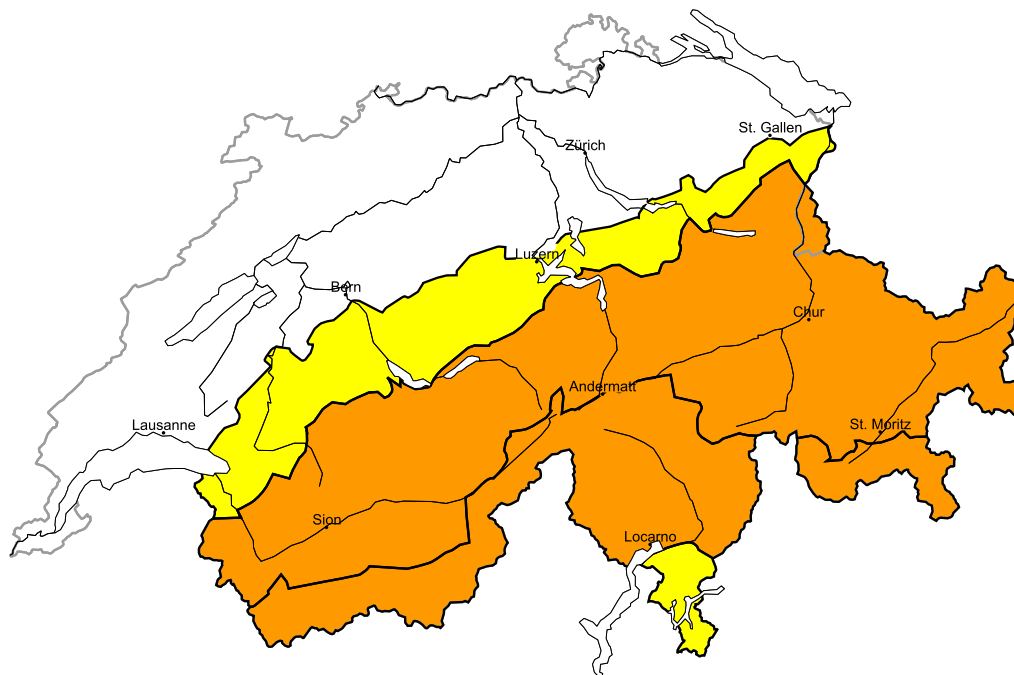

# In the south a considerable danger of dry avalanches will prevail. Wet avalanches as the day progresses

Edition: 4.4.2016, 17:00 / Next update: 5.4.2016, 08:00

## Dry avalanches

## Wet avalanches as day progresses

Danger levels

1 low

2 moderate

3 consider.

4 high

5 very high

WSL Institute for Snow and  
Avalanche Research SLF  
www.slf.ch