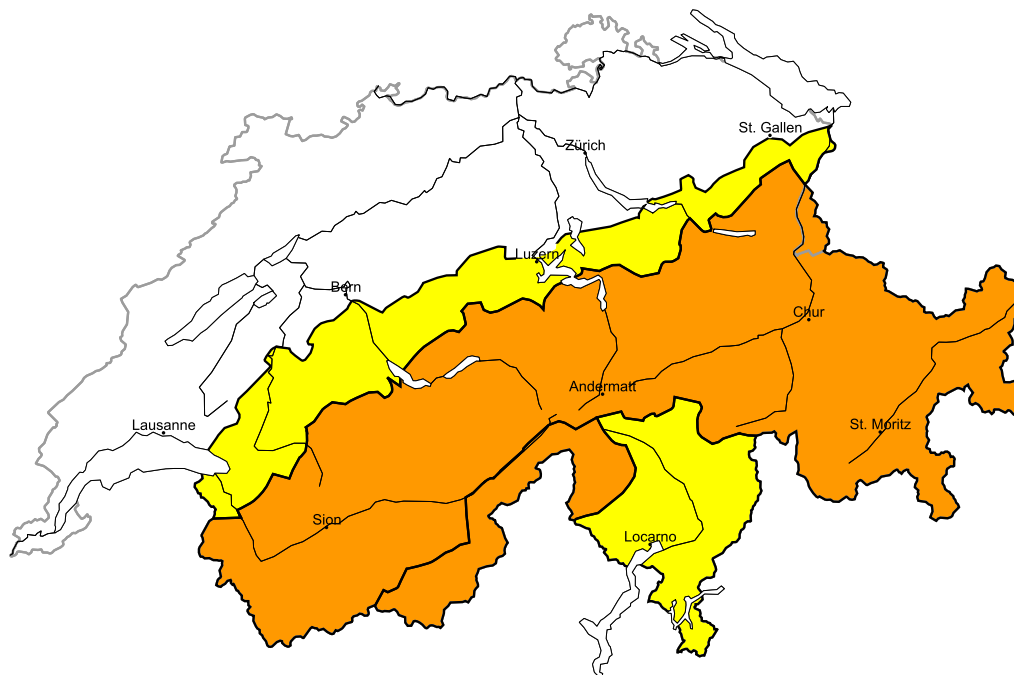

Considerable danger of dry avalanches will be encountered in some regions. Wet avalanches as the day progresses

Edition: 3.4.2016, 17:00 / Next update: 4.4.2016, 08:00

Dry avalanches

Wet avalanches as day progresses

Danger levels

1 low

2 moderate

3 consider.

4 high

5 very high

WSL Institute for Snow and
Avalanche Research SLF
www.slf.ch