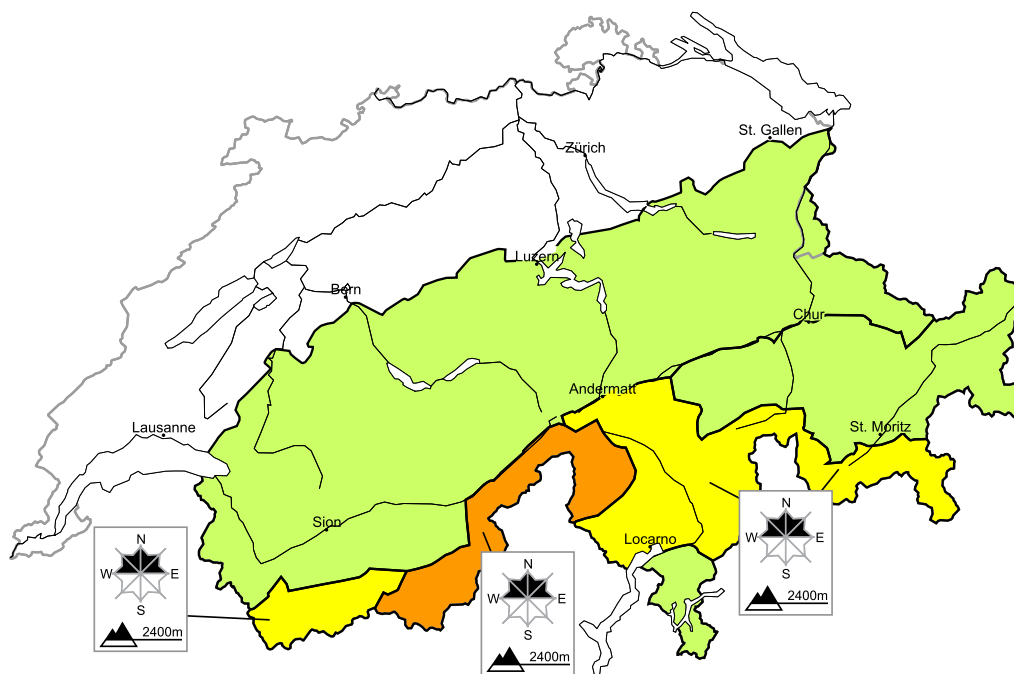

Considerable danger of dry avalanches will be encountered in some regions. Wet avalanches as the day progresses

Edition: 3.4.2016, 17:00 / Next update: 4.4.2016, 08:00

Dry avalanches

Wet avalanches as day progresses

Danger levels

1 low

2 moderate

3 consider.

4 high

5 very high

WSL Institute for Snow and
Avalanche Research SLF
www.slf.ch