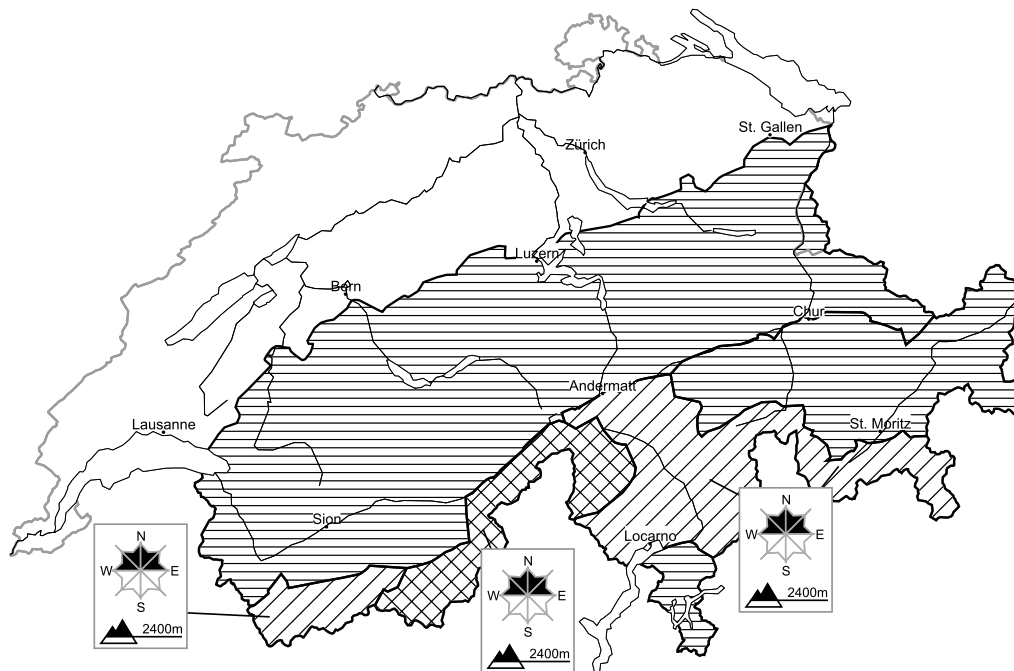

# Considerable danger of dry avalanches will be encountered in some regions. Wet avalanches as the day progresses

Edition: 3.4.2016, 17:00 / Next update: 4.4.2016, 08:00

## Dry avalanches

## Wet avalanches as day progresses

Danger levels

WSL Institute for Snow and  
Avalanche Research SLF  
www.slf.ch