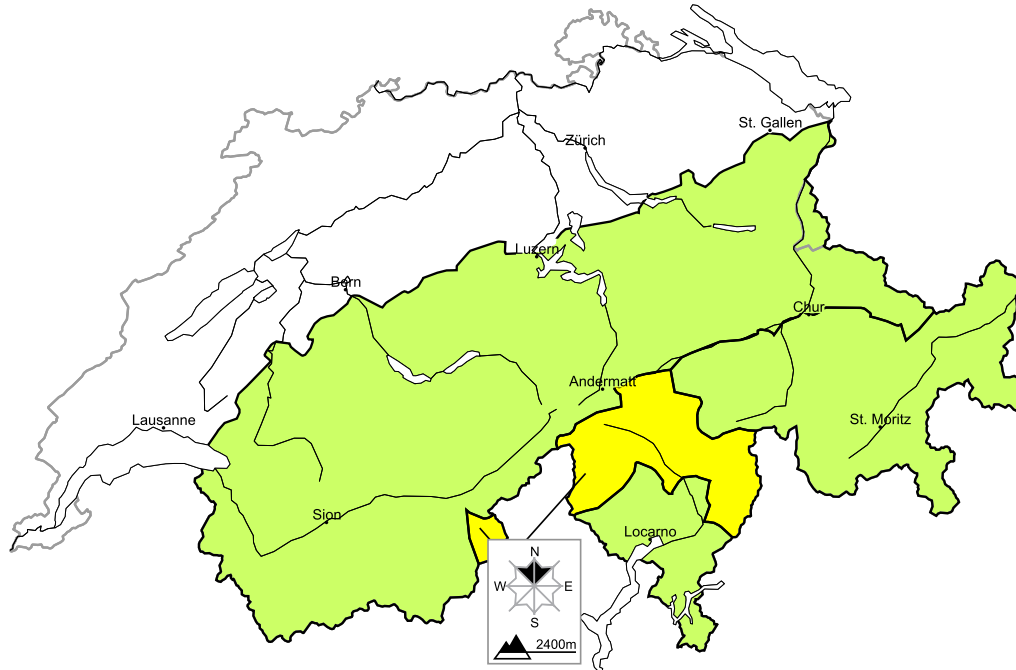

## Increase in danger of wet avalanches as the day progresses

Edition: 3.4.2016, 08:00 / Next update: 3.4.2016, 17:00

### Dry avalanches

### Wet avalanches as day progresses

Danger levels

 1 low

 2 moderate

 3 consider.

 4 high

 5 very high

WSL Institute for Snow and  
Avalanche Research SLF  
www.slf.ch