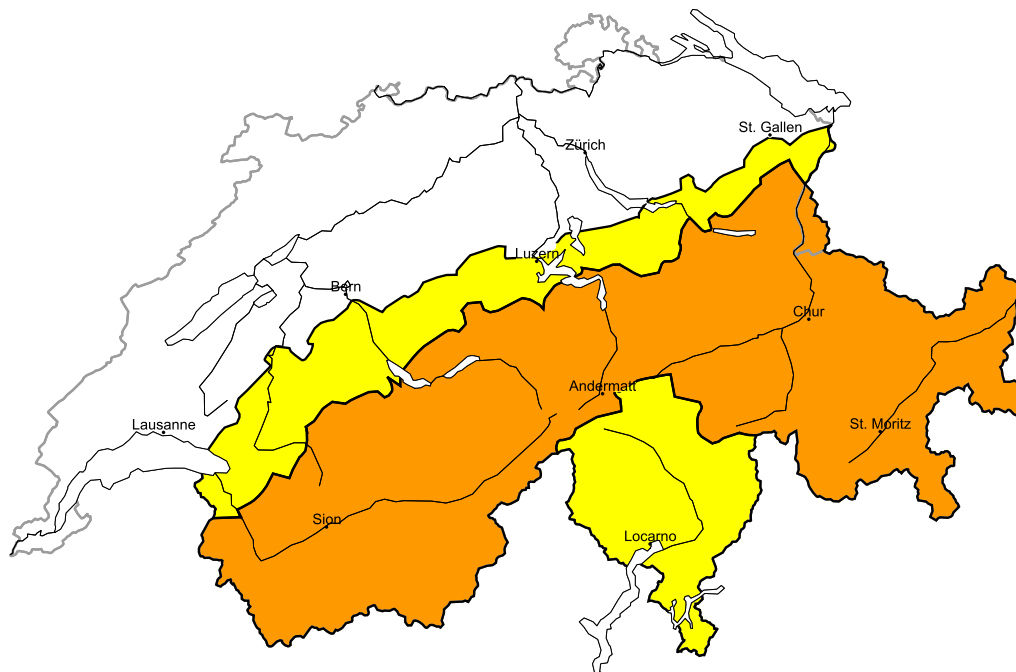

## Increase in danger of wet avalanches as the day progresses

Edition: 3.4.2016, 08:00 / Next update: 3.4.2016, 17:00

### Dry avalanches

### Wet avalanches as day progresses

Danger levels

 1 low

 2 moderate

 3 consider.

 4 high

 5 very high

WSL Institute for Snow and  
Avalanche Research SLF  
www.slf.ch