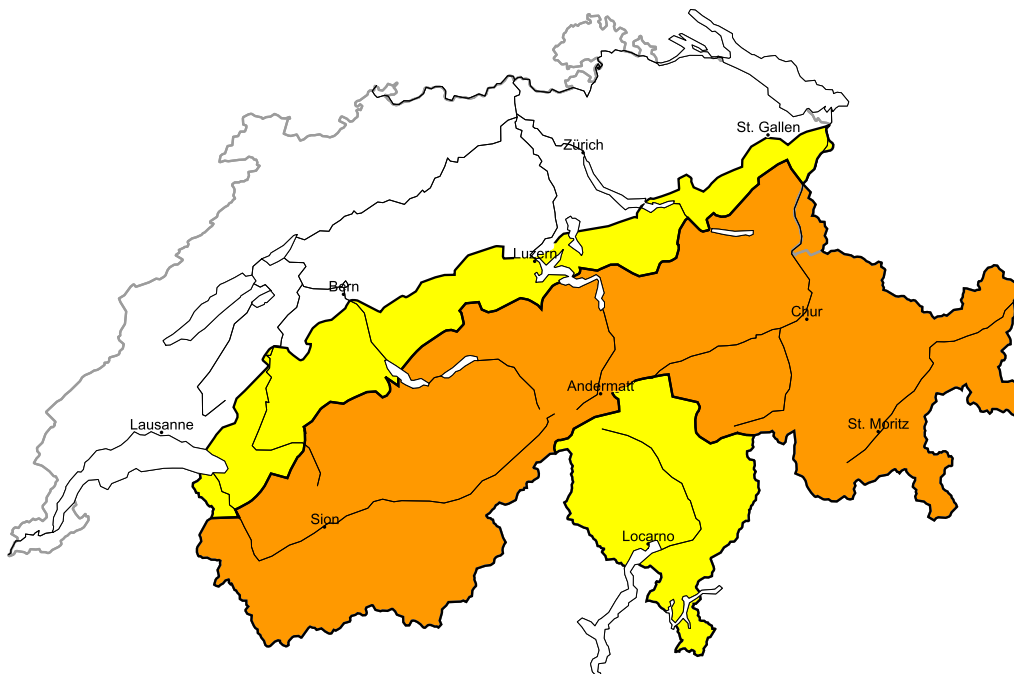

Increase in danger of wet avalanches as the day progresses

Edition: 2.4.2016, 17:00 / Next update: 3.4.2016, 08:00

Dry avalanches

Wet avalanches as day progresses

Danger levels

1 low

2 moderate

3 consider.

4 high

5 very high

WSL Institute for Snow and
Avalanche Research SLF
www.slf.ch