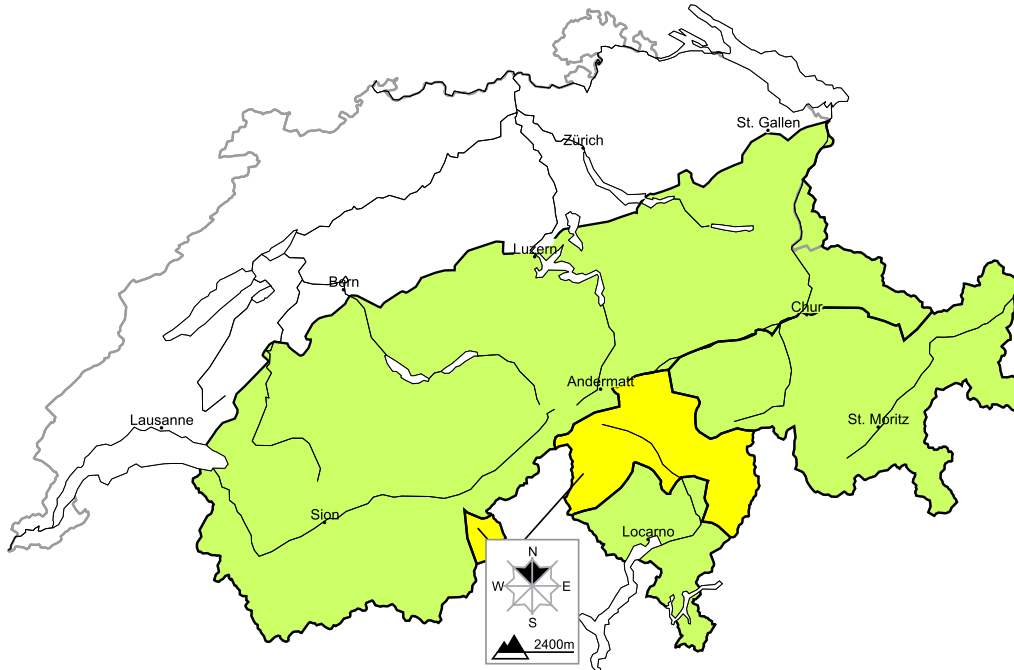

Increase in danger of wet avalanches as the day progresses

Edition: 2.4.2016, 17:00 / Next update: 3.4.2016, 08:00

Dry avalanches

Wet avalanches as day progresses

Danger levels

1 low

2 moderate

3 consider.

4 high

5 very high

WSL Institute for Snow and
Avalanche Research SLF
www.slf.ch