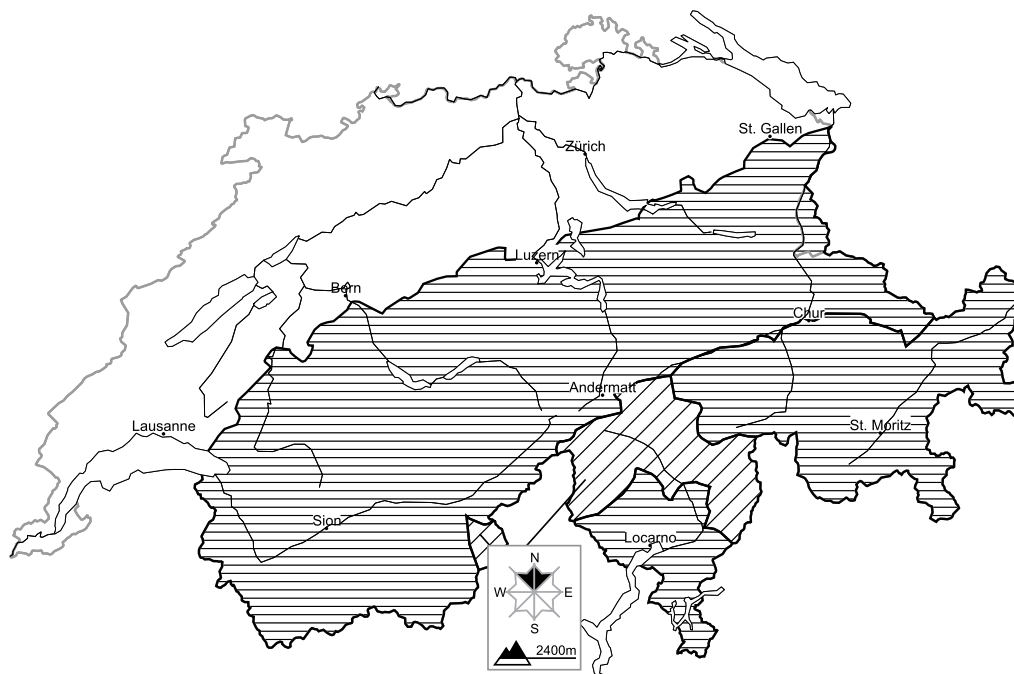

Increase in danger of wet avalanches as the day progresses

Edition: 2.4.2016, 17:00 / Next update: 3.4.2016, 08:00

Dry avalanches

Wet avalanches as day progresses

Danger levels

1 low

2 moderate

3 consider.

4 high

5 very high

WSL Institute for Snow and
Avalanche Research SLF
www.slf.ch