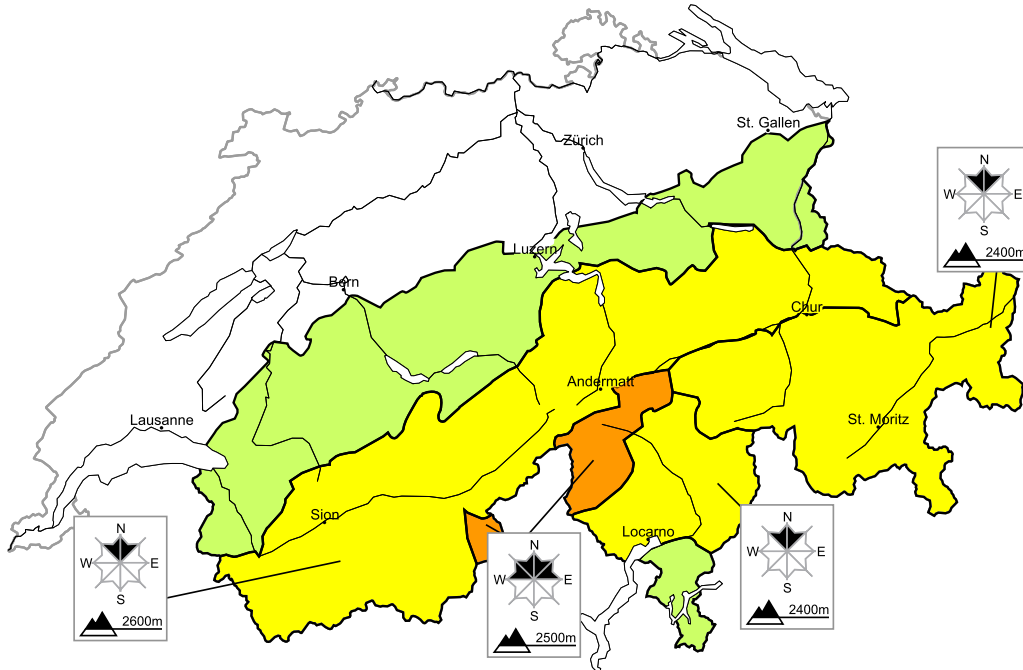

Increase in danger of wet avalanches as the day progresses

Edition: 2.4.2016, 08:00 / Next update: 2.4.2016, 17:00

Dry avalanches

Wet avalanches as day progresses

Danger levels

1 low

2 moderate

3 consider.

4 high

5 very high

WSL Institute for Snow and
Avalanche Research SLF
www.slf.ch