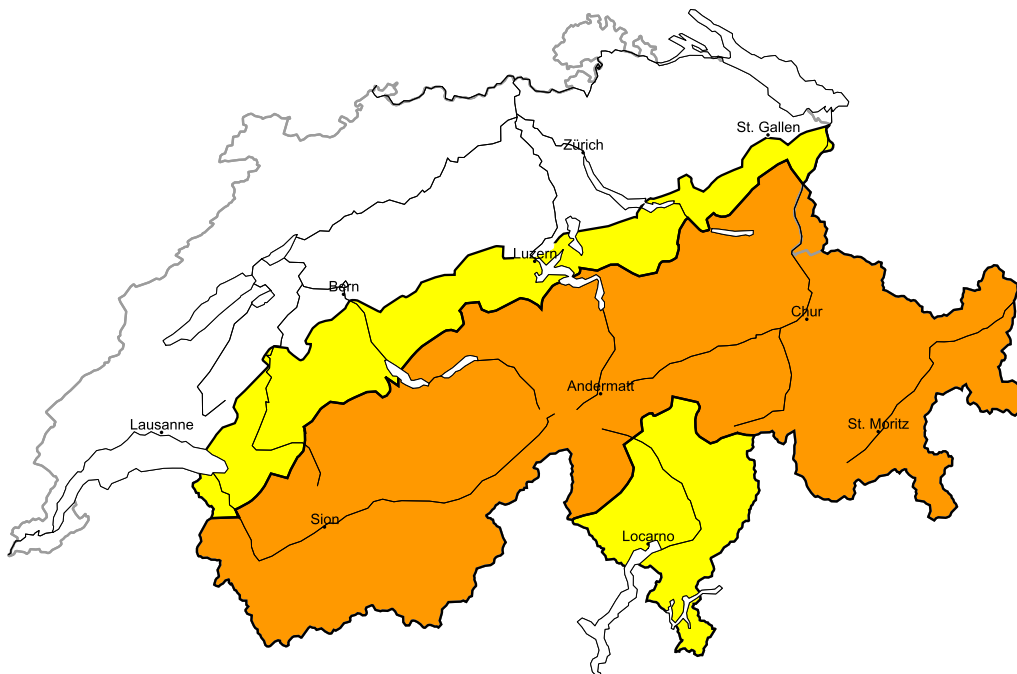

Increase in danger of wet avalanches as the day progresses

Edition: 2.4.2016, 08:00 / Next update: 2.4.2016, 17:00

Dry avalanches

Wet avalanches as day progresses

Danger levels

1 low

2 moderate

3 consider.

4 high

5 very high

WSL Institute for Snow and
Avalanche Research SLF
www.slf.ch