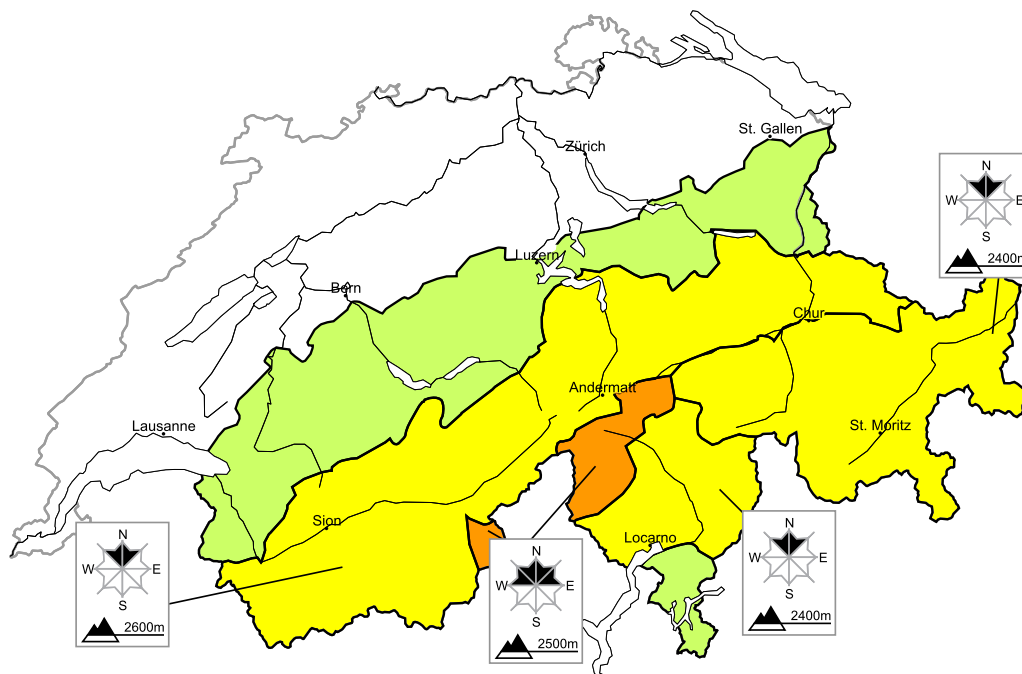

## Increase in danger of wet avalanches as the day progresses

Edition: 1.4.2016, 17:00 / Next update: 2.4.2016, 08:00

### Dry avalanches

### Wet avalanches as day progresses

Danger levels

1 low

2 moderate

3 consider.

4 high

5 very high

WSL Institute for Snow and  
Avalanche Research SLF  
www.slf.ch