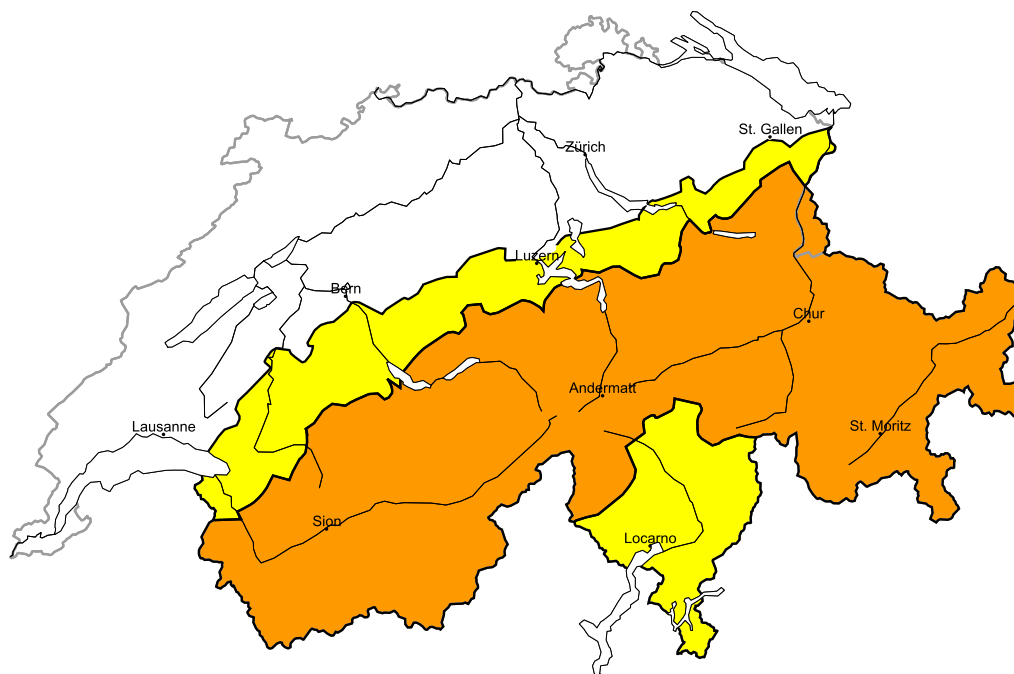

## Increase in danger of wet avalanches as the day progresses

Edition: 1.4.2016, 17:00 / Next update: 2.4.2016, 08:00

### Dry avalanches

### Wet avalanches as day progresses

Danger levels

1 low

2 moderate

3 consider.

4 high

5 very high

WSL Institute for Snow and  
Avalanche Research SLF  
www.slf.ch