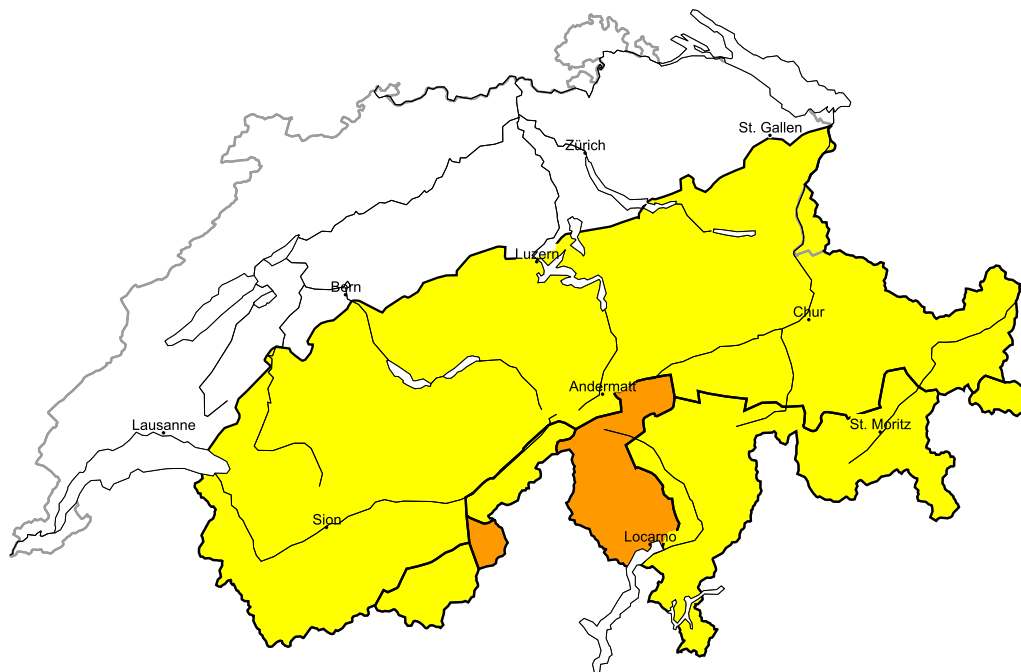

## In the south a considerable danger of dry and wet avalanches will be encountered in some regions

Edition: 1.4.2016, 08:00 / Next update: 1.4.2016, 17:00

### Dry avalanches

### Wet avalanches as day progresses

Danger levels

1 low

2 moderate

3 consider.

4 high

5 very high

WSL Institute for Snow and  
Avalanche Research SLF  
www.slf.ch