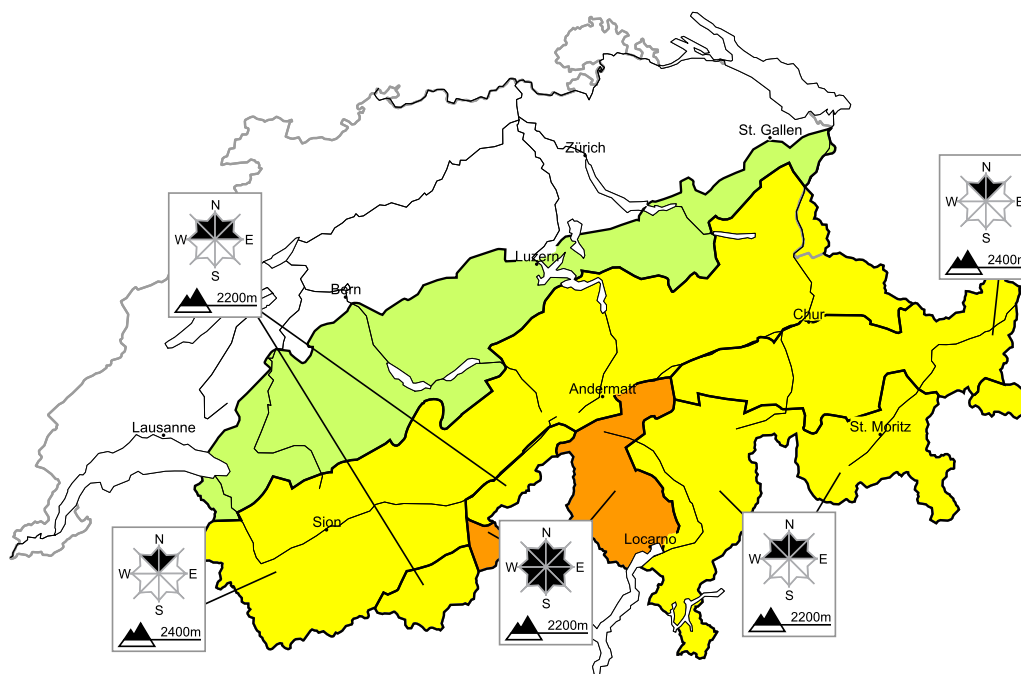

## In the south a considerable danger of dry and wet avalanches will be encountered in some regions

Edition: 1.4.2016, 08:00 / Next update: 1.4.2016, 17:00

### Dry avalanches

### Wet avalanches as day progresses

Danger levels

1 low

2 moderate

3 consider.

4 high

5 very high

WSL Institute for Snow and  
Avalanche Research SLF  
www.slf.ch