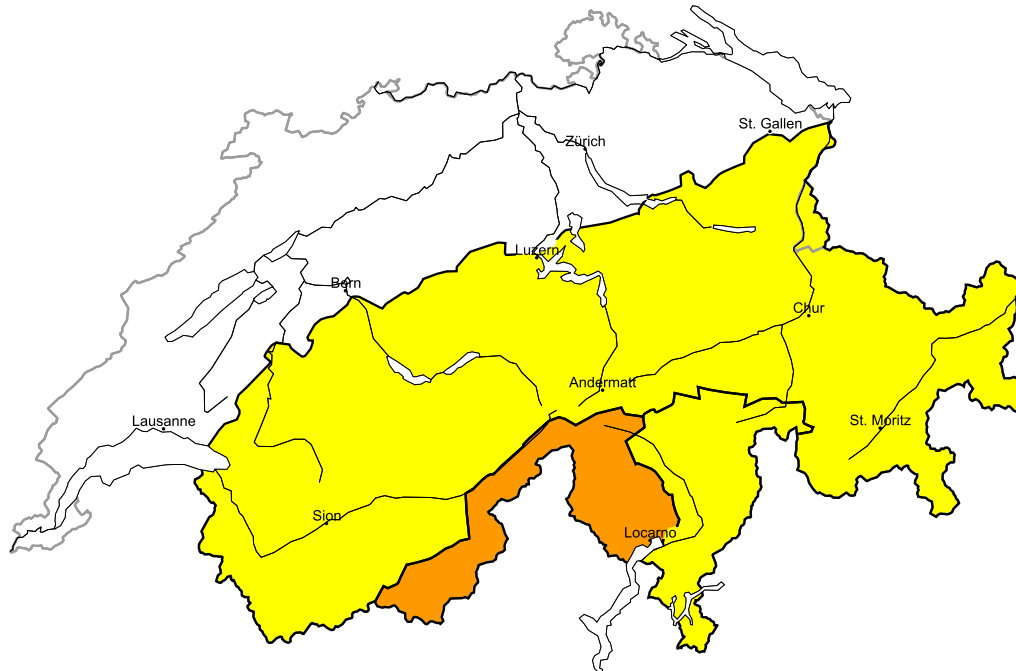

# In the south a considerable danger of dry and wet avalanches will be encountered in some regions

Edition: 31.3.2016, 17:00 / Next update: 1.4.2016, 08:00

## Dry avalanches

## Wet avalanches as day progresses

Danger levels

1 low

2 moderate

3 consider.

4 high

5 very high

WSL Institute for Snow and  
Avalanche Research SLF  
www.slf.ch