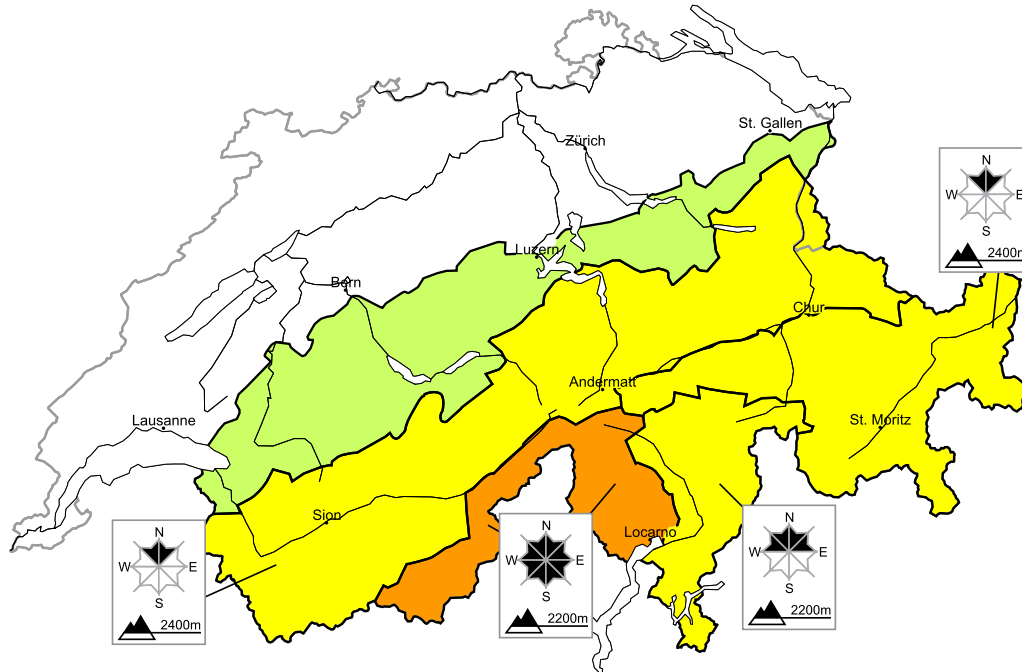

# In the south a considerable danger of dry and wet avalanches will be encountered in some regions

Edition: 31.3.2016, 17:00 / Next update: 1.4.2016, 08:00

## Dry avalanches

## Wet avalanches as day progresses

Danger levels

1 low

2 moderate

3 consider.

4 high

5 very high

WSL Institute for Snow and  
Avalanche Research SLF  
www.slf.ch