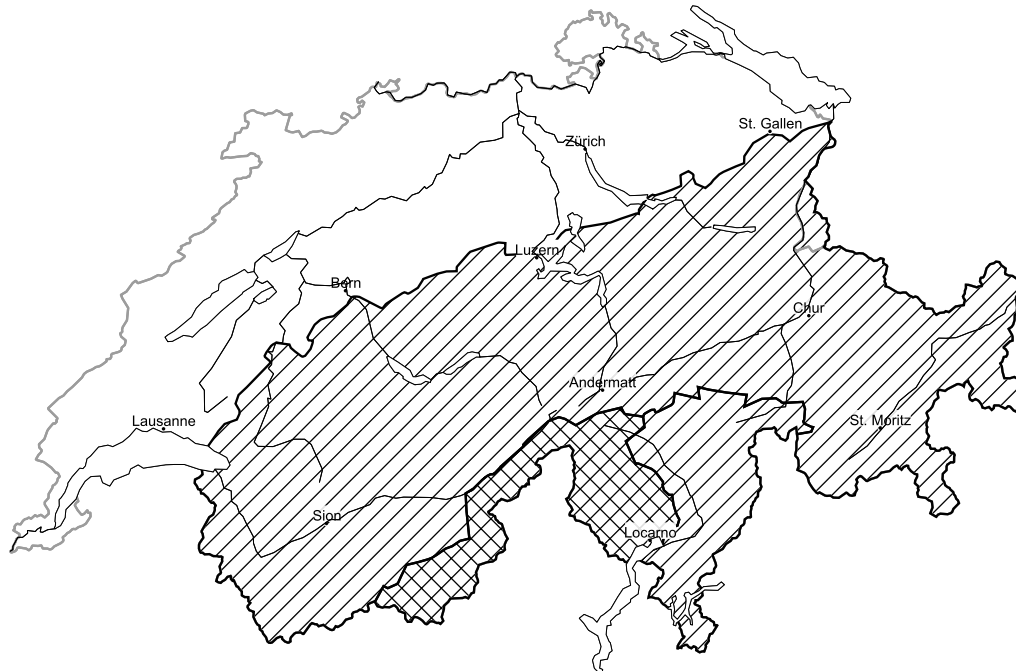

# In the south a considerable danger of dry and wet avalanches will be encountered in some regions

Edition: 31.3.2016, 17:00 / Next update: 1.4.2016, 08:00

## Dry avalanches

## Wet avalanches as day progresses

Danger levels

1 low

2 moderate

3 consider.

4 high

5 very high

WSL Institute for Snow and  
Avalanche Research SLF  
www.slf.ch