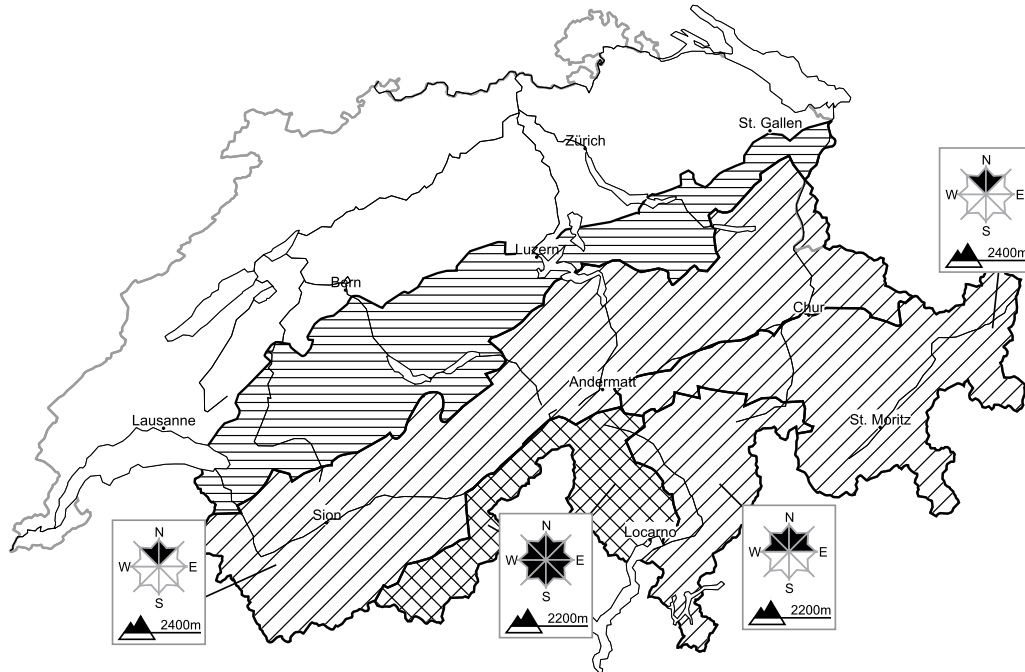

# In the south a considerable danger of dry and wet avalanches will be encountered in some regions

Edition: 31.3.2016, 17:00 / Next update: 1.4.2016, 08:00

## Dry avalanches

## Wet avalanches as day progresses

Danger levels

1 low

2 moderate

3 consider.

4 high

5 very high

WSL Institute for Snow and  
Avalanche Research SLF  
www.slf.ch